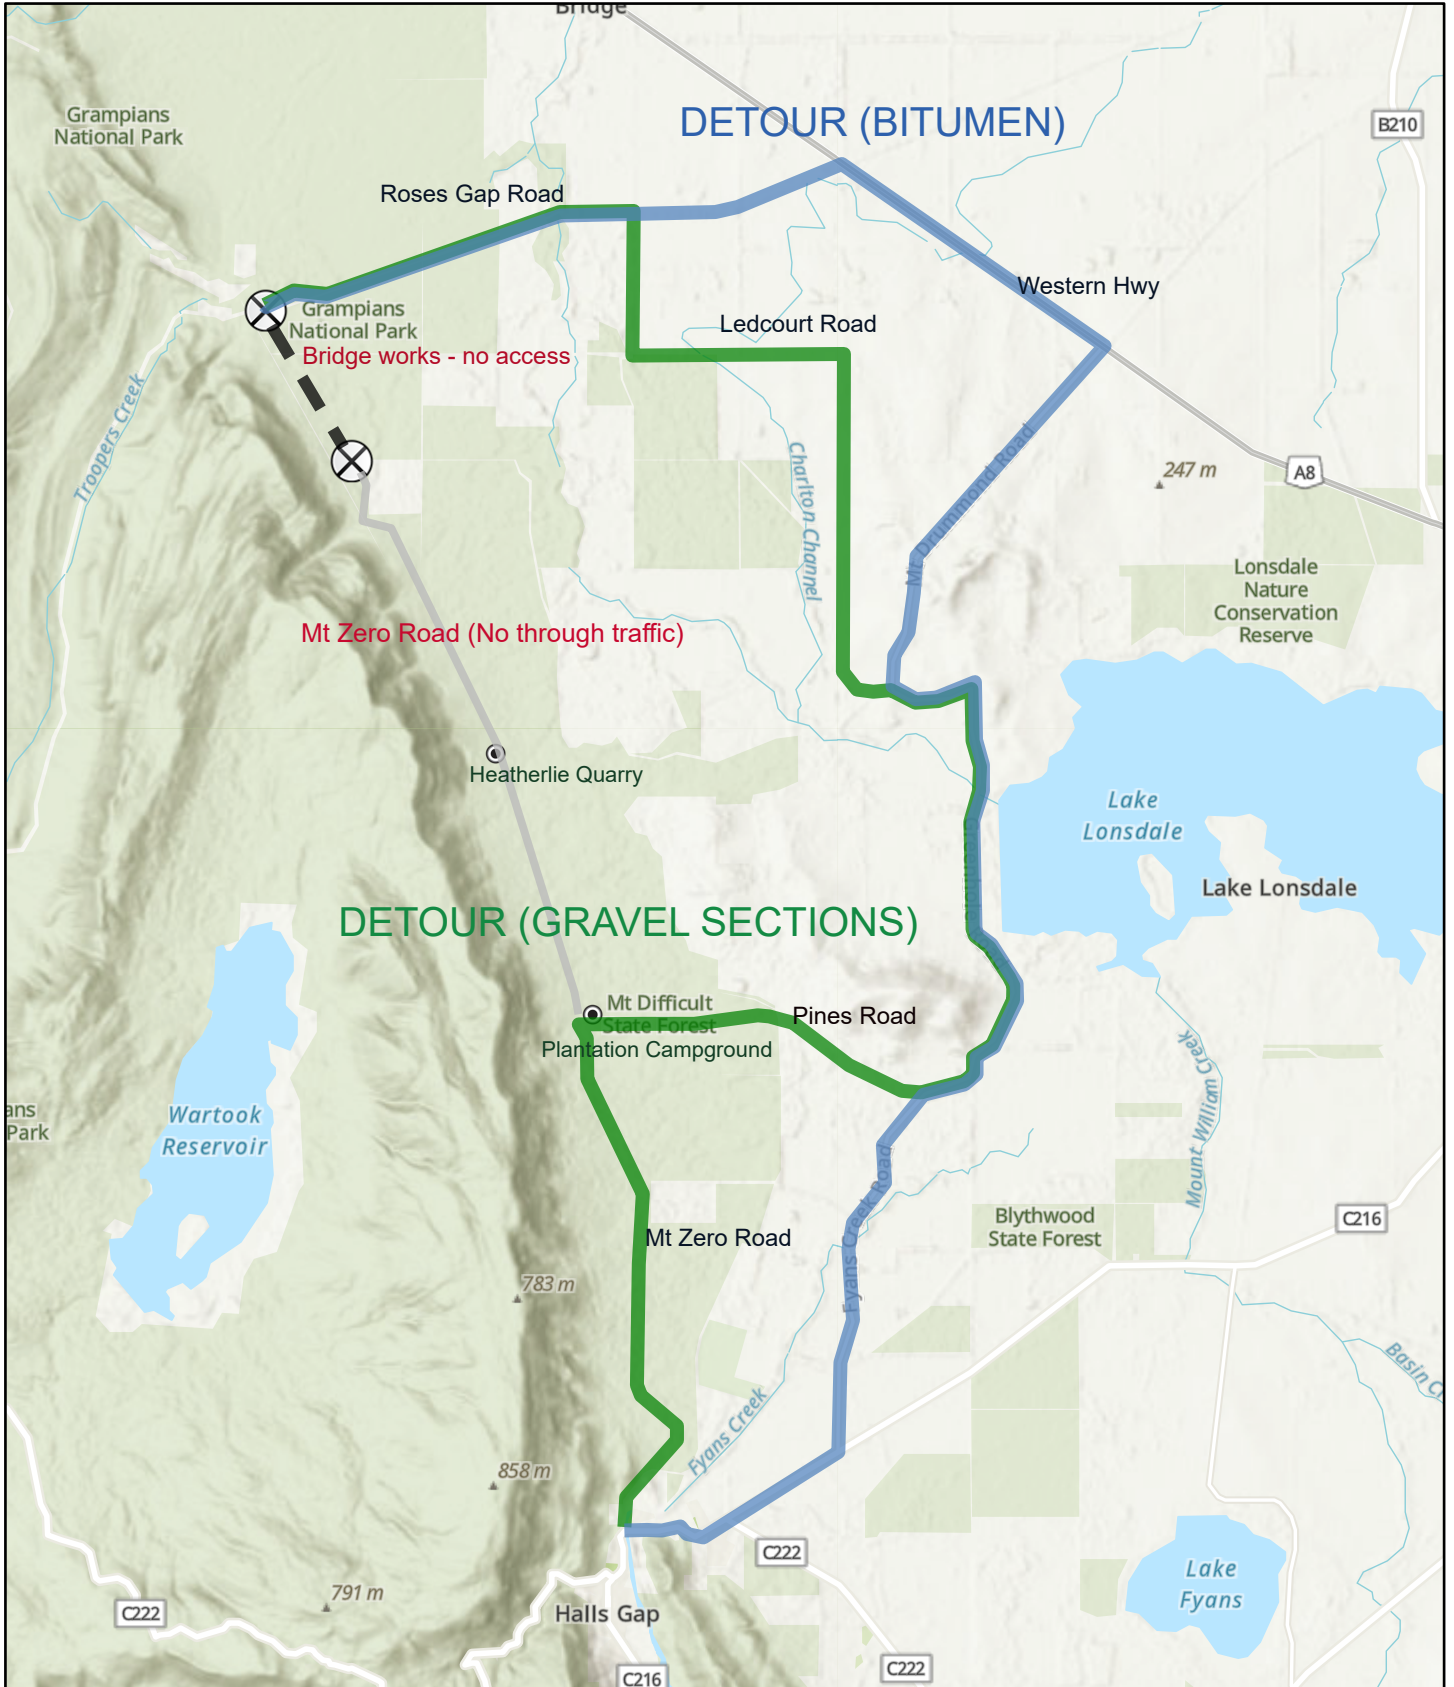

Grampians (Gariwerd) National Park Mud Hut Creek Bridge Works - May July 2024 Detour Map

⊗ Mt Zero Road Closed - No Access May - July 2024. Visit www.parks.vic.gov.au for further information

■ Road Closed for Bridge Works

■ Detour - Gravel in Sections

■ Detour - Bitumen Sections

1:144,448

Energy, Environment and Climate Action