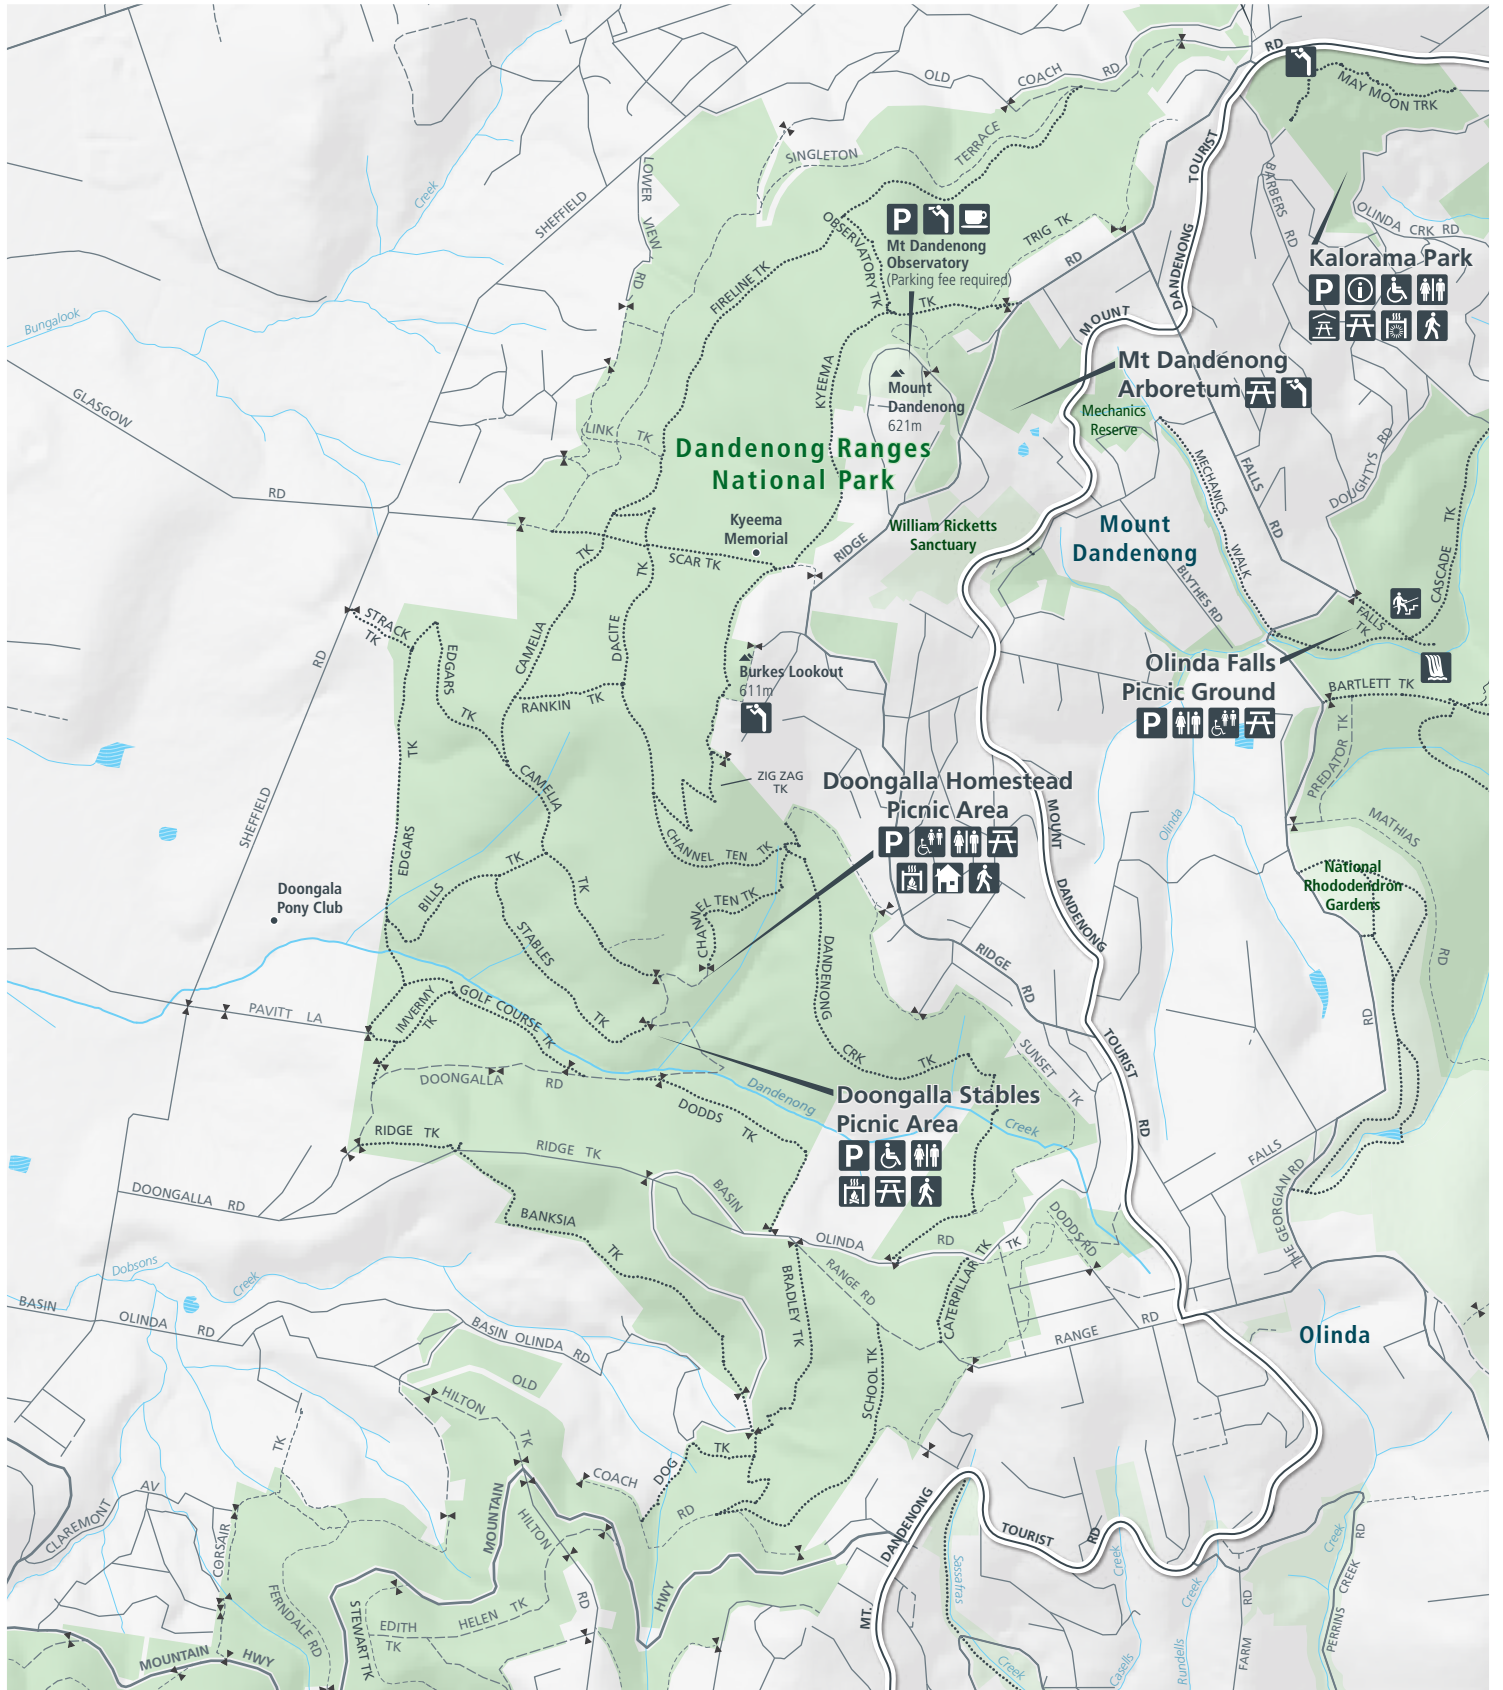

Dandenong Ranges National Park

Doongalla Area

Parking	Picnic table	Waterfall	Main road	Dandenong Ranges National Park
Information	Wood barbecue	Hut/Ruins	Sealed road	Other park/reserve
Disabled access	Lookout	Gate	Unsealed road	
Toilets	Trail	Tourist Road	4WD	
Sheltered area	Steps		Walking track	