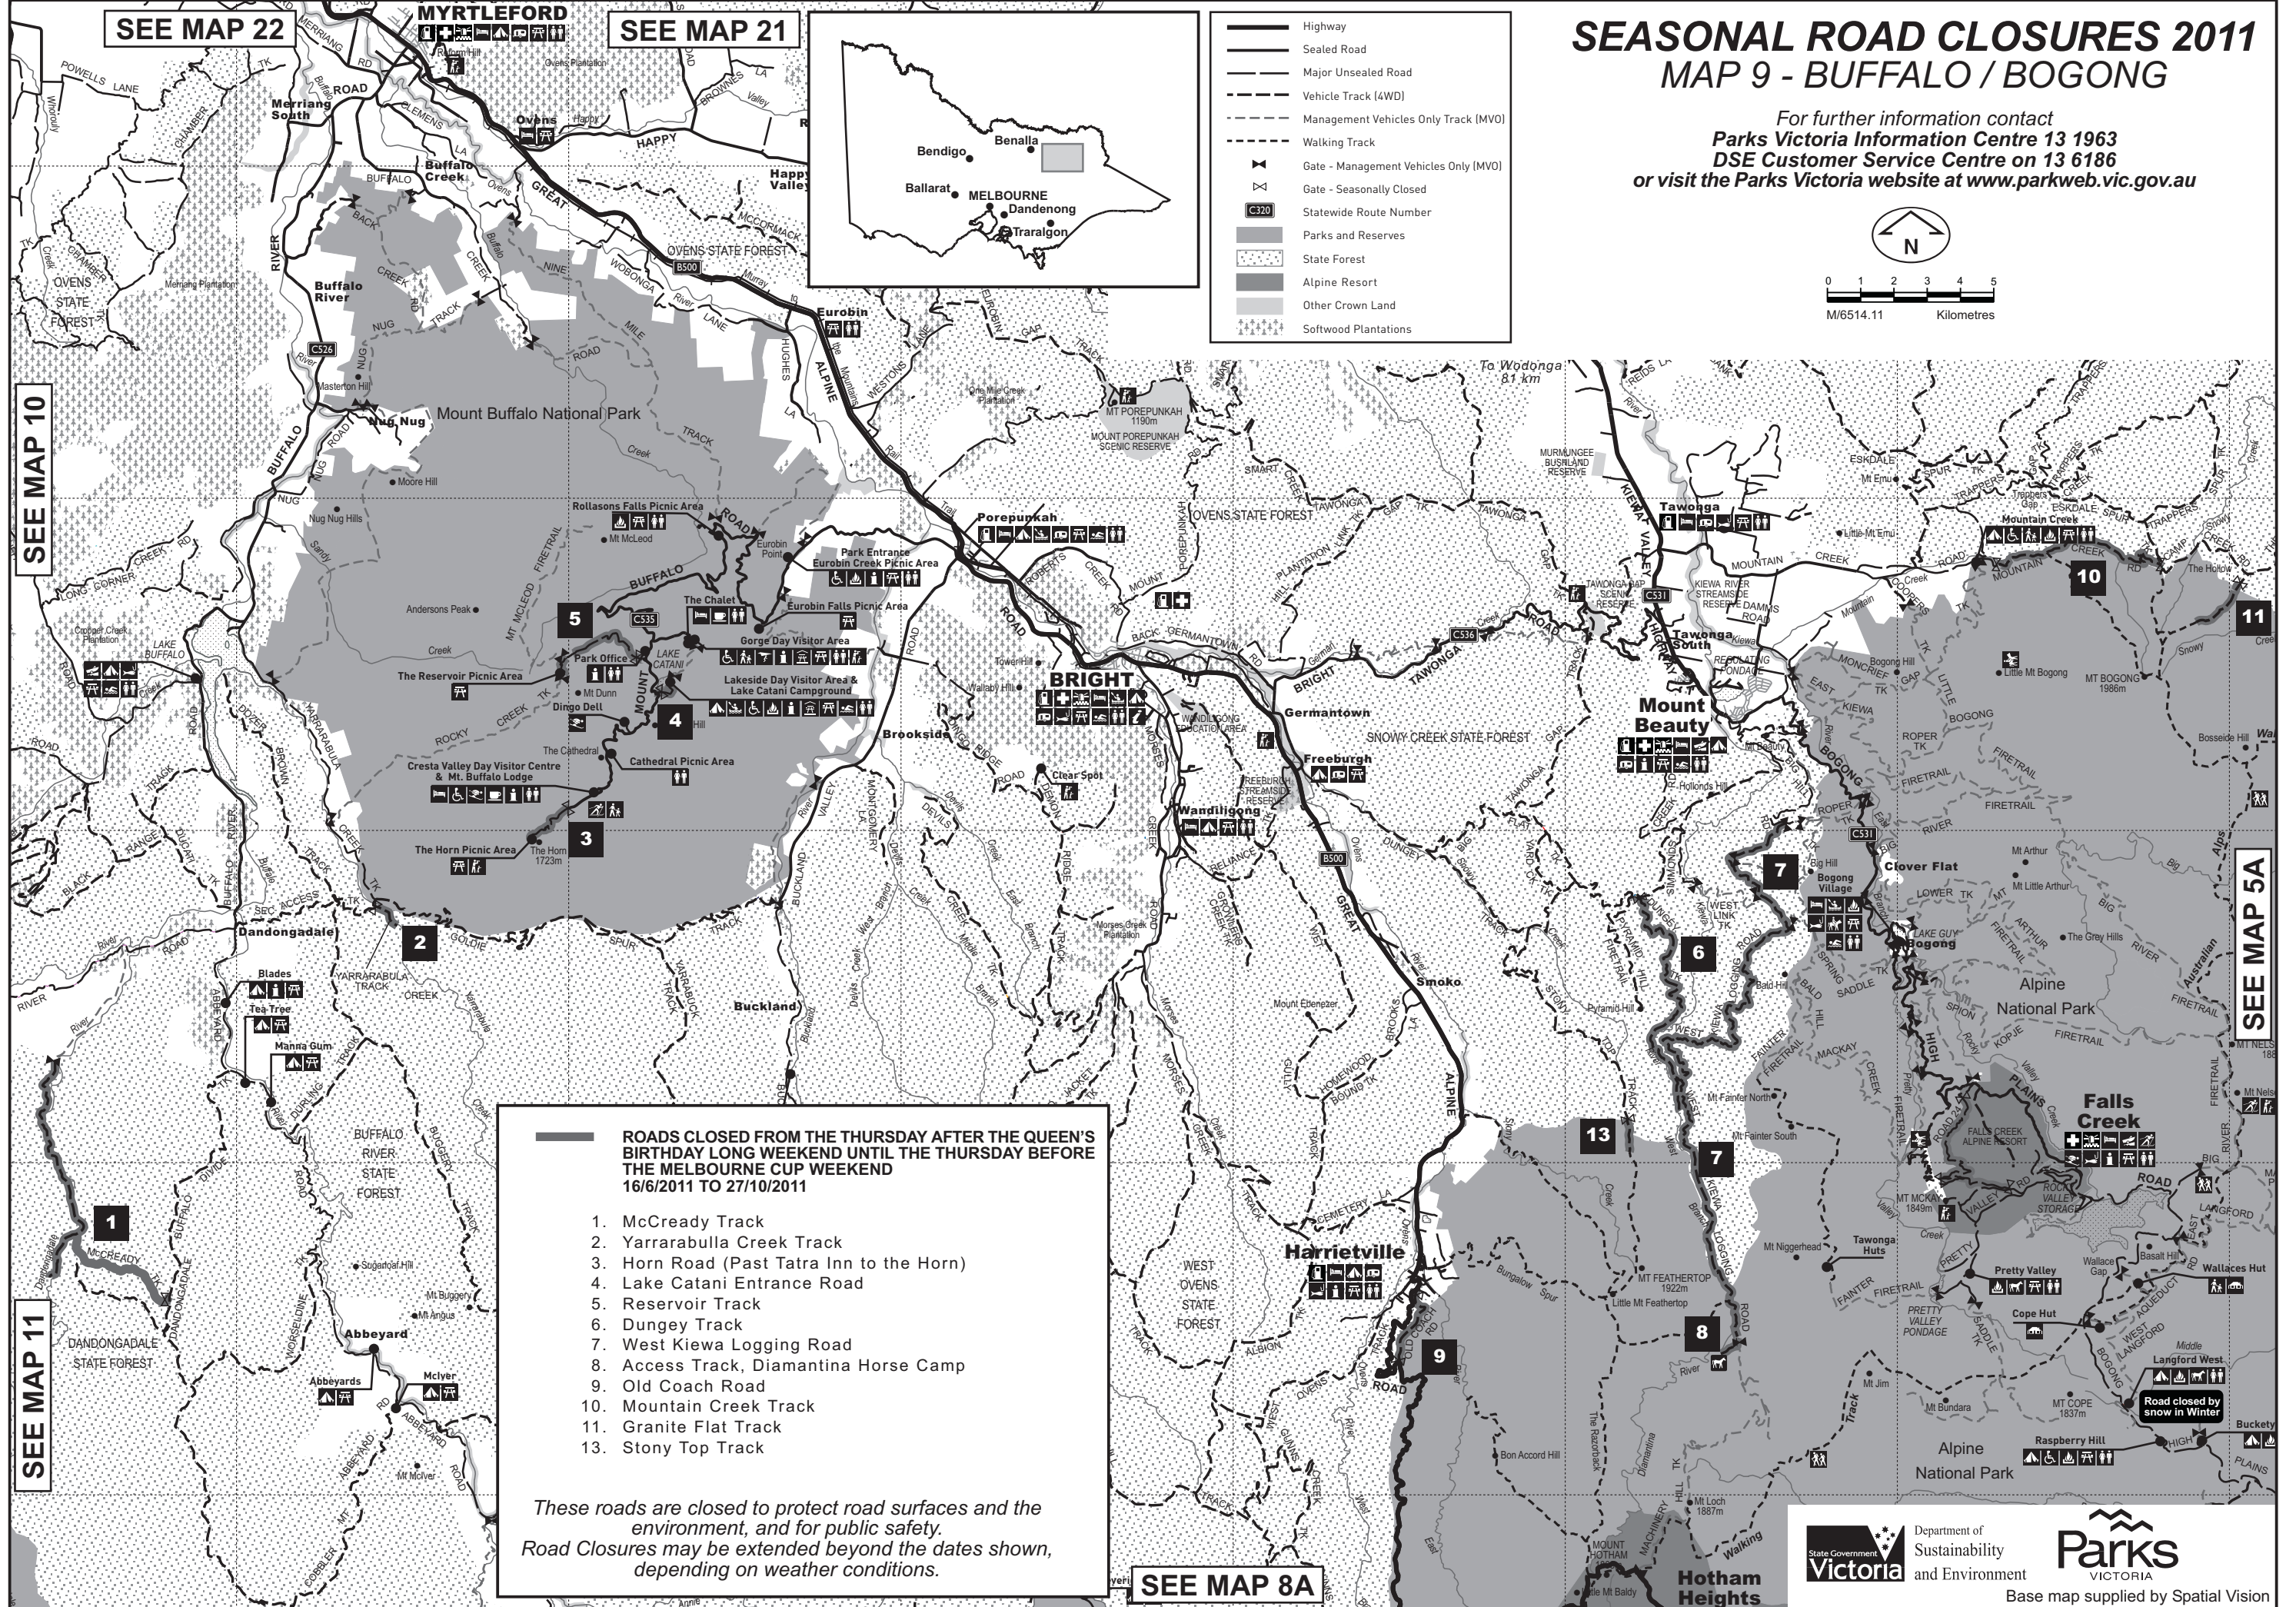

	Highway
	Sealed Road
	Major Unsealed Road
	Vehicle Track (4WD)
	Management Vehicles Only Track (MVO)
	Walking Track
	Gate - Management Vehicles Only (MVO)
	Gate - Seasonally Closed
	Statewide Route Number
	Parks and Reserves
	State Forest
	Alpine Resort
	Other Crown Land
	Softwood Plantations

**ROADS CLOSED FROM THE THURSDAY AFTER THE QUEEN'S BIRTHDAY LONG WEEKEND UNTIL THE THURSDAY BEFORE THE MELBOURNE CUP WEEKEND 16/6/2011 TO 27/10/2011**

1. McCready Track
2. Yarrarabulla Creek Track
3. Horn Road (Past Tatra Inn to the Horn)
4. Lake Catani Entrance Road
5. Reservoir Track
6. Dungey Track
7. West Kiewa Logging Road
8. Access Track, Diamantina Horse Camp
9. Old Coach Road
10. Mountain Creek Track
11. Granite Flat Track
13. Stony Top Track

*These roads are closed to protect road surfaces and the environment, and for public safety. Road Closures may be extended beyond the dates shown, depending on weather conditions.*

SEE MAP 10

SEE MAP 11

SEE MAP 22

SEE MAP 21

SEE MAP 5A

SEE MAP 8A