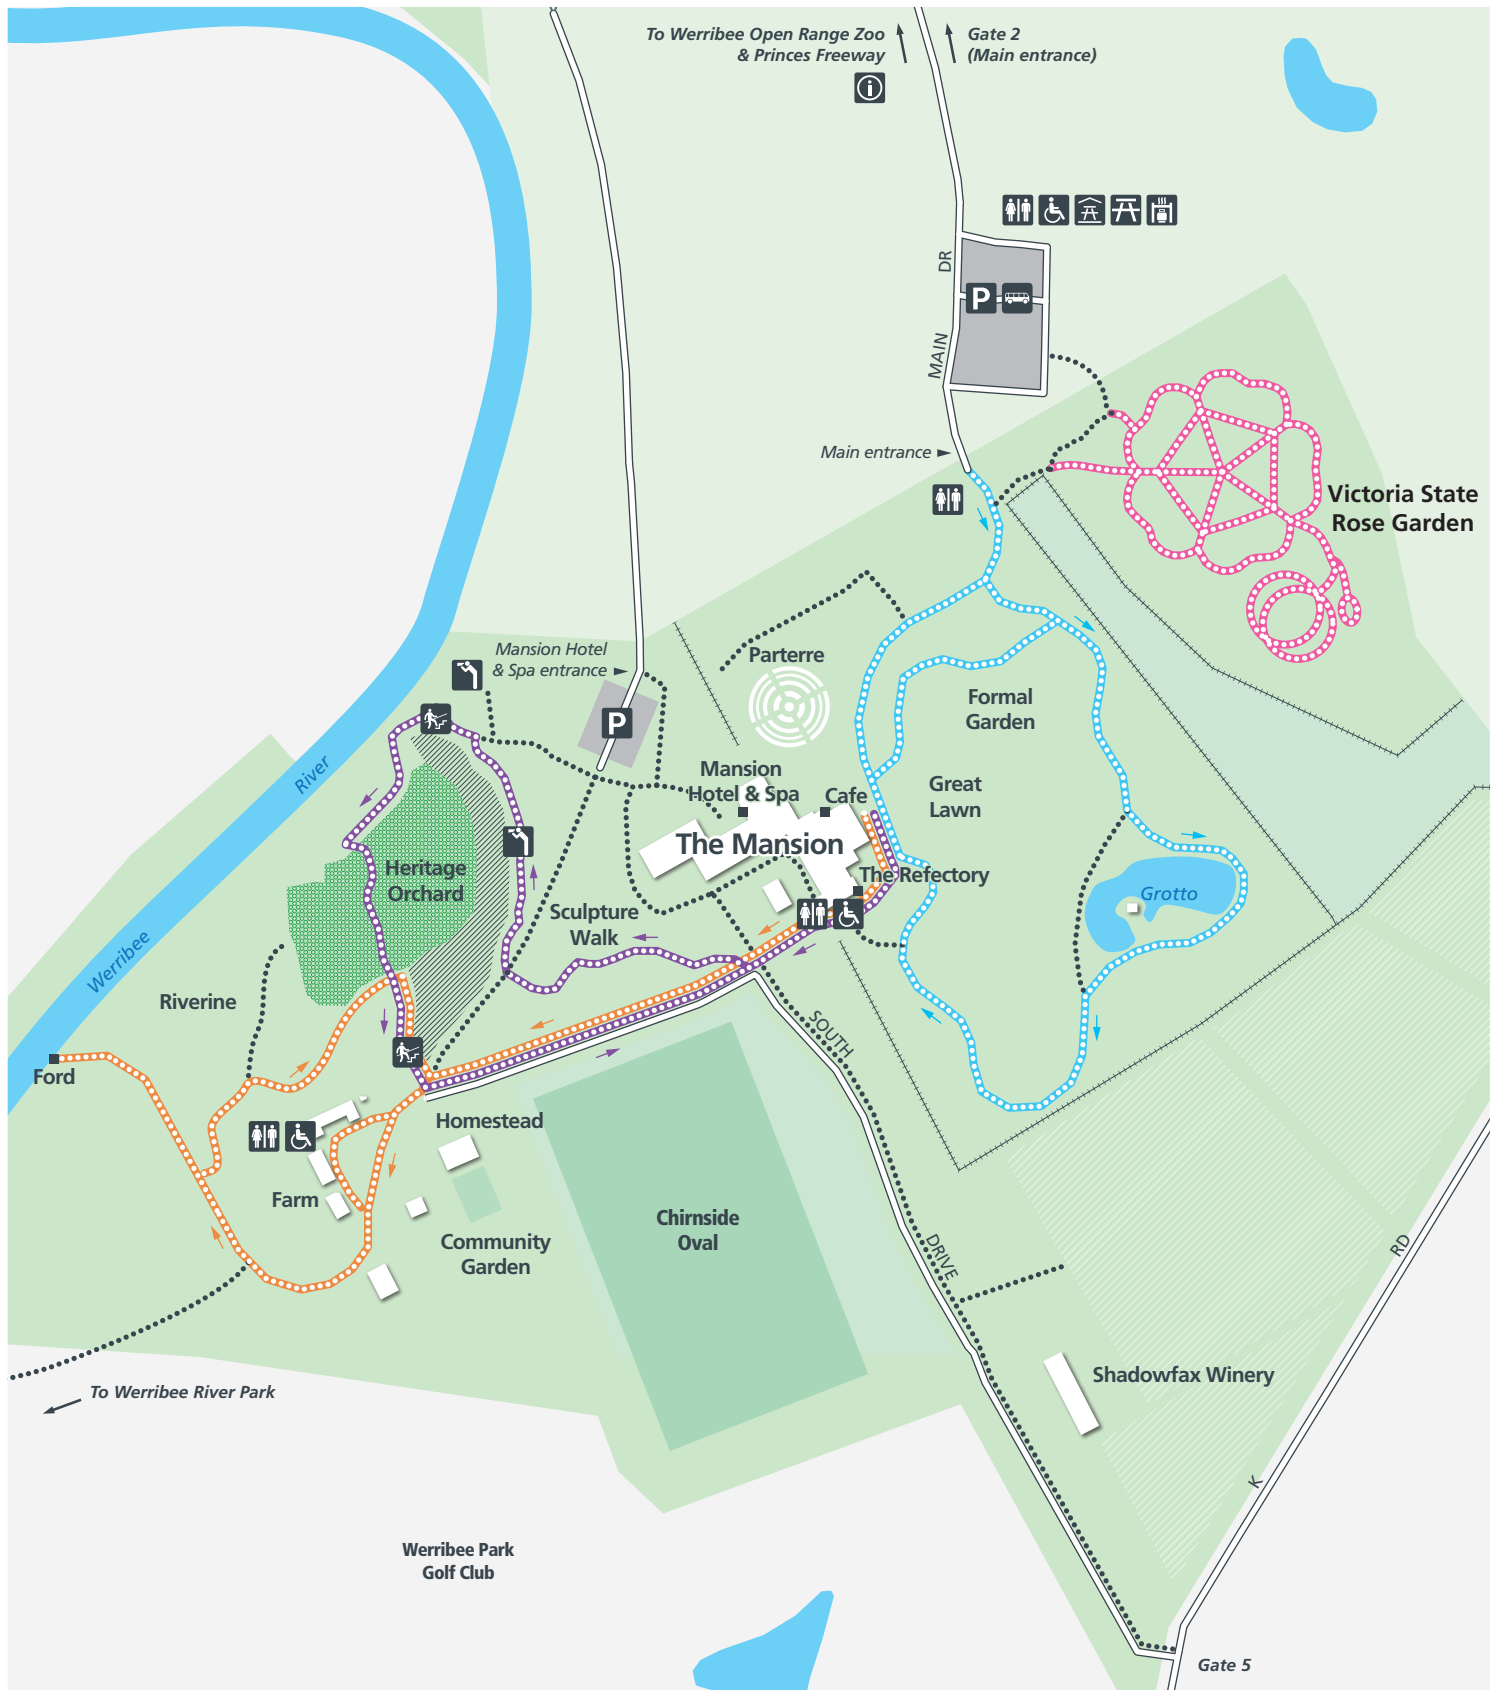

# Werribee Park Walking Guide

[www.parks.vic.gov.au](http://www.parks.vic.gov.au)  
 Disclaimer: Parks Victoria does not guarantee that this data is without flaw of any kind and therefore disclaims all liability which may arise from you relying on this information. Data source acknowledgements: State Digital Mapbase, The State of Victoria and the Department of Environment and Primary Industries. Cartography by Parks Victoria June 2016  
 For mobile App search for Avenza PDF Maps