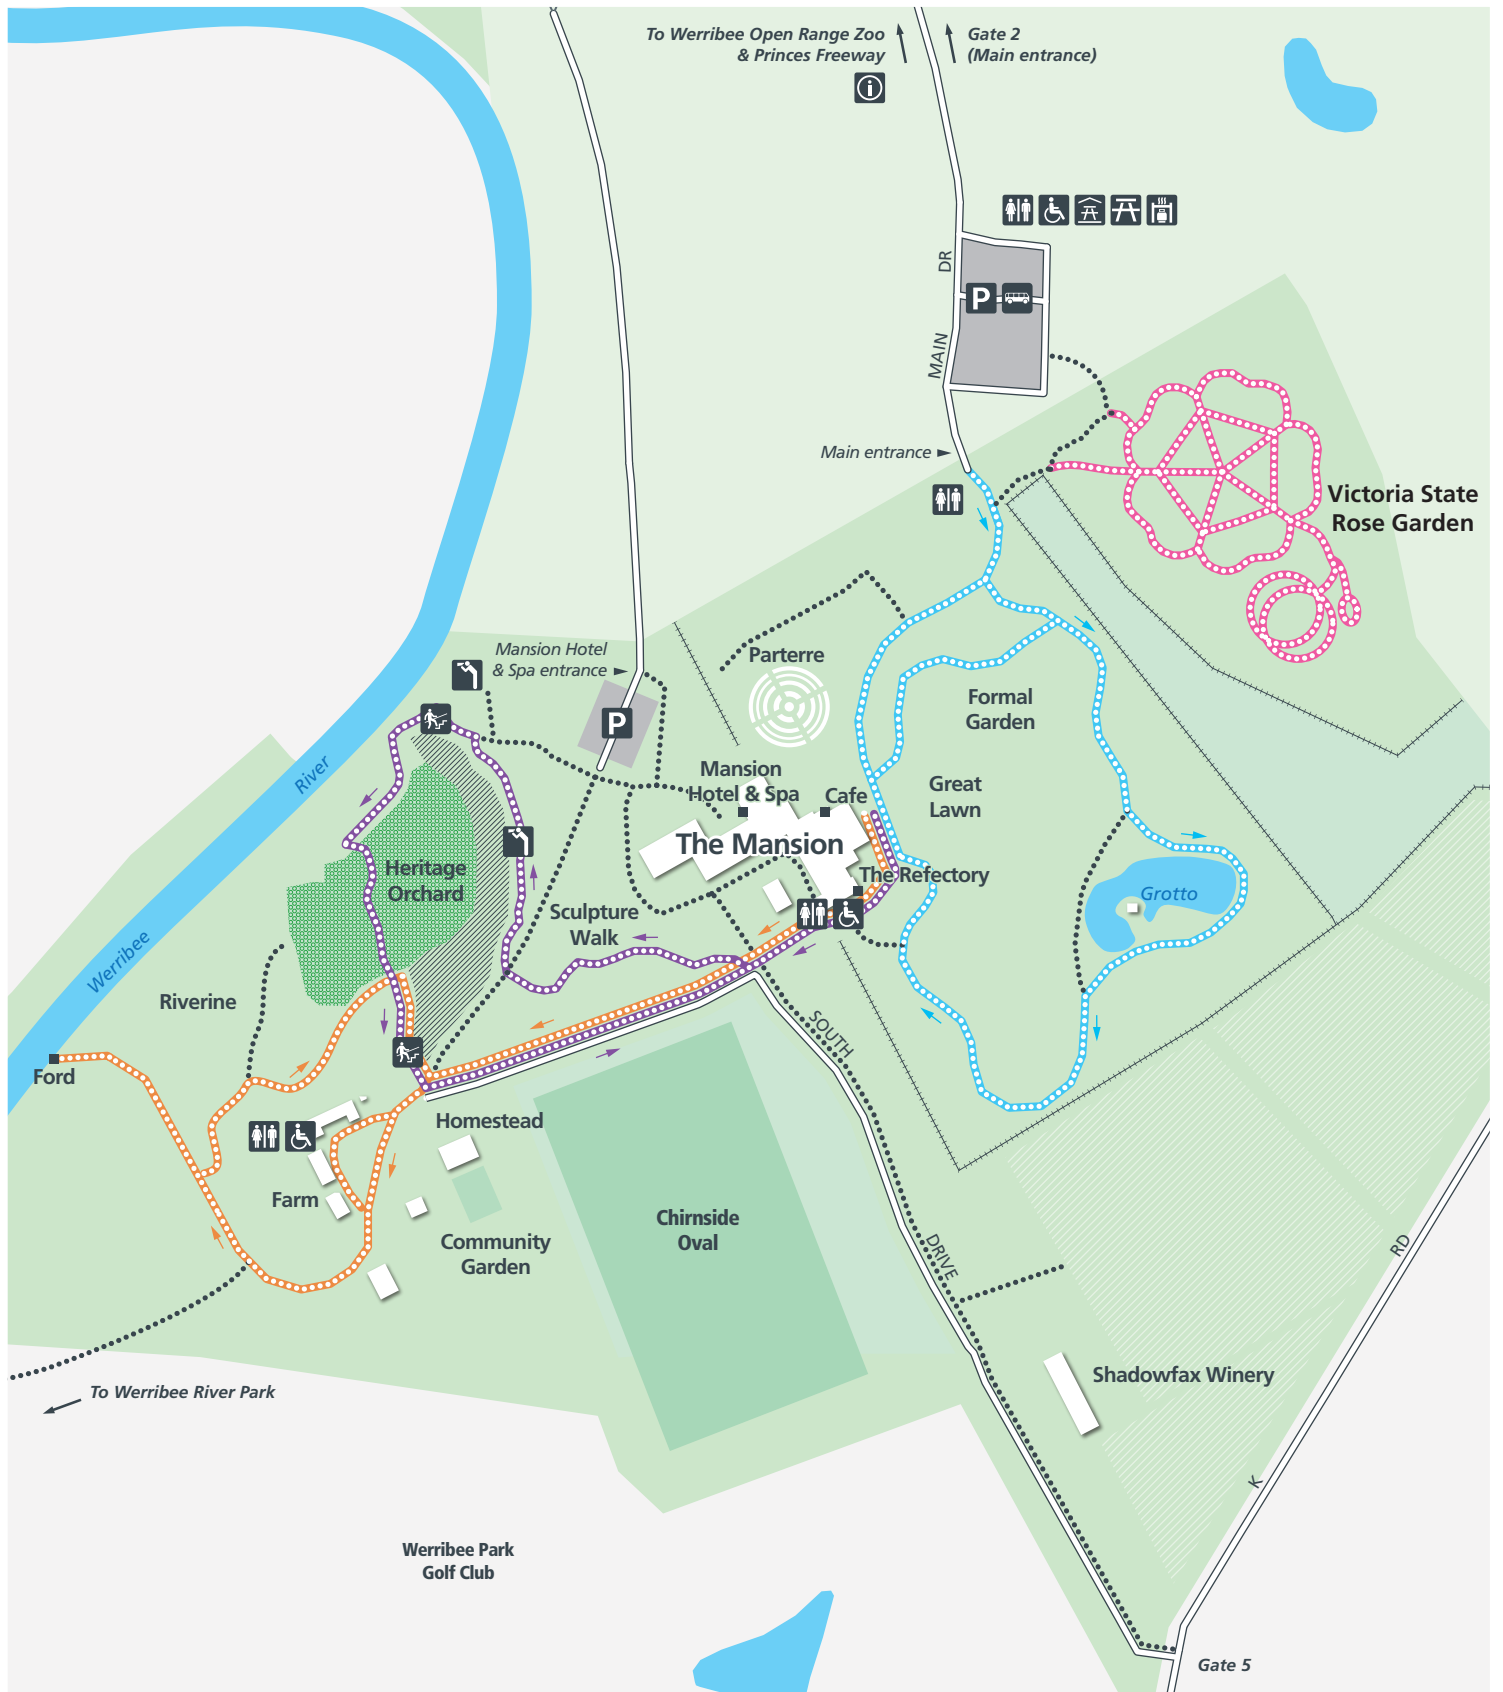

Werribee Park Walking Guide

- | | | | |
|------------------|-----------|------------|---------------------------------|
| Parking | BBQ - Gas | Road | Victoria State Rose Garden Walk |
| Toilets | Lookout | Fence | Sculpture Walk |
| Disabled toilets | Stairs | Escarpment | Formal Garden Walk |
| Picnic shelter | Bus stop | Vineyard | Farm & Riverine walk |
| Picnic table | Building | Parking | Walking track |

www.parks.vic.gov.au
 Disclaimer: Parks Victoria does not guarantee that this data is without flaw of any kind and therefore disclaims all liability which may arise from you relying on this information. Data source acknowledgements: State Digital Mapbase, The State of Victoria and the Department of Environment and Primary Industries. Cartography by Parks Victoria June 2016
 For mobile App search for Avenza PDF Maps