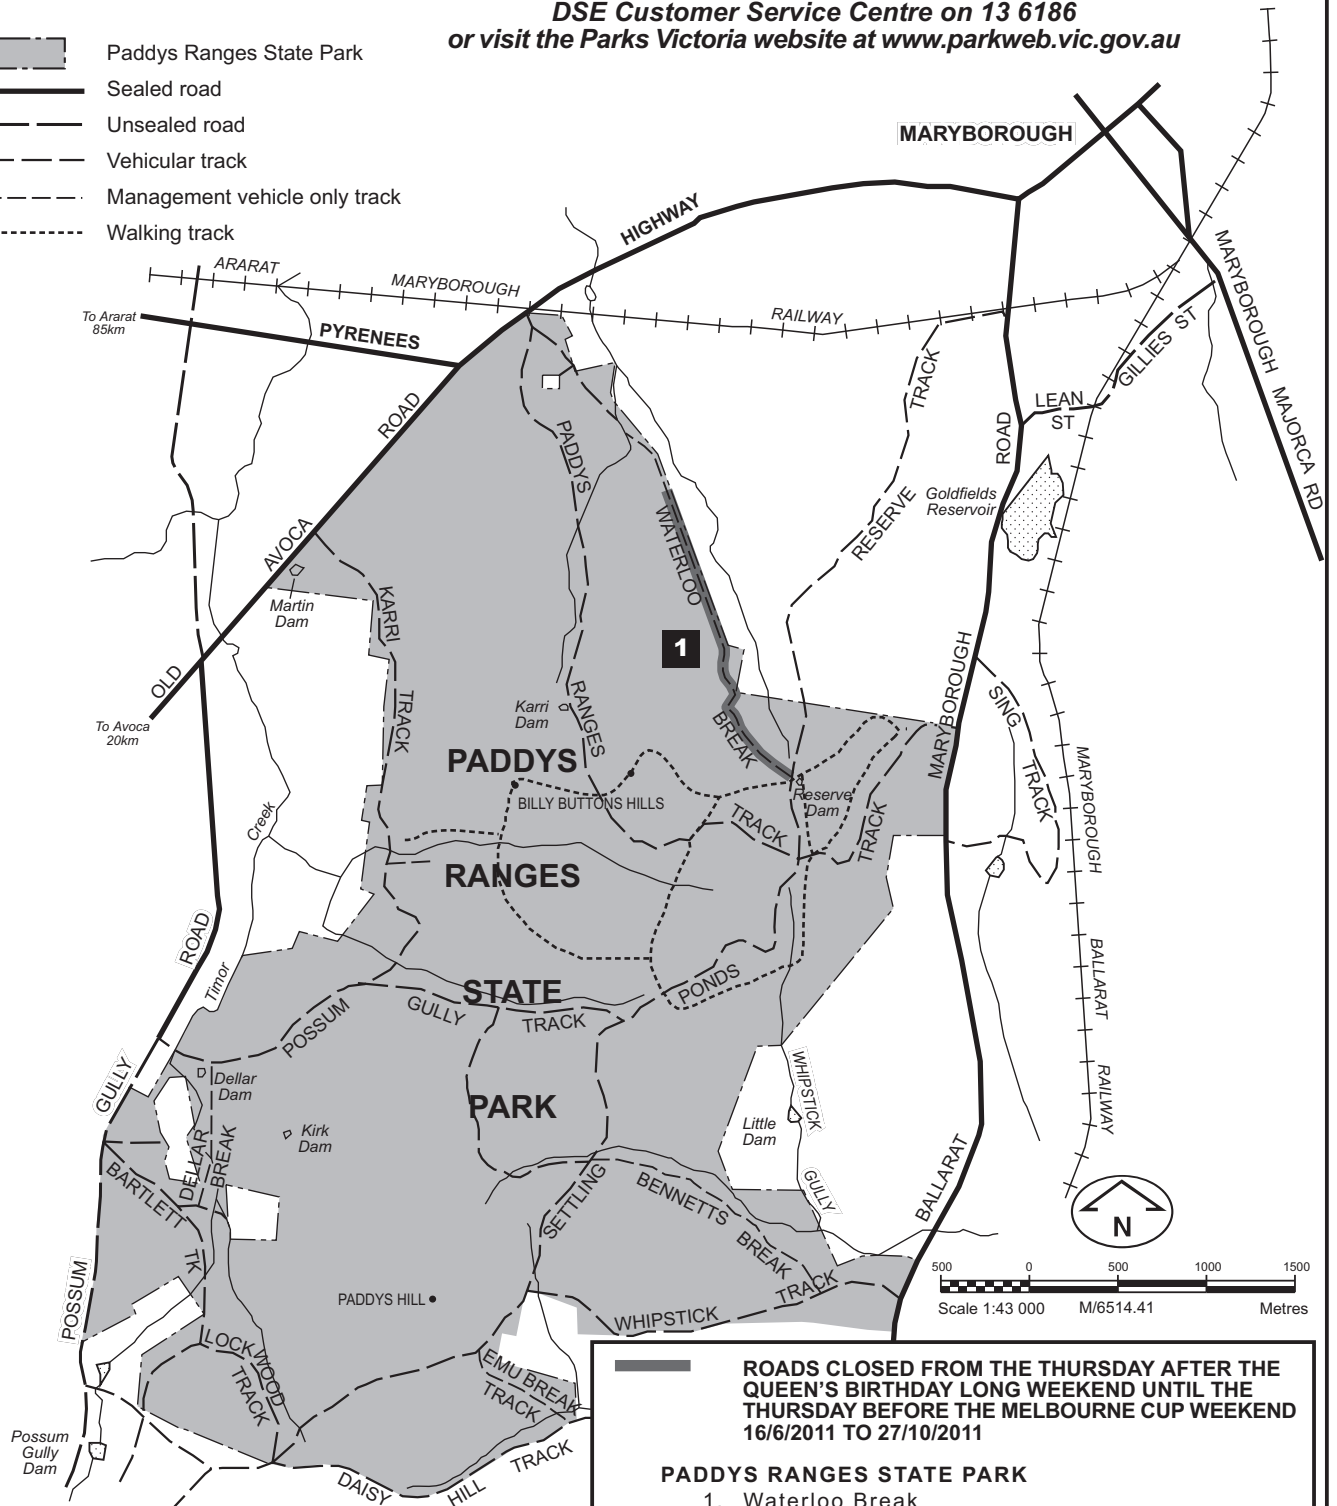

# SEASONAL ROAD CLOSURES 2011

-  Paddys Ranges State Park
-  Sealed road
-  Unsealed road
-  Vehicular track
-  Management vehicle only track
-  Walking track

**ROADS CLOSED FROM THE THURSDAY AFTER THE QUEEN'S BIRTHDAY LONG WEEKEND UNTIL THE THURSDAY BEFORE THE MELBOURNE CUP WEEKEND 16/6/2011 TO 27/10/2011**

**PADDYS RANGES STATE PARK**  
 1. Waterloo Break

*These roads are closed to protect road surfaces and the environment, and for public safety. Road Closures may be extended beyond the dates shown, depending on weather conditions.*