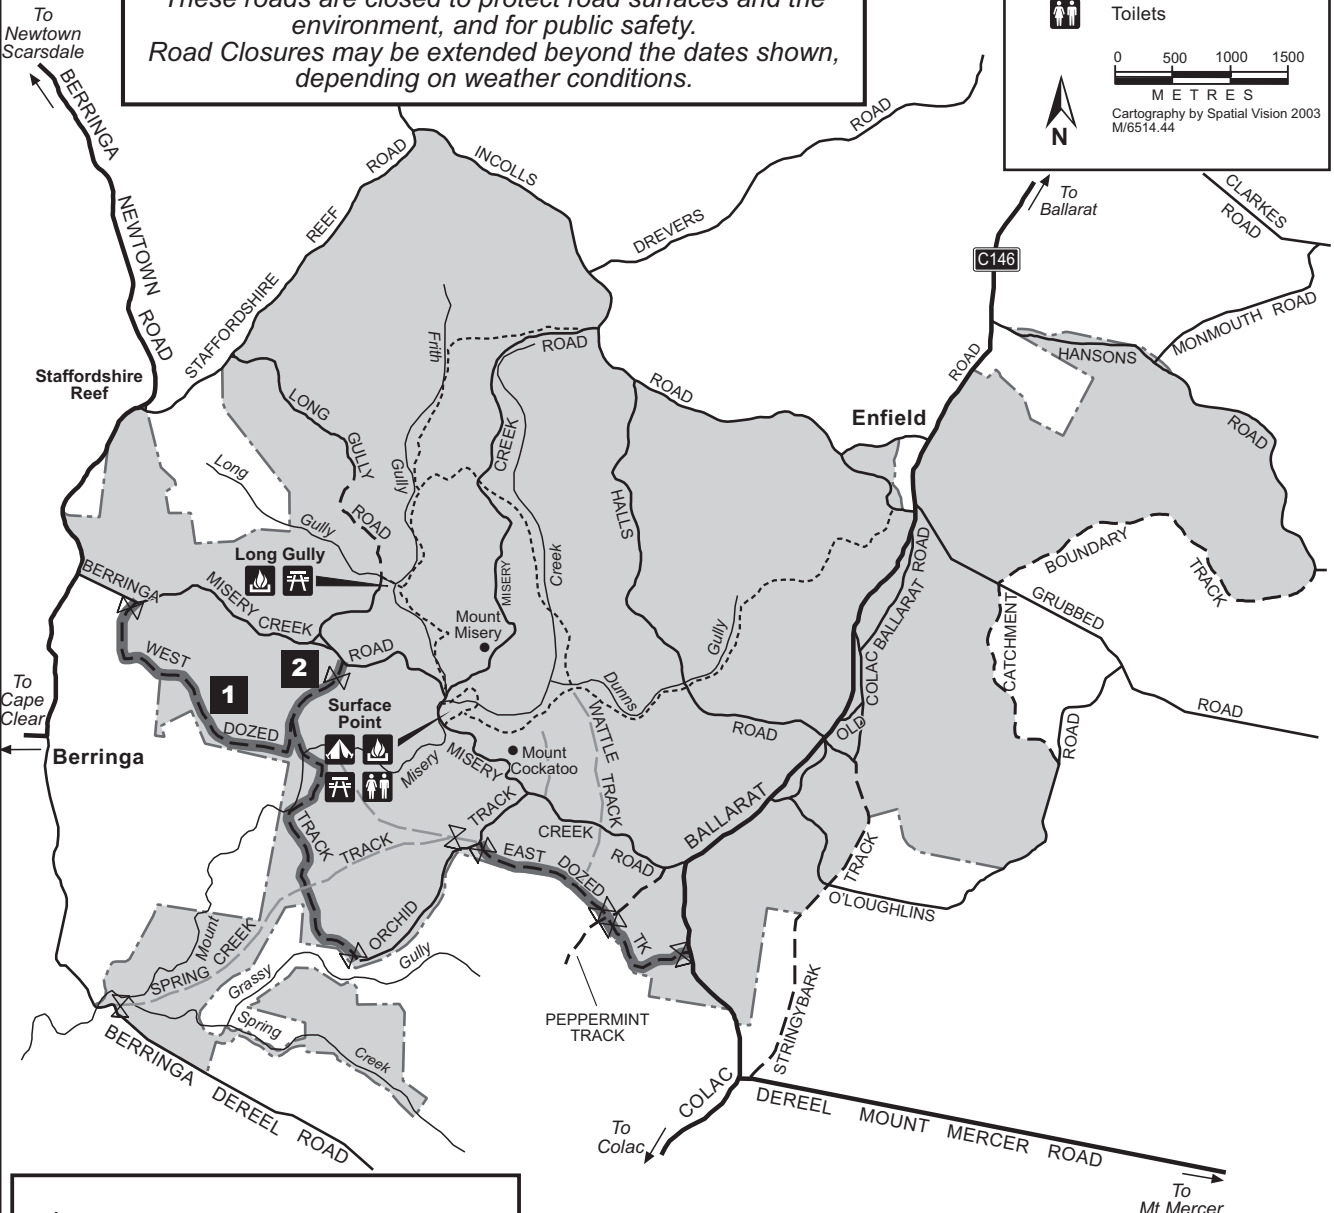

These roads are closed to protect road surfaces and the environment, and for public safety. Road Closures may be extended beyond the dates shown, depending on weather conditions.

State Government Victoria
 Department of Sustainability and Environment

ROADS CLOSED FROM THE THURSDAY AFTER THE QUEEN'S BIRTHDAY LONG WEEKEND UNTIL THE THURSDAY BEFORE THE MELBOURNE CUP WEEKEND 16/6/2011 TO 27/10/2011

ENFIELD STATE PARK

- West Dozed Track
- East Dozed Track
- Grevillea Track

These roads are closed to protect road surfaces and the environment, and for public safety. Road Closures may be extended beyond the dates shown, depending on weather conditions.

- Sealed road
 - Unsealed road
 - MVO track
 - Vehicle track (4WD)
 - Walking track
 - Gate
 - Enfield State Park
 - Water body
- Recreational Facilities**
- Camping
 - Fireplace
 - Picnic table
 - Toilets
- 0 500 1000 1500 METRES
 Cartography by Spatial Vision 2003 M/6514.44