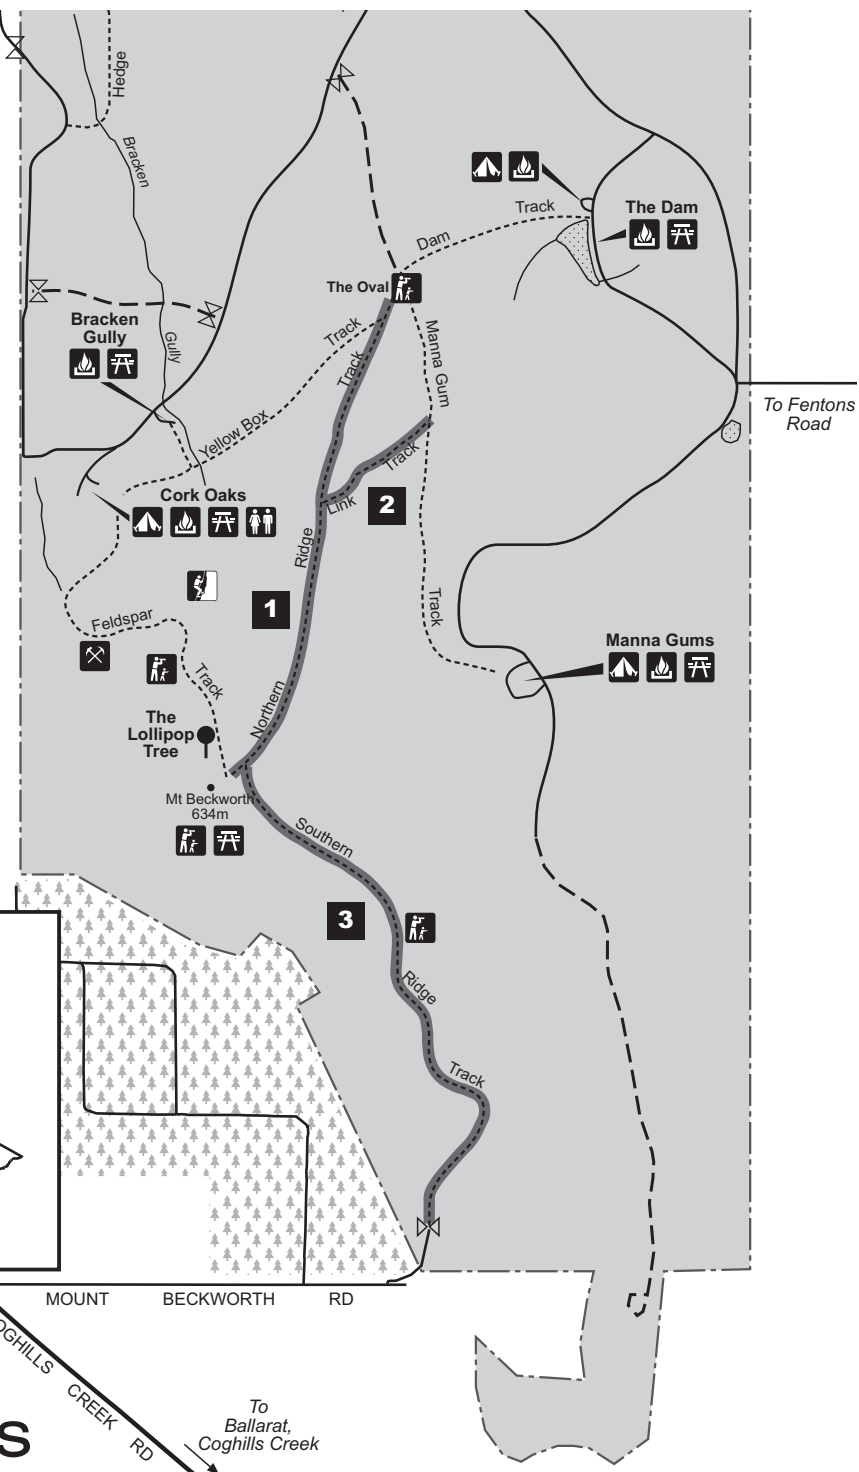

SEASONAL ROAD CLOSURES 2011 MAP 43 - MOUNT BECKWORTH

For further information contact
Parks Victoria Information Centre 13 1963
DSE Customer Service Centre on 13 6186
or visit the Parks Victoria website at www.parkweb.vic.gov.au

ROADS CLOSED FROM THE THURSDAY AFTER THE QUEEN'S BIRTHDAY LONG WEEKEND UNTIL THE THURSDAY BEFORE THE MELBOURNE CUP WEEKEND 16/6/2011 TO 27/10/2011

1. Northern Ridge Track
2. Link Track
3. Southern Ridge Track

These roads are closed to protect road surfaces and the environment, and for public safety. Road Closures may be extended beyond the dates shown, depending on weather conditions.