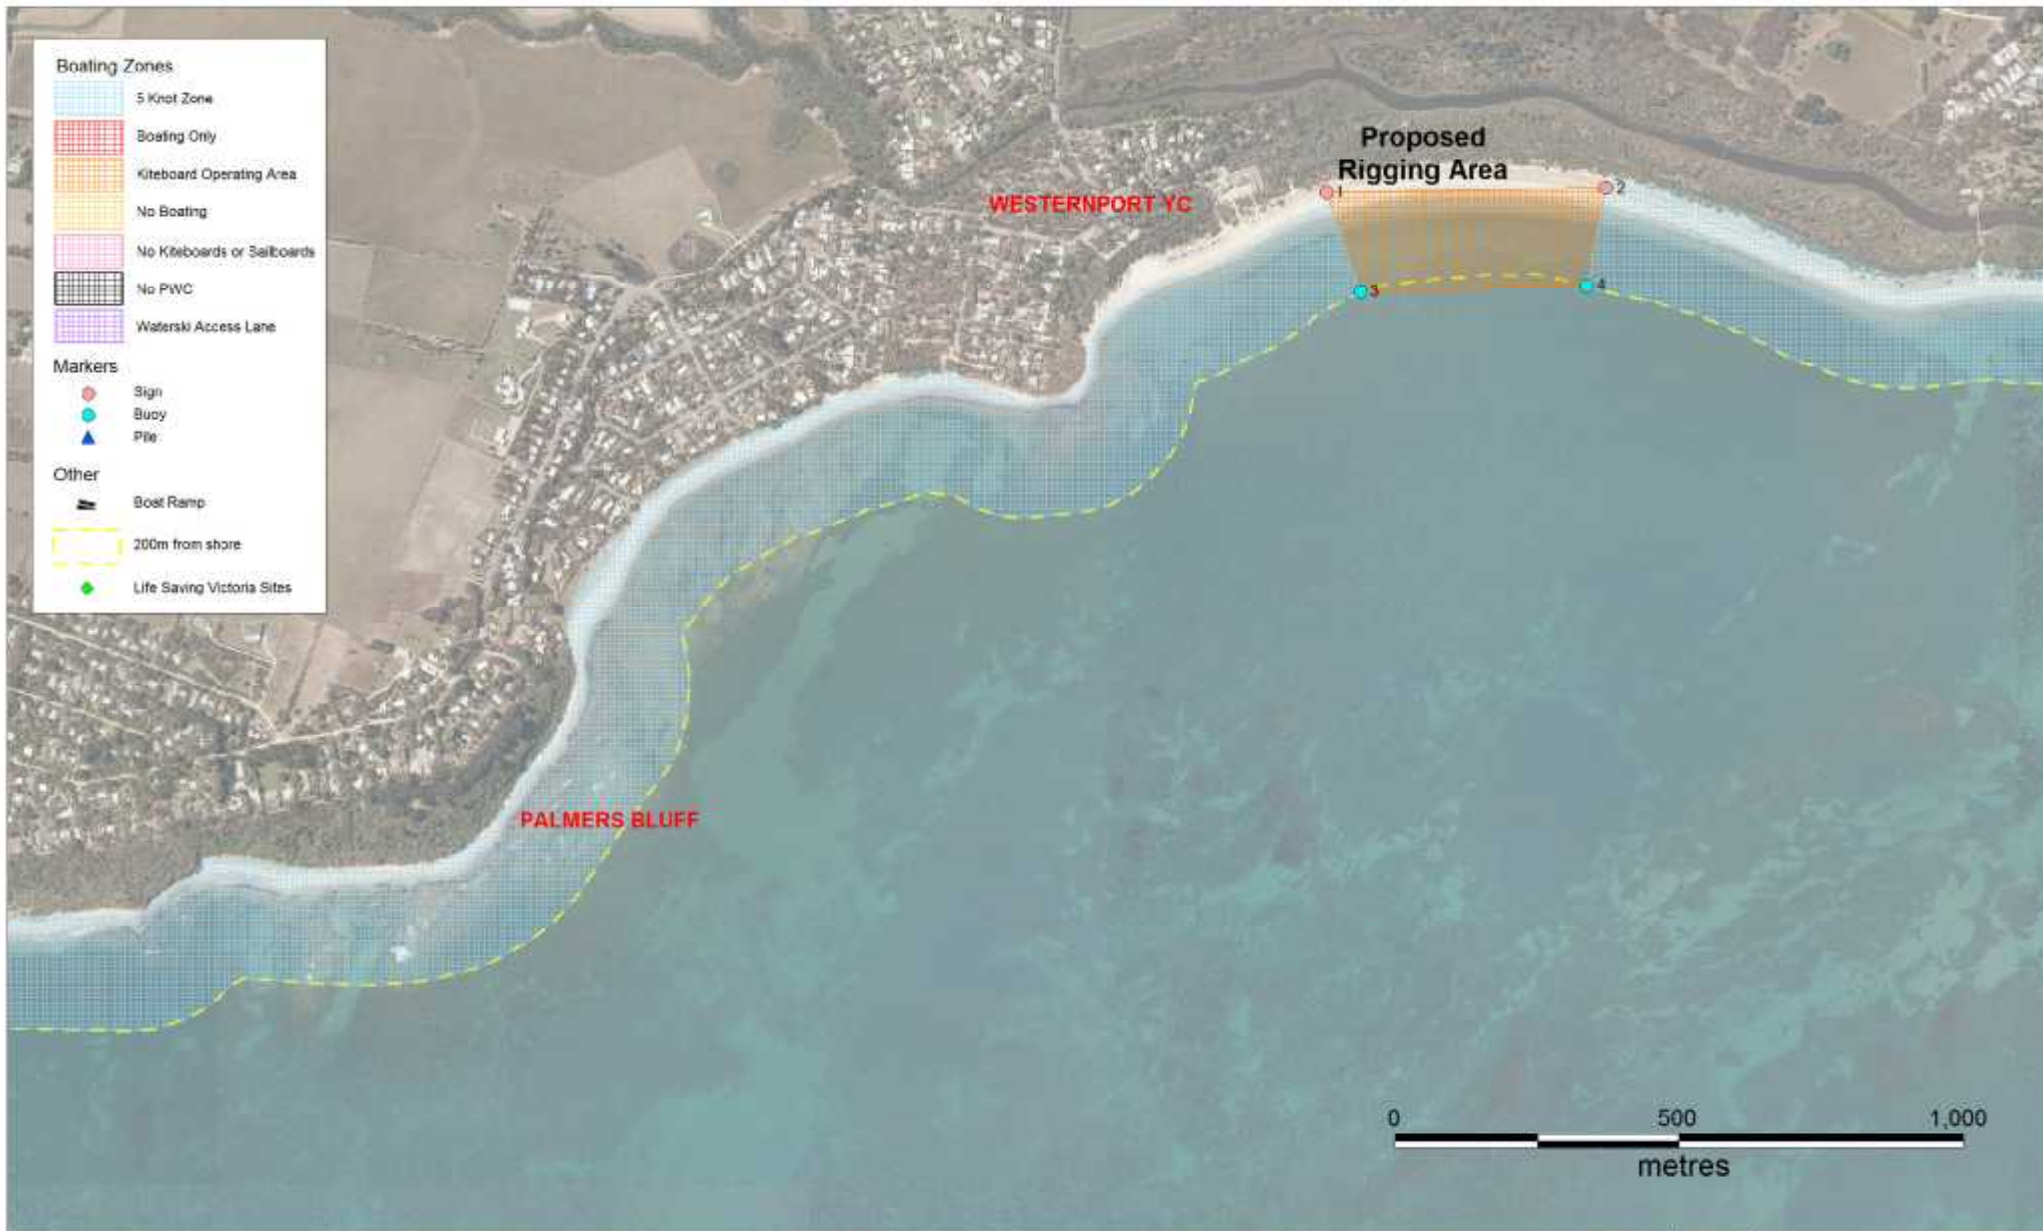

## Boating Zones Recommendations - Shoreham & Point Leo

Date produced :  
30/01/2009

Geocentric Datum of Australia (GDA94)  
Map produced by Parks Victoria  
State digital mapbase used with permission of  
Land Victoria, Department of Sustainability and Environment  
This map supercedes all previous editions

## Boating Zones Recommendations - Balnarring

Date produced :  
30/01/2009

Geocentric Datum of Australia (GDA94)  
Map produced by Parks Victoria  
State digital mapbase used with permission of  
Land Victoria, Department of Sustainability and Environment  
This map supercedes all previous editions