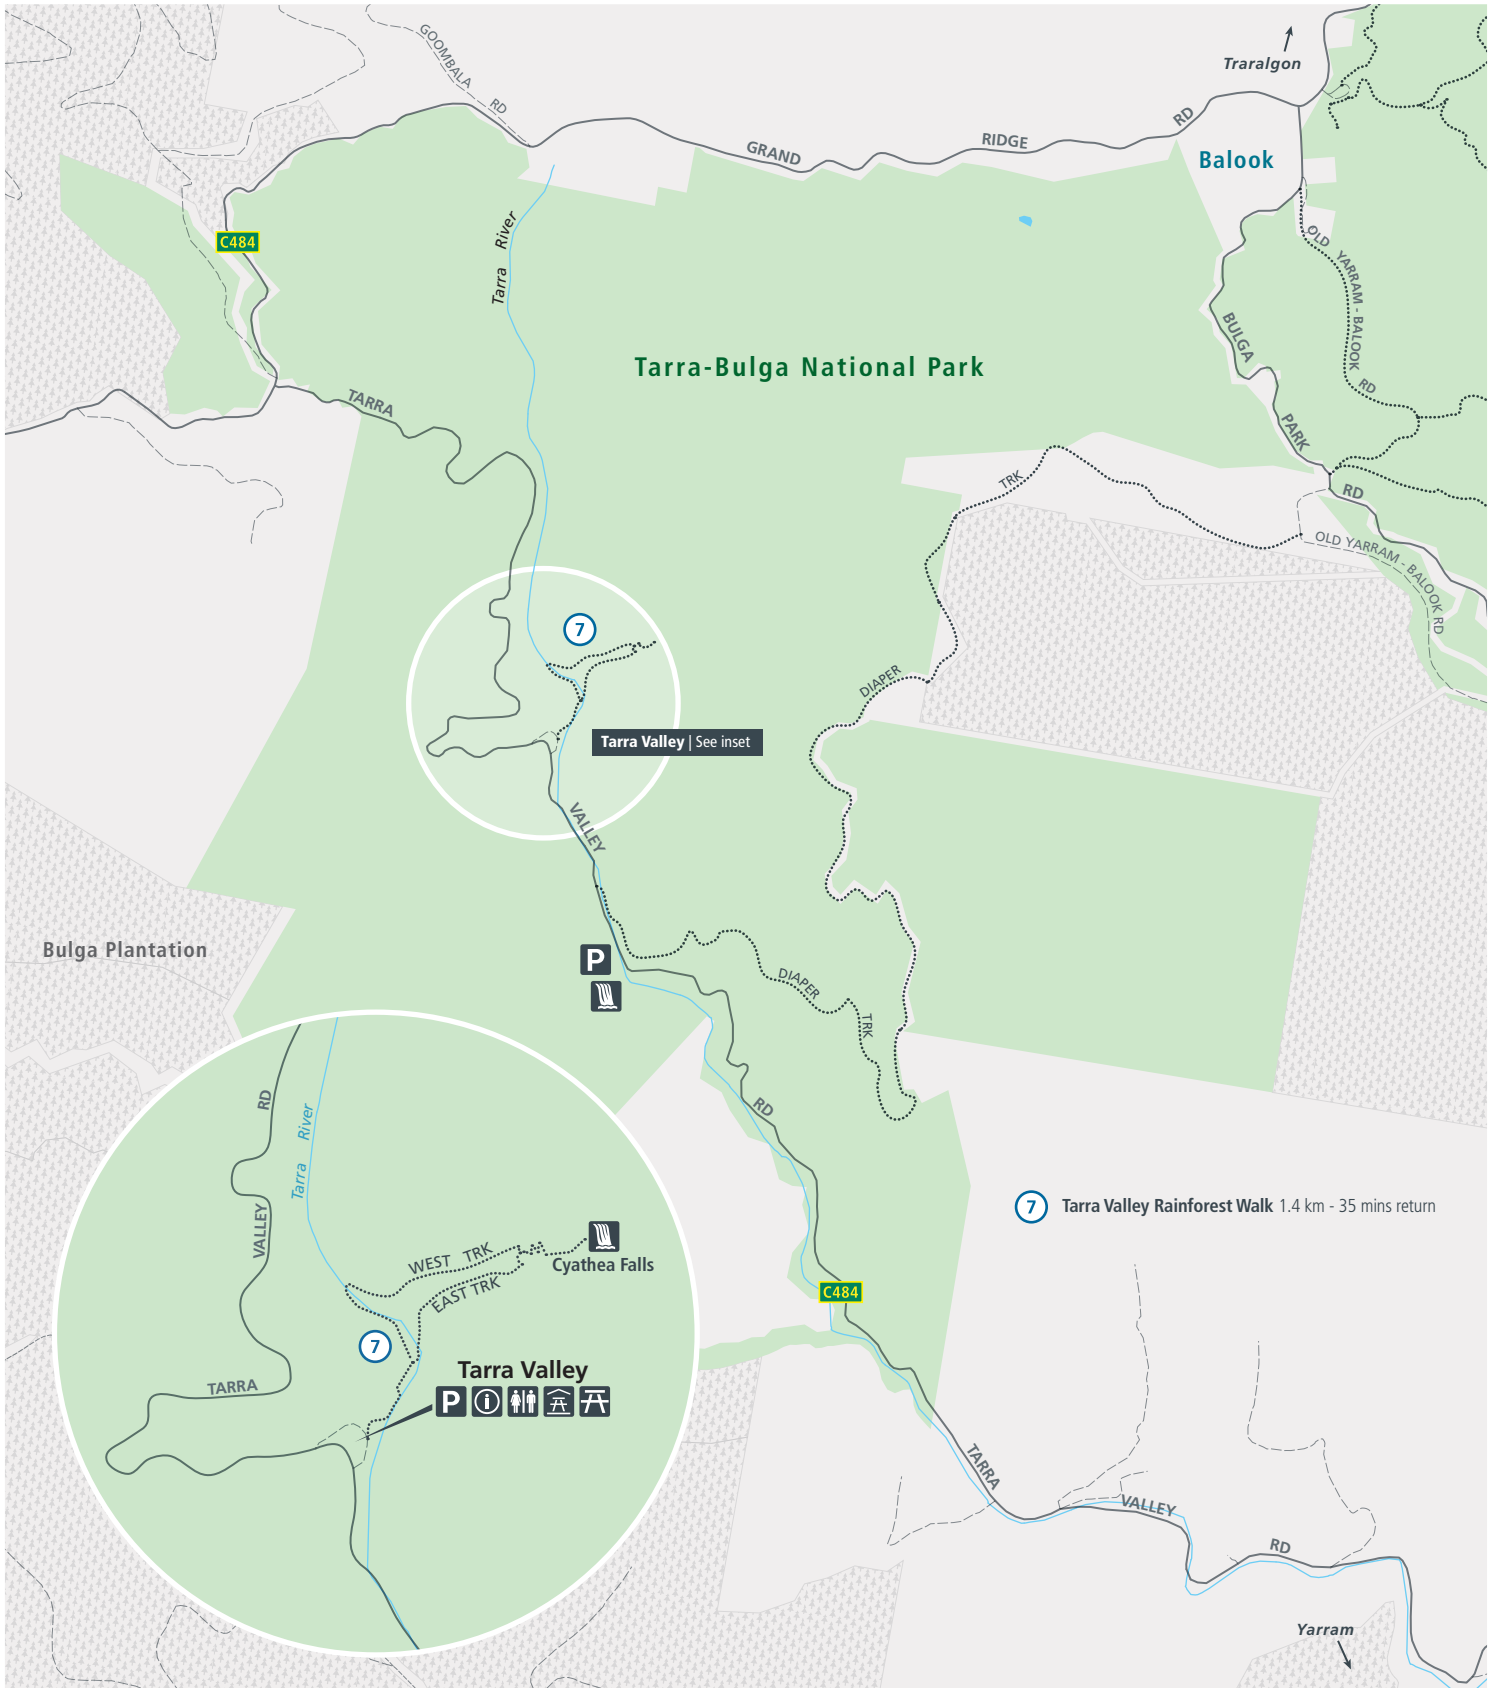

# Tarra Bulga National Park

West

Healthy Parks Healthy People

- Parking
- Information
- Toilets
- Disabled access
- Sheltered area
- Picnic table
- Electric barbecue
- Lookout
- Waterfall
- Walk number
- Main road
- Sealed road
- Unsealed road
- 4WD
- Walking track
- Minor river
- Tarra Bulga National Park
- Softwood plantation

[www.parks.vic.gov.au](http://www.parks.vic.gov.au)  
 Disclaimer: Parks Victoria does not guarantee that this data is without flaw of any kind and therefore disclaims all liability which may arise from you relying on this information. Data source acknowledgements: State Digital Mapbase, The State of Victoria and the Department of Environment and Primary Industries. Cartography by Parks Victoria February 2017  
 For mobile App search for Avenza PDF Maps