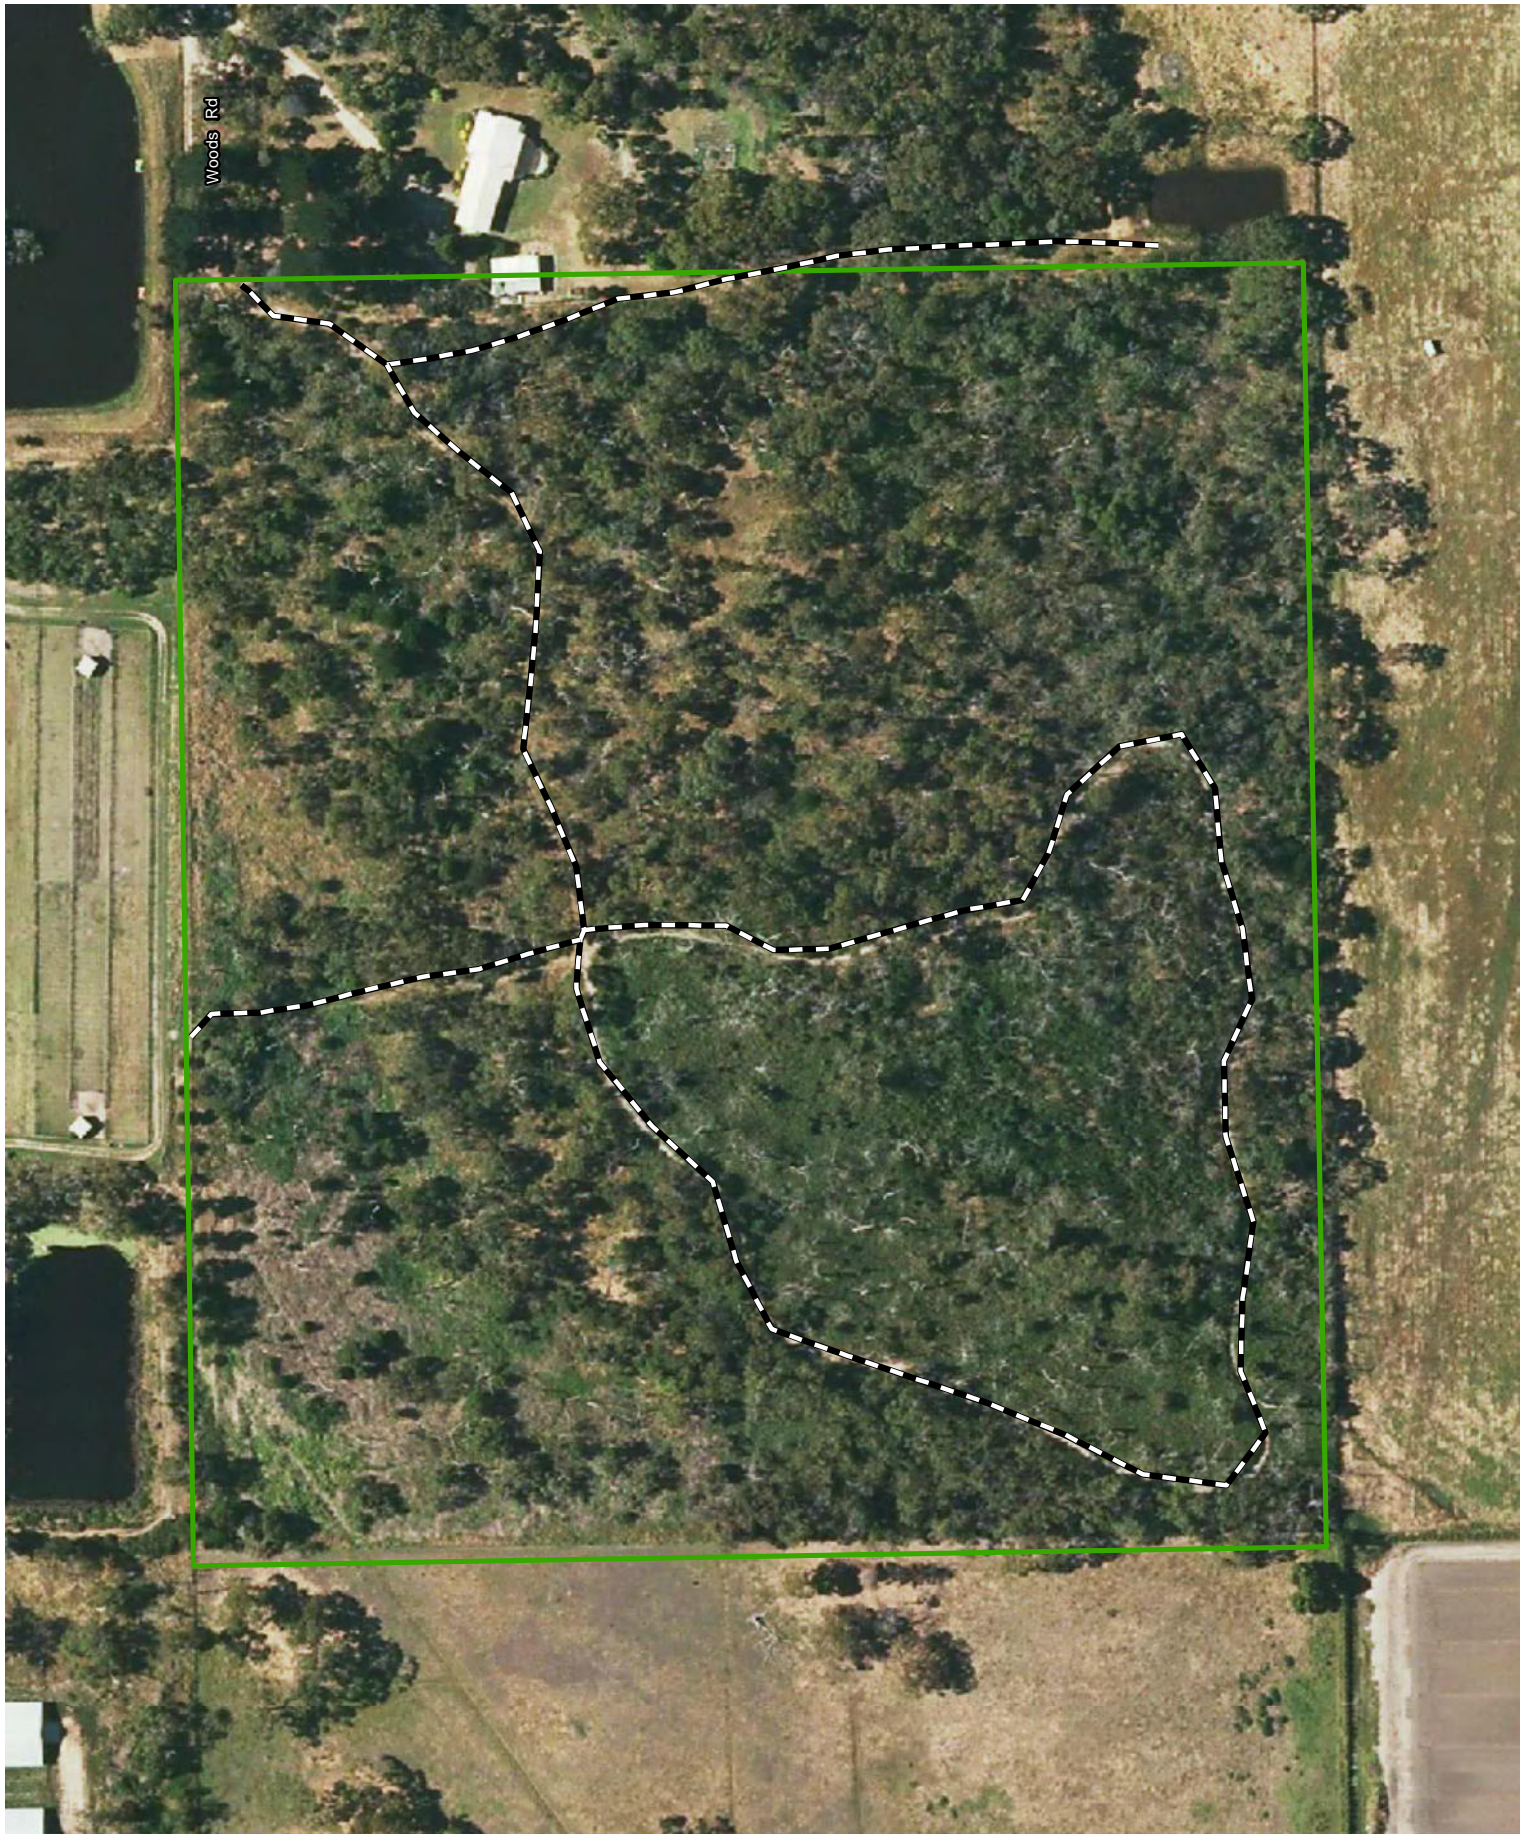

Fire Preparedness 2016/17

67 - Tyabb B.R.

Annual works
——— Slashing
Park Boundary

13/09/2016

Coordinate System: GDA 1994 MGA Zone 55
Projection: Transverse Mercator
Datum: GDA 1994

This map is to be used as a guide only.
For more detailed information please contact Parks Victoria on 13 1963.
For specific planned burning information visit www.delwp.vic.gov.au/fire-and-emergencies