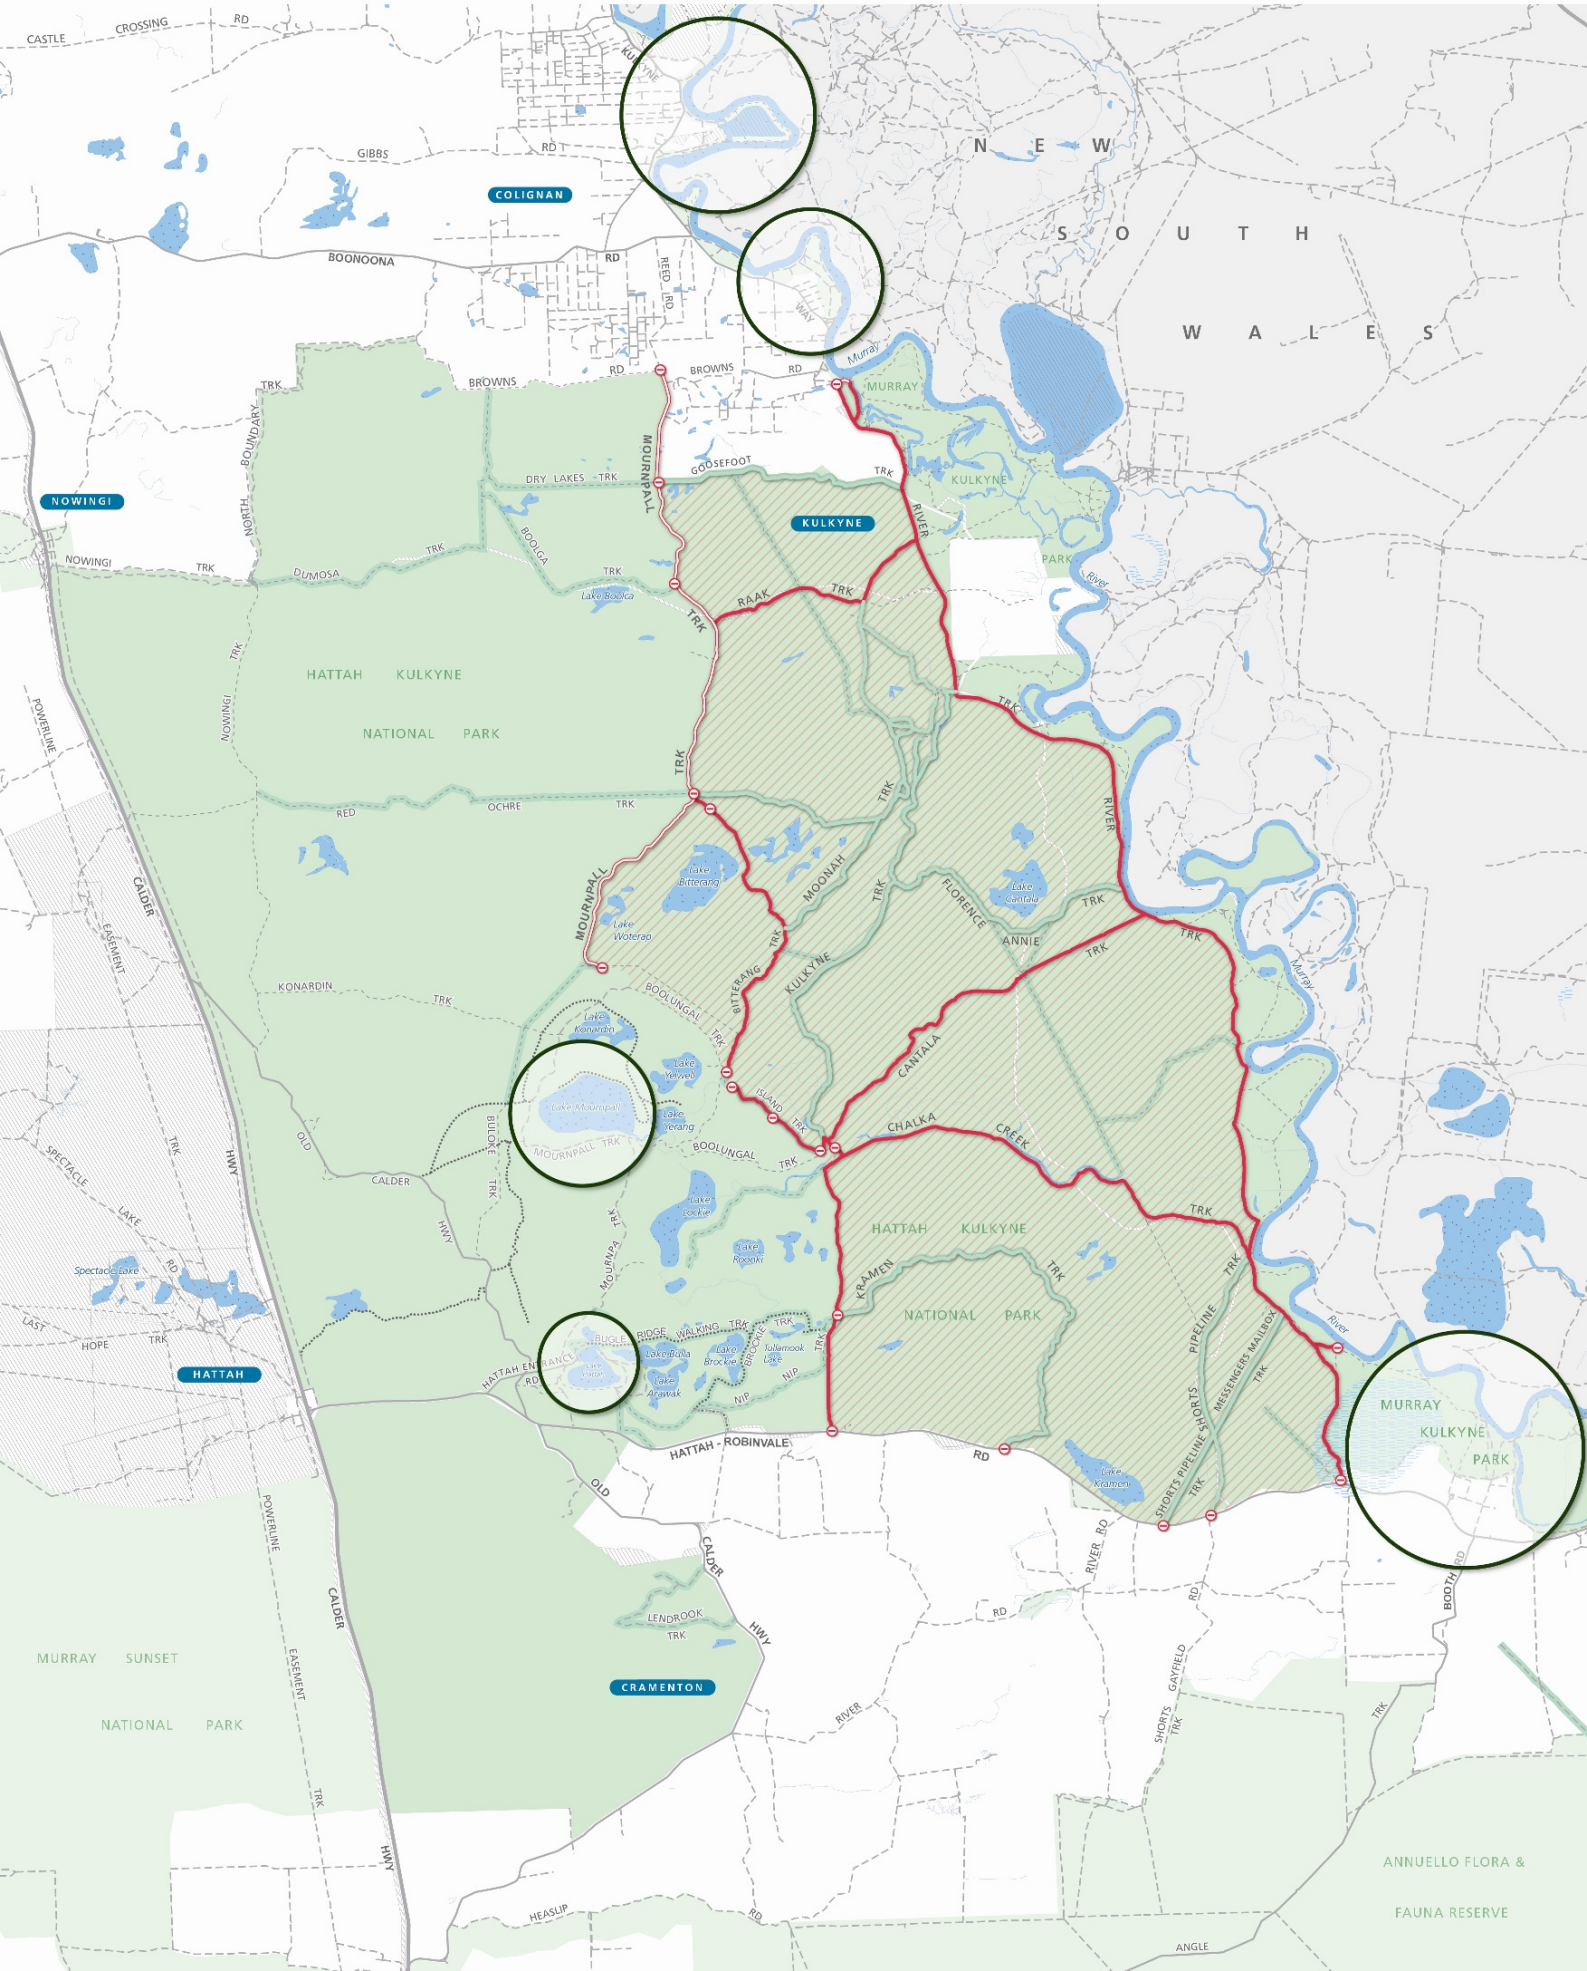

Hattah Kulkyne National Park & Murray Kulkyne Park

Temporary road closures (March - December 2012)

- Road closed
- Road closed (MVO)
- Area available for camping
- No access
- Main road
- Sealed road
- Unsealed road
- 4WD
- Seasonal closure
- Walking track
- Management vehicle/walking track only
- Major river
- Stream
- Hattah Kulkyne NP & Murray Kulkyne Park
- Public land/other park
- Waterbody