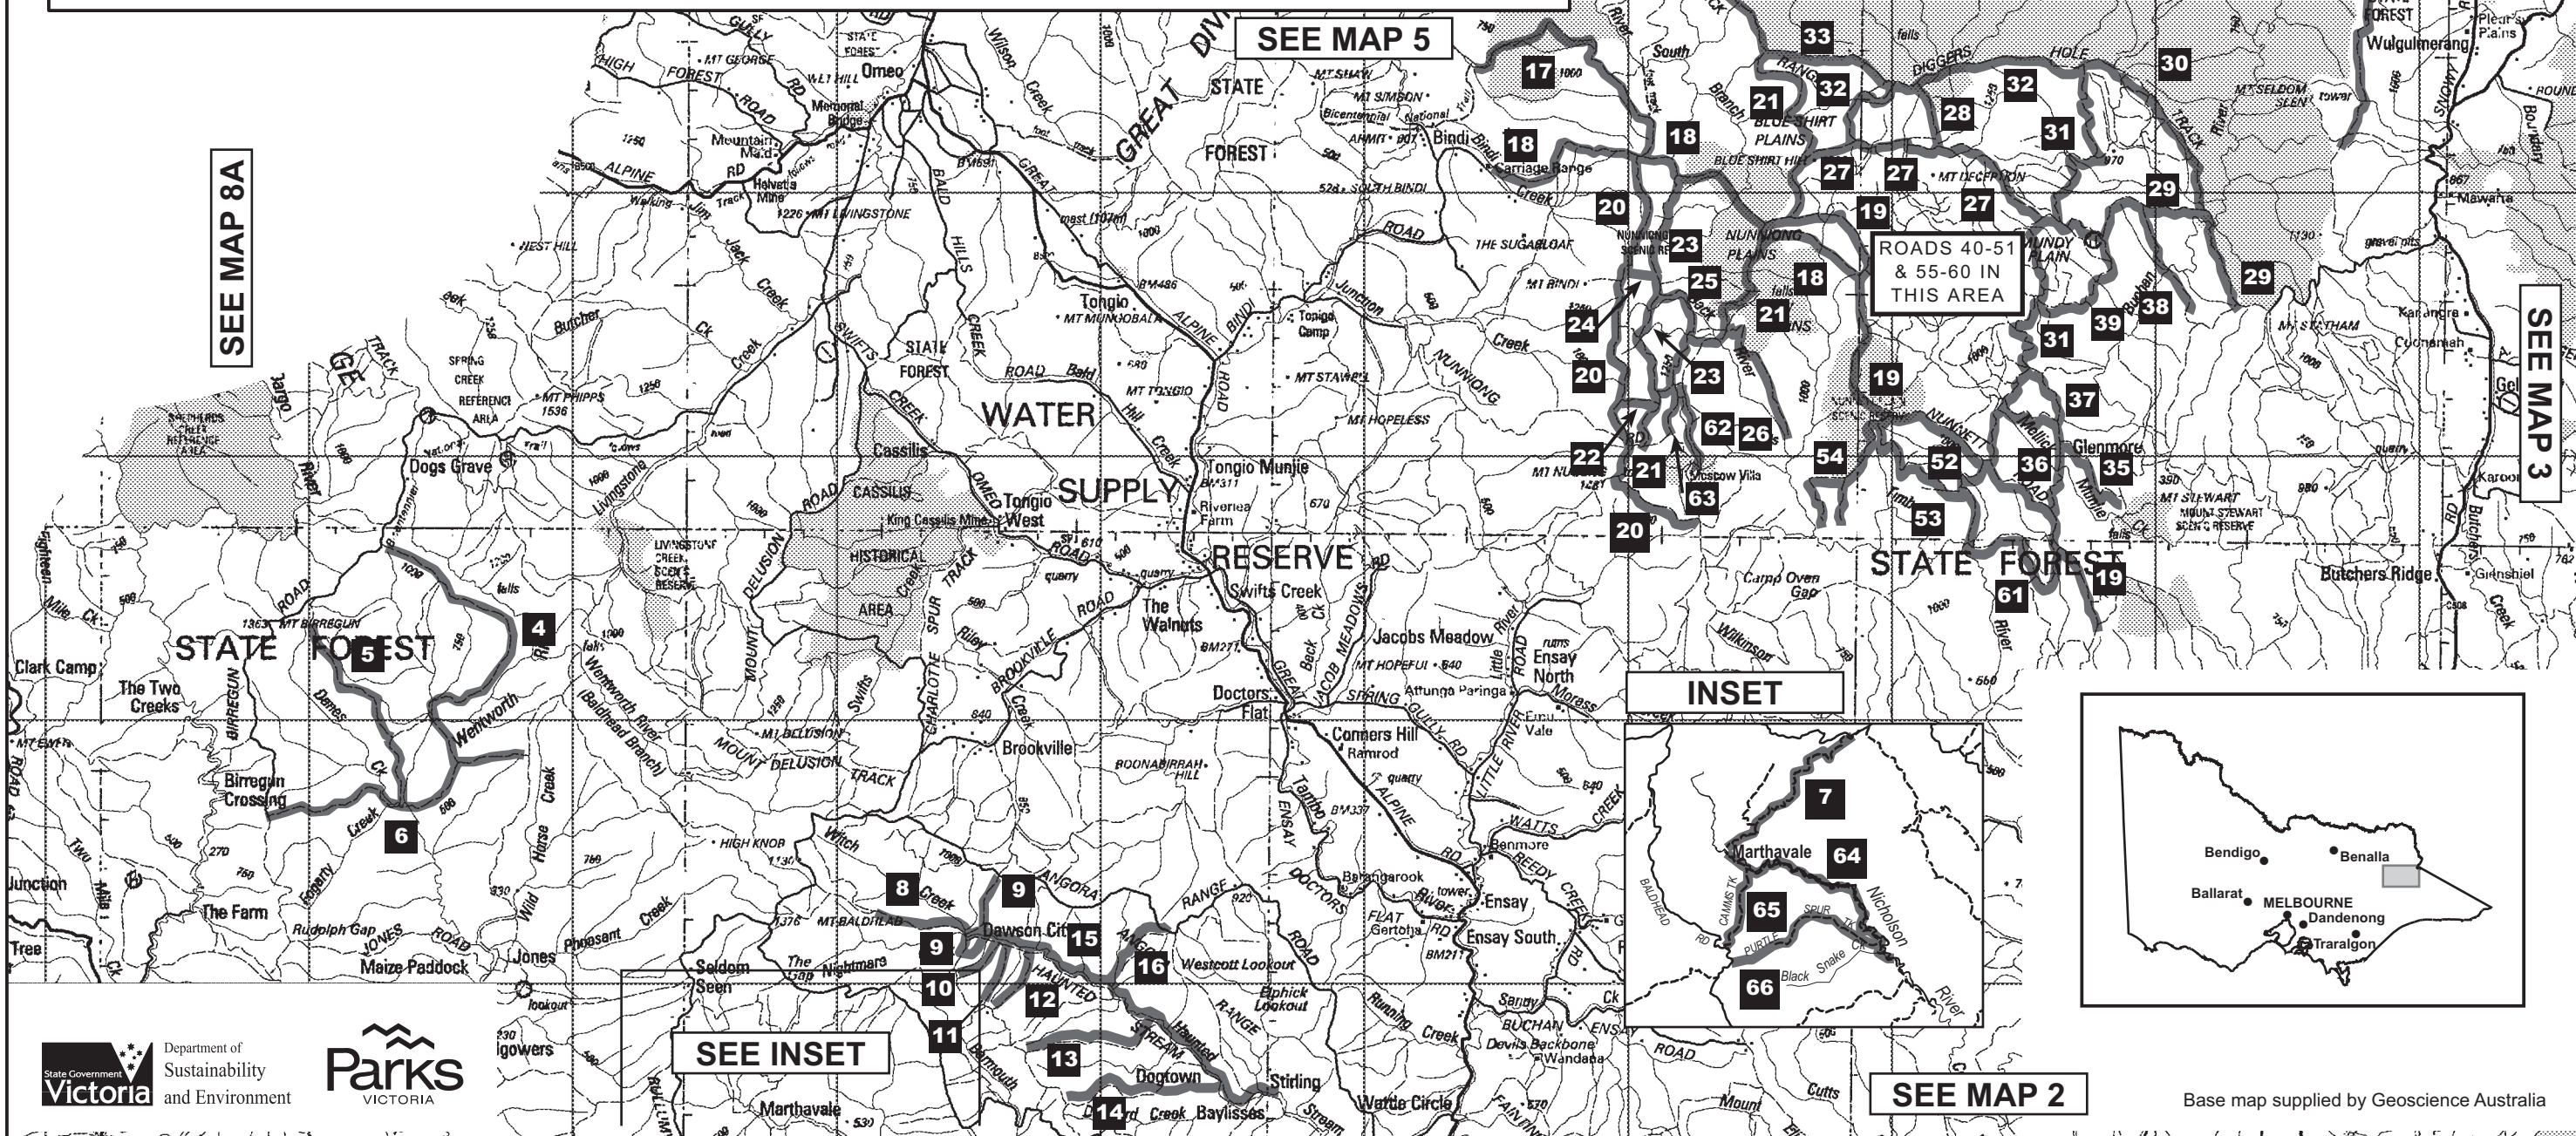

HAUNTED STREAM STATE FOREST

- 8. Boomerang Spur Track (below Boomerang Spur Road)
- 9. Dawson City Track
- 10. Joes Track
- 11. Valentines Track
- 12. Turntable Track
- 13. Mt. Dow Track
- 14. Moomba Spur Track
- 15. Haunted Stream Track (above Stirling)
- 16. Sunshine Wattle Track

MARTHAVALE

- 7. Quarry Creek Road - water catchment
- 64. Nicholson River Track
- 65. Camms Track
- 66. Purtle Spur Track

*These roads are closed to protect road surfaces and the environment, and for public safety.
 Road Closures may be extended beyond the dates shown, depending on weather conditions.*

NUNNING TIBARRA STATE FOREST

- 17. Marble Gully Track
- 18. Nunning Plains Track
- 19. Nunnett Road (above Glenmore Road junction)
- 20. Nugong Escarpment Track
- 21. Nunning Road (above Bentley's Plain Road junction)
- 22. Spike Jones Track
- 23. Sawpit Road
- 24. Sawpit Link Road
- 25. Granite Flat Track
- 26. Ski Road
- 27. Wheatfield Road
- 28. Blue Shirt Track
- 29. Mundys Plain Track
- 30. Diggers Hole Track
- 31. Mellick Munjie Road
- 32. Diggers Hole Road
- 33. Jam Tin Flat Track
- 34. Wombargo Track
- 35. Emu Track
- 36. Rainbow Track
- 37. Last Straw Track
- 38. Green Gully Track
- 39. Eaglehawk Track

- 40. Wombat Flat Track
- 41. Paddys Plain Track
- 42. Paddys Link
- 43. Windy Track
- 44. Mia Mia Track
- 45. Murphys Creek Track
- 46. Mt Deception Road
- 47. Wheatfield Track
- 48. Timbarra Track
- 49. Ezards Track
- 50. Pig Plain Track
- 51. Good Creek Track
- 52. Ah Chow Road
- 53. Hill Plain Track
- 54. Gronows Track
- 55. Ryans Creek Road
- 56. Missing Link
- 57. Moss Bed Road
- 58. Billy Track
- 59. Falls Track
- 60. Ash Camp Road
- 61. Running Creek Link
- 62. Flinns Road
- 63. Dobbys Track