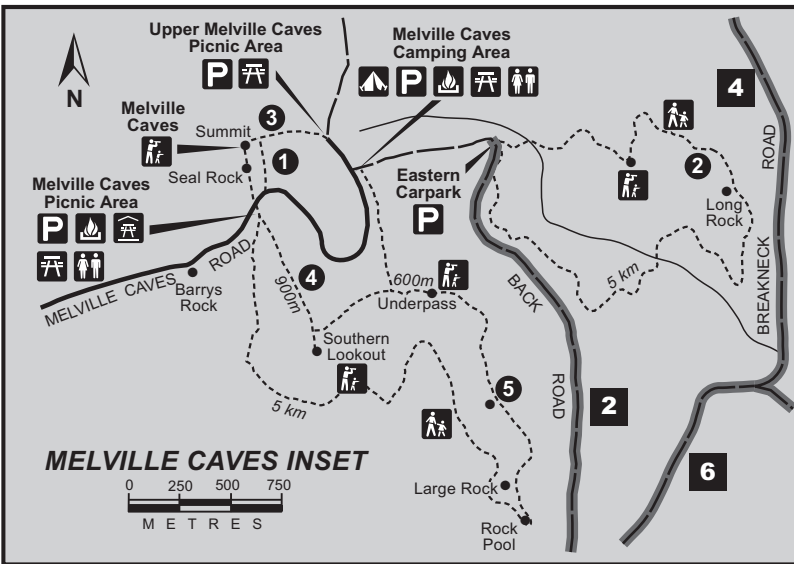

SEASONAL ROAD CLOSURES 2010

MAP 33 - KOOYOORA

For further information contact
Parks Victoria Information Centre 13 1963
DSE Customer Service Centre on 13 6186
 or visit the Parks Victoria website at www.parkweb.vic.gov.au

ROADS CLOSED FROM THE THURSDAY AFTER THE QUEEN'S BIRTHDAY LONG WEEKEND UNTIL THE THURSDAY BEFORE THE MELBOURNE CUP WEEKEND 16/6/2011 TO 27/10/2011

KOOYOORA STATE PARK

1. Kirwans Road (part)	5. Barrys Rock Road
2. Back Road	6. Aldridges Track
3. Old Kingower Road	7. Western Road
4. Breakneck Road	

These roads are closed to protect road surfaces and the environment, and for public safety. Road Closures may be extended beyond the dates shown, depending on weather conditions.

Kooyooora State Park		Recreational Facilities	
— Sealed road	■ State Park	⛺ Camping	☕ Picnic shelter
- - - Unsealed road	▨ Other Park / Reserve	P Carpark	☹ Picnic table
- · - · - Walking track	▨ Reference Area - No Public Access	👨 Family walk	🚻 Toilets
① Walk reference number	▨ State Forest	🔥 Fireplace	
	▨ Water body	👁 Lookout	

0 1 2 KILOMETRES
 Cartography by Spatial Vision 2004 M/5367

MELBOURNE

Parks VICTORIA