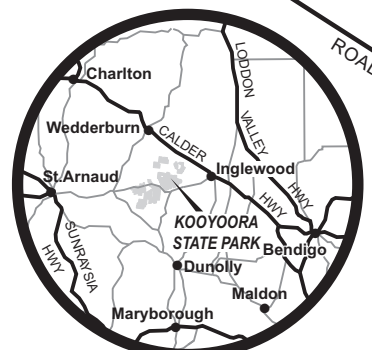

SEASONAL ROAD CLOSURES 2010

MAP 33 - KOOYOORA

For further information contact
Parks Victoria Information Centre 13 1963
DSE Customer Service Centre on 13 6186
 or visit the Parks Victoria website at www.parkweb.vic.gov.au

ROADS CLOSED FROM THE THURSDAY AFTER THE QUEEN'S BIRTHDAY LONG WEEKEND UNTIL THE THURSDAY BEFORE THE MELBOURNE CUP WEEKEND 16/6/2011 TO 27/10/2011

KOOYOORA STATE PARK

1. Kirwans Road (part)	5. Barrys Rock Road
2. Back Road	6. Aldridges Track
3. Old Kingower Road	7. Western Road
4. Breakneck Road	

These roads are closed to protect road surfaces and the environment, and for public safety. Road Closures may be extended beyond the dates shown, depending on weather conditions.

Kooyooora State Park		Recreational Facilities	
— Sealed road	■ State Park	⛺ Camping	☕ Picnic shelter
- - - Unsealed road	▨ Other Park / Reserve	P Carpark	☹ Picnic table
- · - · - Walking track	▨ Reference Area - No Public Access	👨 Family walk	🚻 Toilets
① Walk reference number	▨ State Forest	🔥 Fireplace	
	▨ Water body	👁 Lookout	

0 1 2 KILOMETRES
 Cartography by Spatial Vision 2004 M/5367

MELBOURNE

Parks VICTORIA