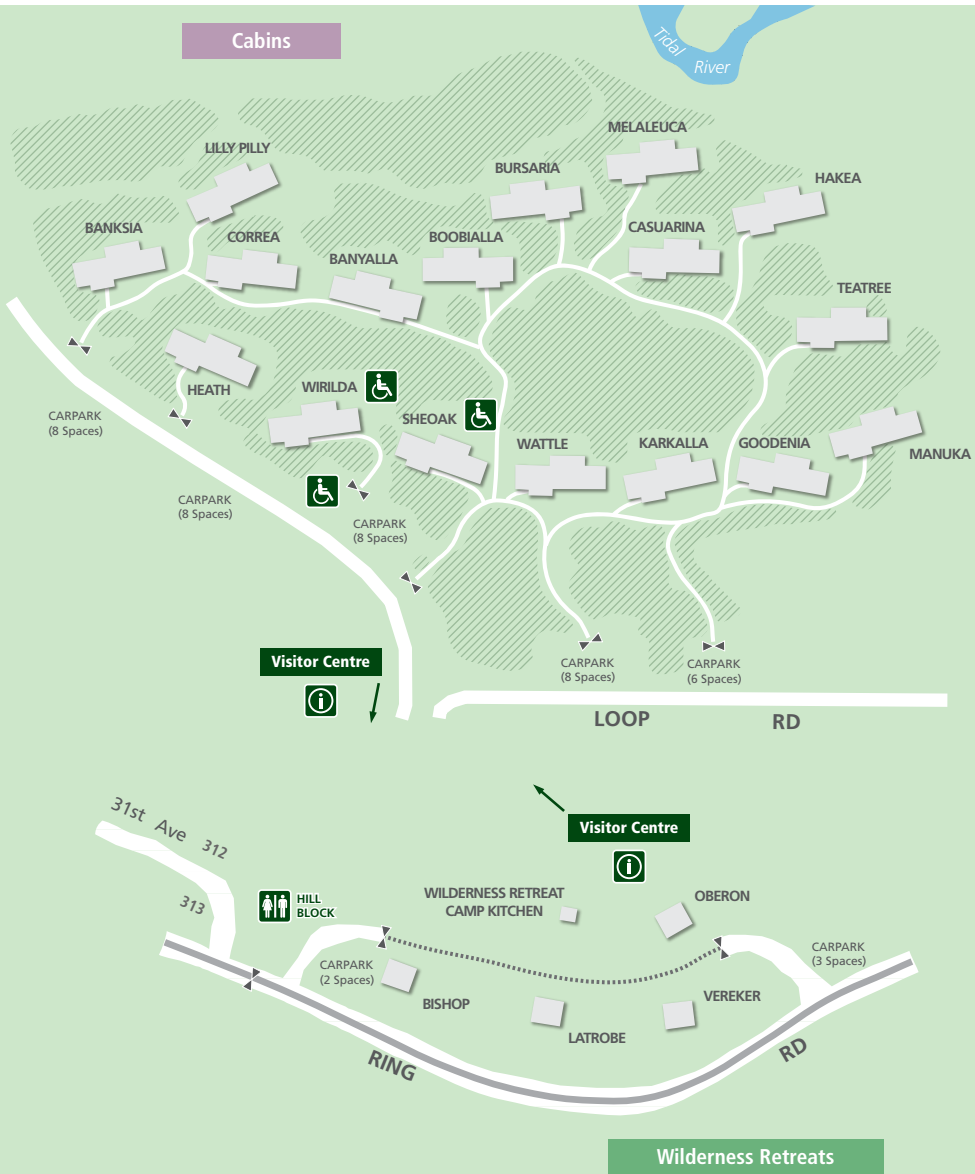

Wilson's Promontory National Park | Tidal River Accommodation

- Park information
- Toilets, showers & laundry
- Accessible accommodation
- Open air cinema
- Gate / Barrier
- Building
- Closed for revegetation
- Wilson's Promontory National Park
- Closed for revegetation

www.parks.vic.gov.au

Cartography by Parks Victoria April 2014
For mobile App search for Avenza PDF Maps