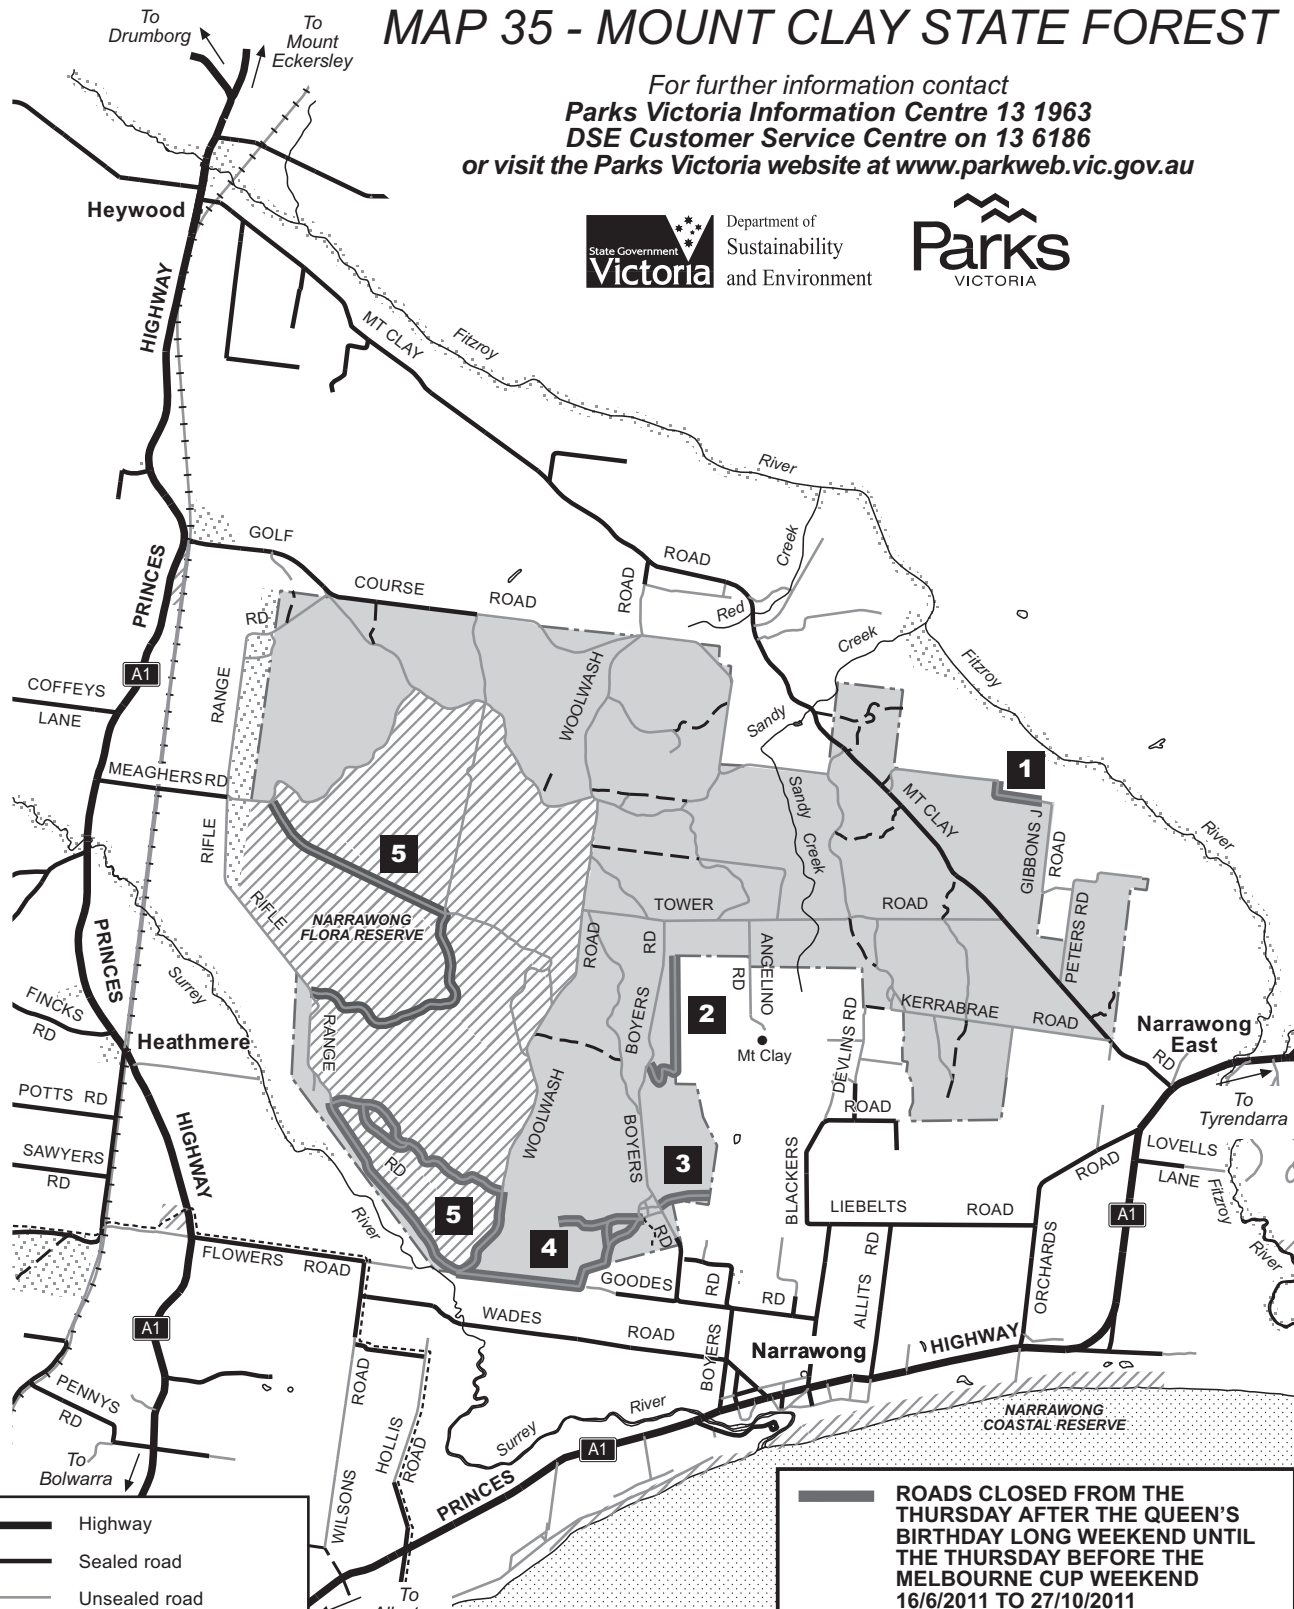

ROADS CLOSED FROM THE THURSDAY AFTER THE QUEEN'S BIRTHDAY LONG WEEKEND UNTIL THE THURSDAY BEFORE THE MELBOURNE CUP WEEKEND 16/6/2011 TO 27/10/2011

MOUNT CLAY STATE FOREST

1. Unnamed Boundary Track
2. Unnamed Track - Boyers Road
3. Unnamed Track - Boyers Road
4. Unnamed Track - Saw Pit Picnic Ground Track
5. Unnamed Boundary Track

NARRAWONG FLORA RESERVE

5. Unnamed Boundary Track

These roads are closed to protect road surfaces and the environment, and for public safety. Road Closures may be extended beyond the dates shown, depending on weather conditions.

ROADS CLOSED FROM THE THURSDAY AFTER THE QUEEN'S BIRTHDAY LONG WEEKEND UNTIL THE THURSDAY BEFORE THE MELBOURNE CUP WEEKEND 16/6/2011 TO 27/10/2011

DERGHOLM STATE PARK

2. Bogalara Boundary Track
3. Ferguson Track
4. Yellow Gum Track

These roads are closed to protect road surfaces and the environment, and for public safety. Road Closures may be extended beyond the dates shown, depending on weather conditions.