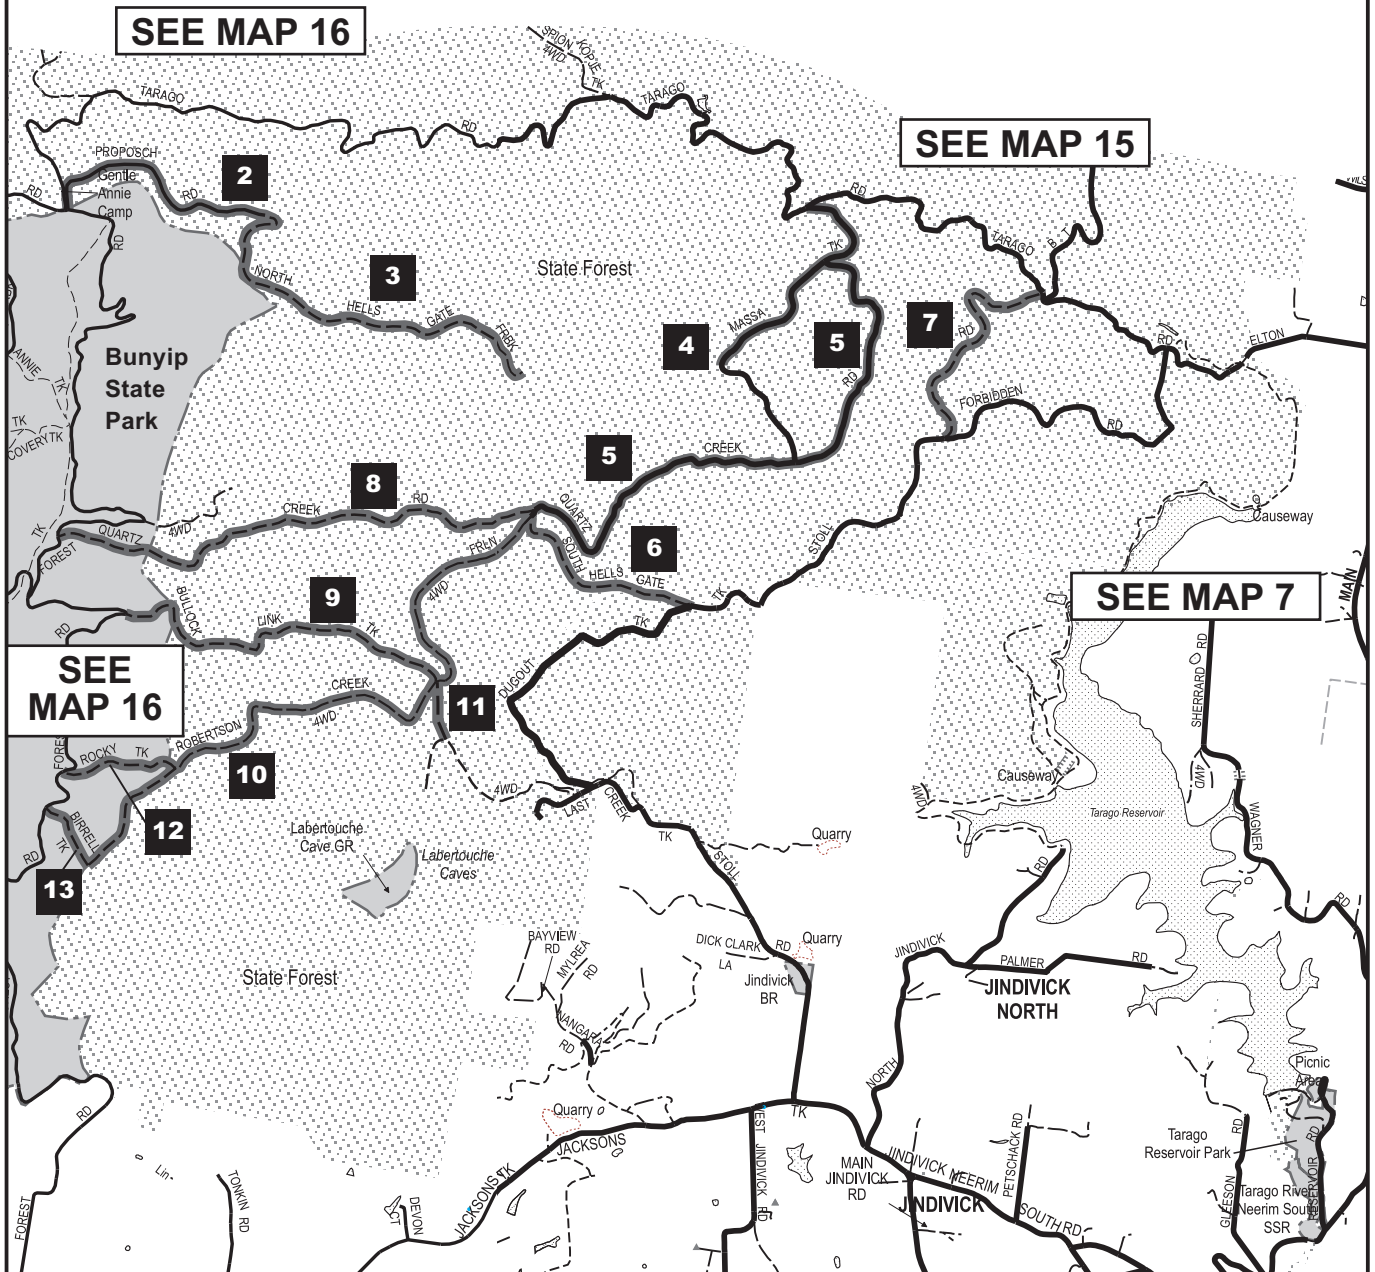

SEASONAL ROAD CLOSURES 2011

MAP 16A - TARAGO/BUNYIP FOREST

For further information contact
Parks Victoria Information Centre 13 1963
DSE Customer Service Centre on 13 6186
 or visit the Parks Victoria website at www.parkweb.vic.gov.au

SEE MAP 16

SEE MAP 16

SEE MAP 15

SEE MAP 7

State Government
Victoria Department of Sustainability and Environment

Parks
 VICTORIA

0 500 1000 1500
 METRES
 Cartography by Spatial Vision 2010
 M/6514

— Sealed road ■ Park & Reserve
 - - - 4WD track ● State Forest

ROADS CLOSED FROM 1/5/2011 TO 31/10/2011

TARAGO STATE FOREST

2. Proposch Road
3. North Hells Gate Firebreak
4. Massa Track
5. Quartz Creek Road
6. South Hells Gate Track
7. Stoll Track

ROADS CLOSED FROM 16/6/2011 TO 27/10/2011

LABERTOUCHE STATE FOREST

8. Quartz Creek Road
9. Bullock Link Track
10. Roberston Creek Track
11. Bullock Link Extension Track
12. Rocky Track
13. Birrell Track

These roads are closed to protect road surfaces and the environment, and for public safety. Road Closures may be extended beyond the dates shown, depending on weather conditions.