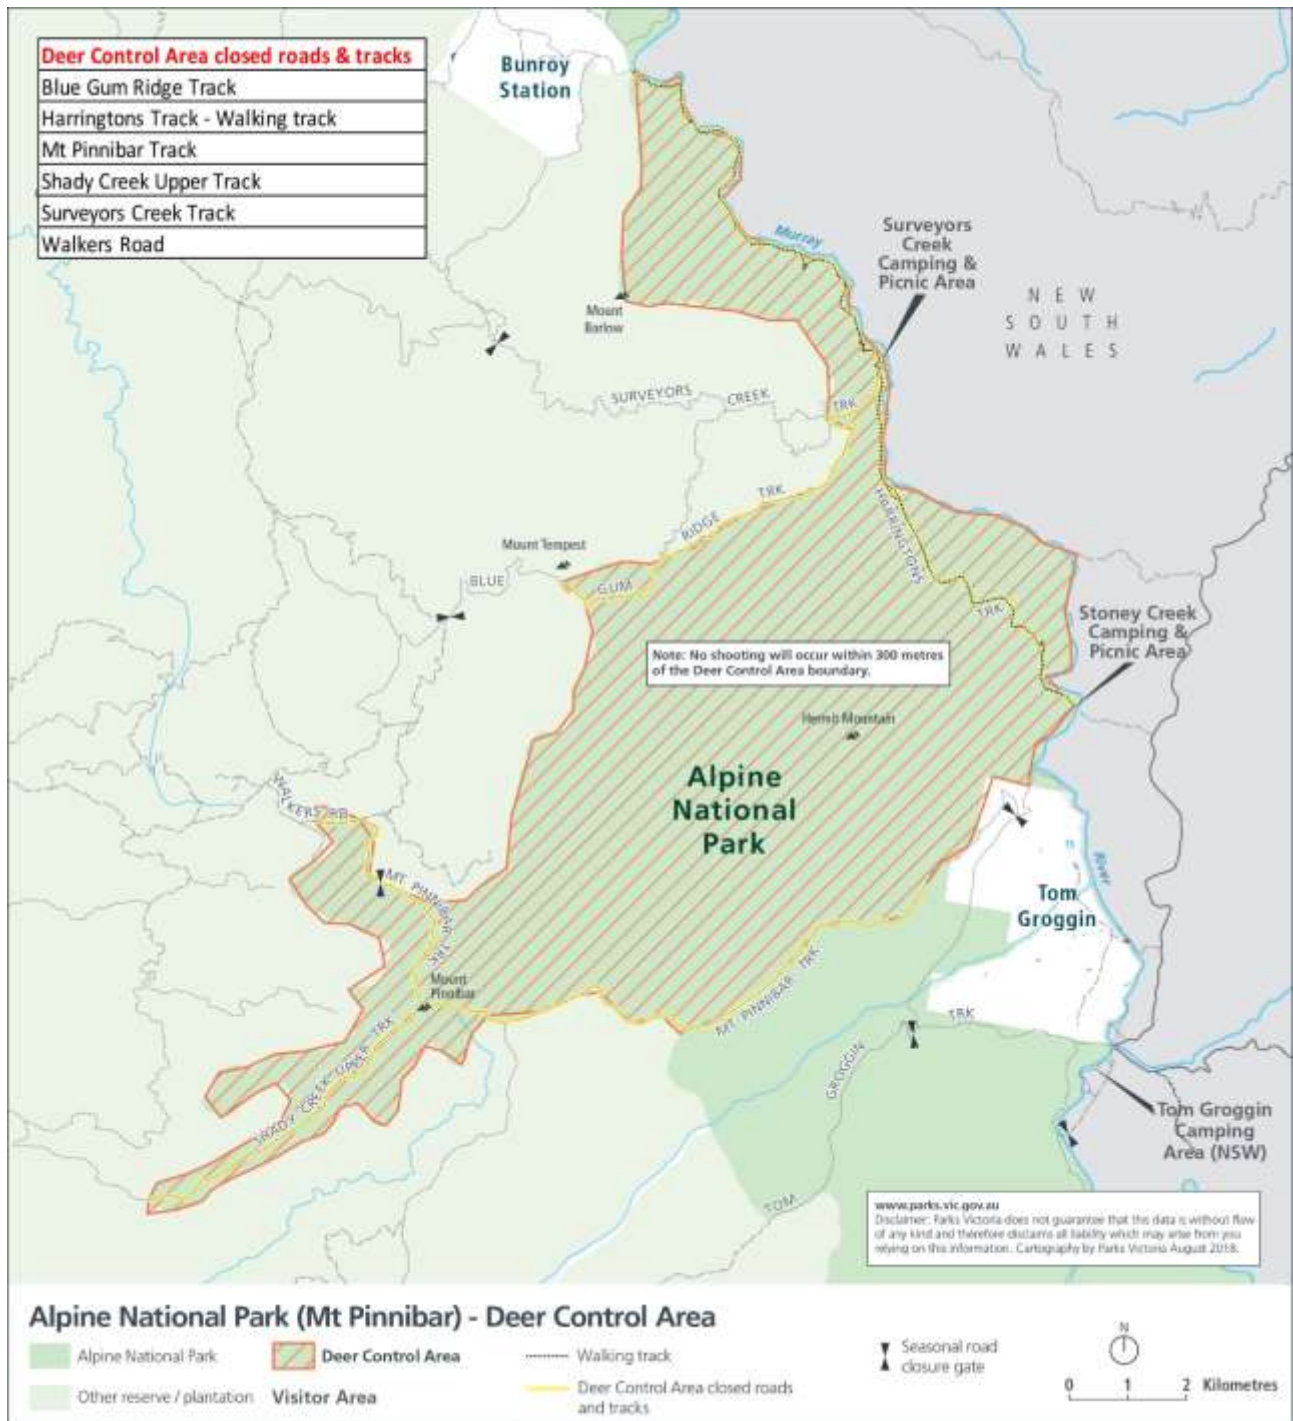

# Park Management Notification

## Deer aerial shooting trial

Deer Control Area – Alpine National Park (Mt Pinnibar area)

Areas closed 16<sup>th</sup> October – 19<sup>th</sup> October 2018 (inclusive)