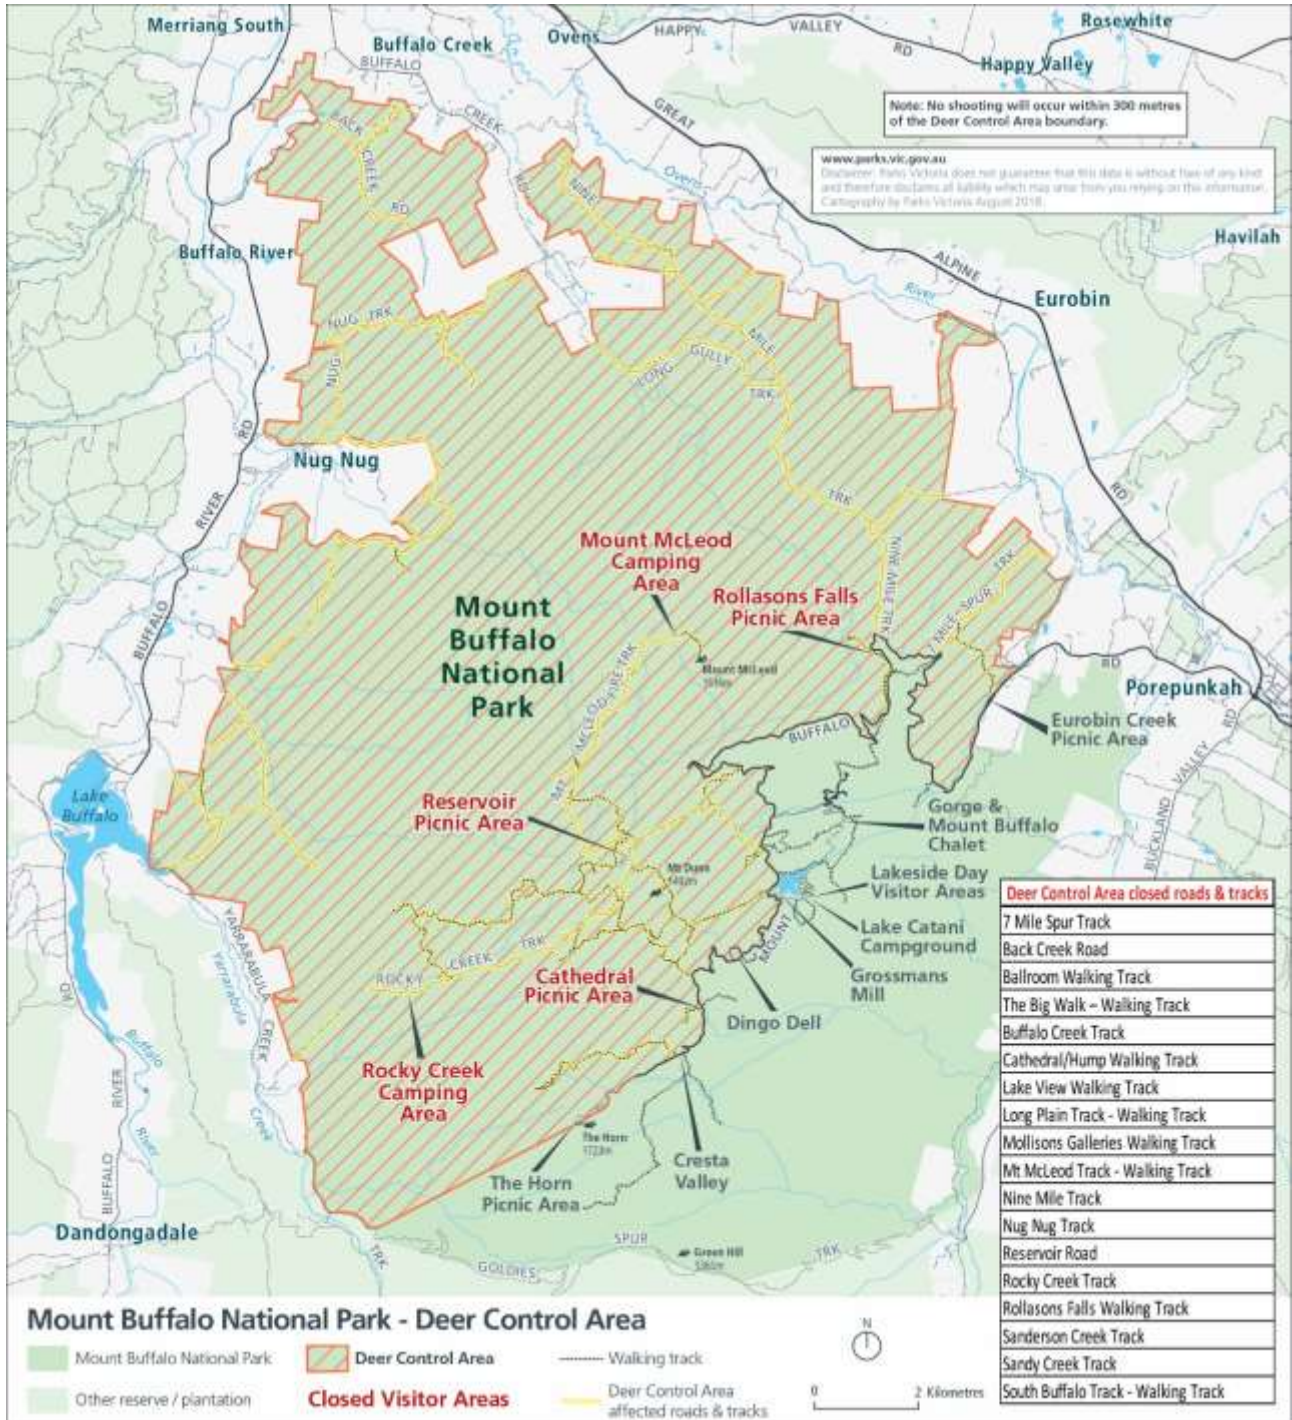

Park Management Notification

Deer aerial shooting trial

Deer Control Area – Mt Buffalo National Park
Area closed 16th October – 19th October 2018 (inclusive)