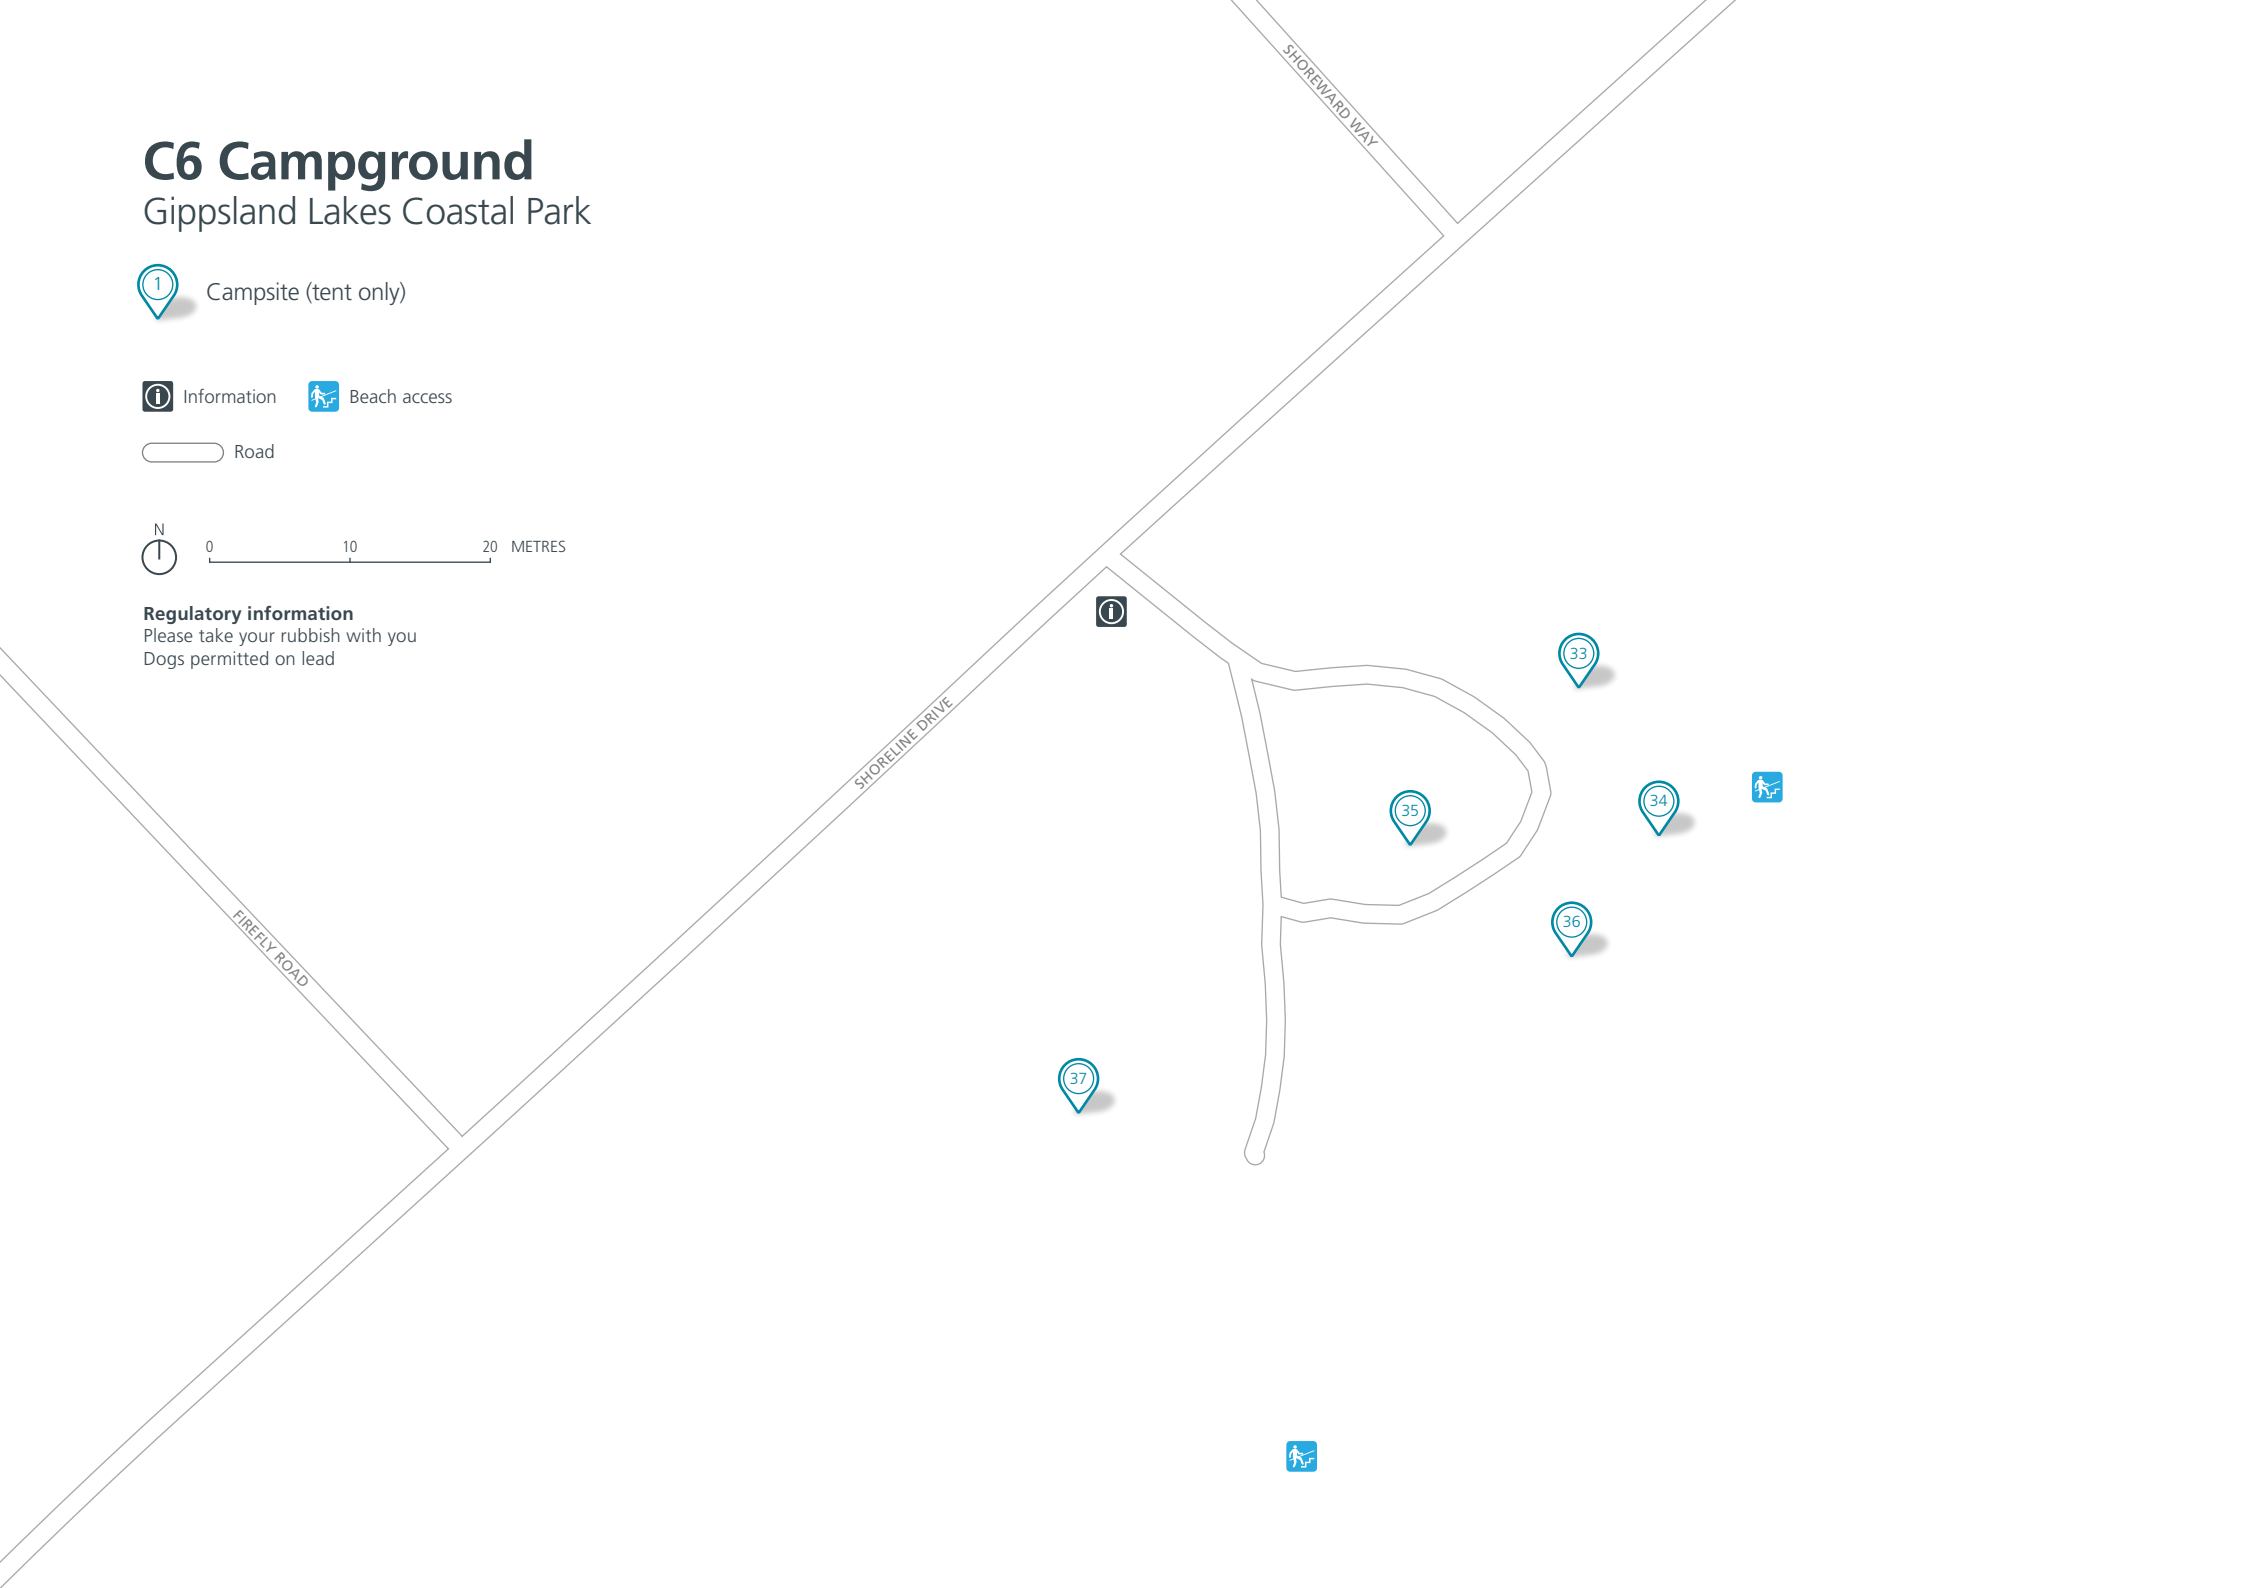

C6 Campground

Gippsland Lakes Coastal Park

Campsite (tent only)

Information Beach access

Road

0 10 20 METRES

Regulatory information
Please take your rubbish with you
Dogs permitted on lead