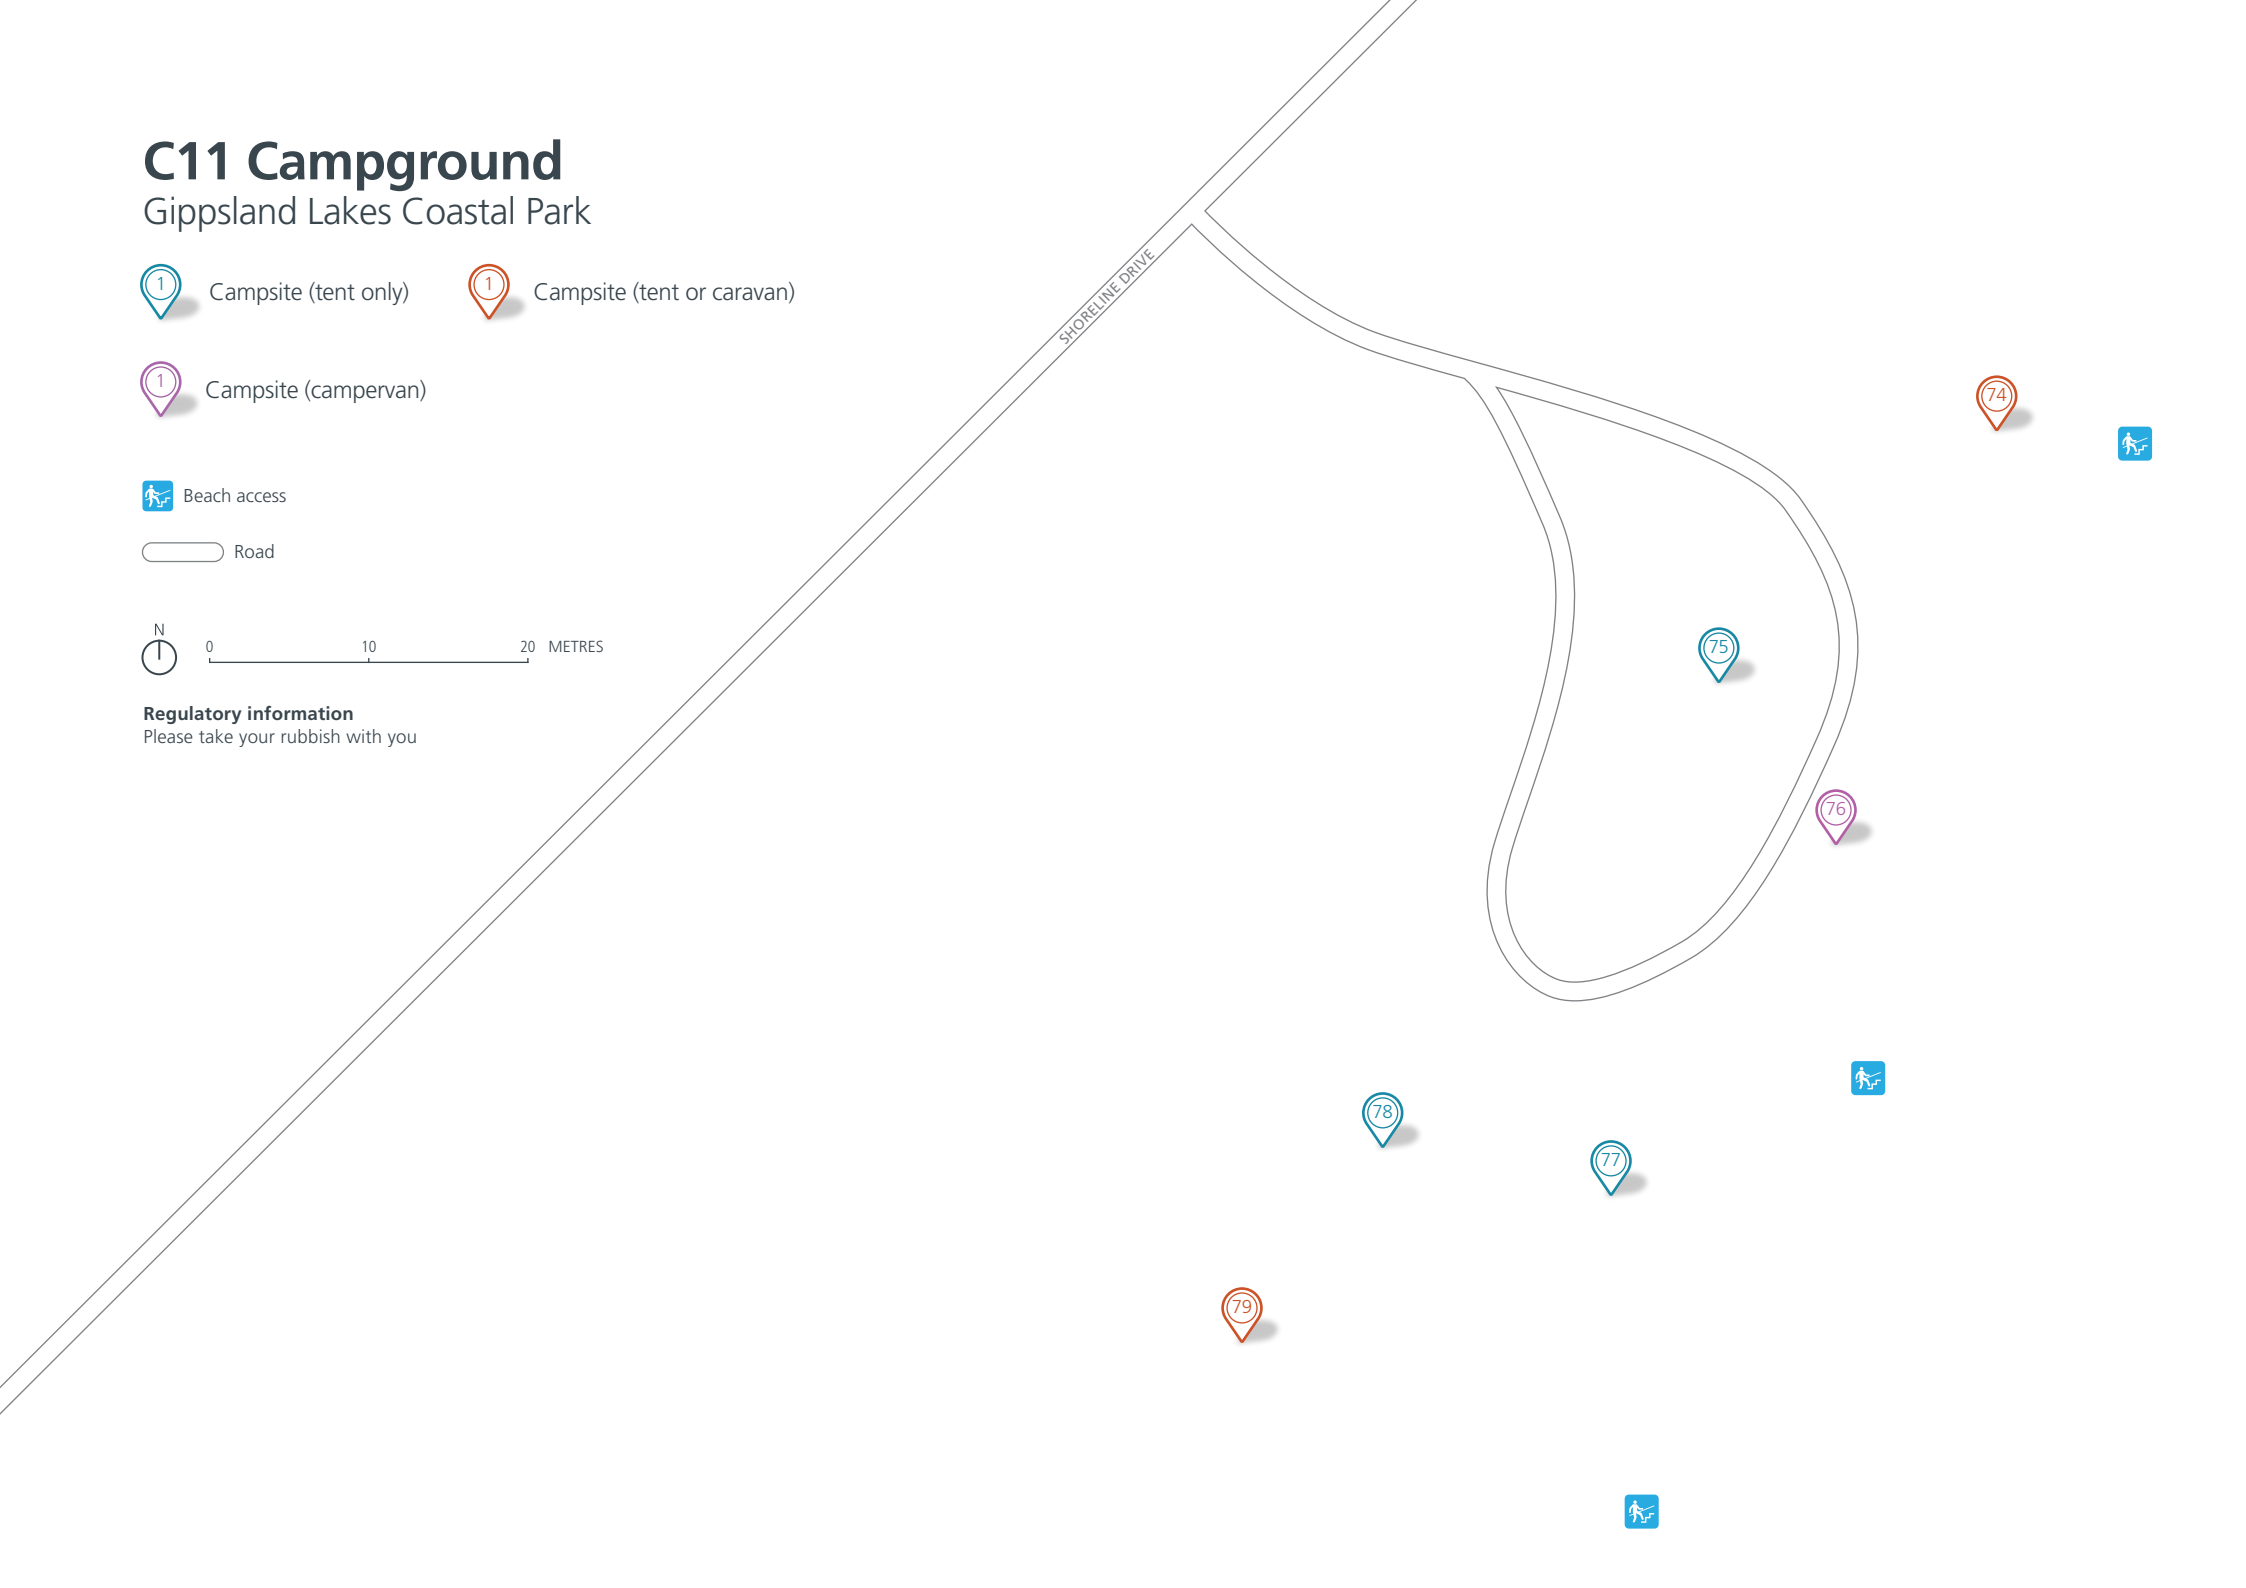

C11 Campground

Gippsland Lakes Coastal Park

Campsite (tent only)   Campsite (tent or caravan)

Campsite (campervan)

Beach access

Road

Regulatory information
Please take your rubbish with you