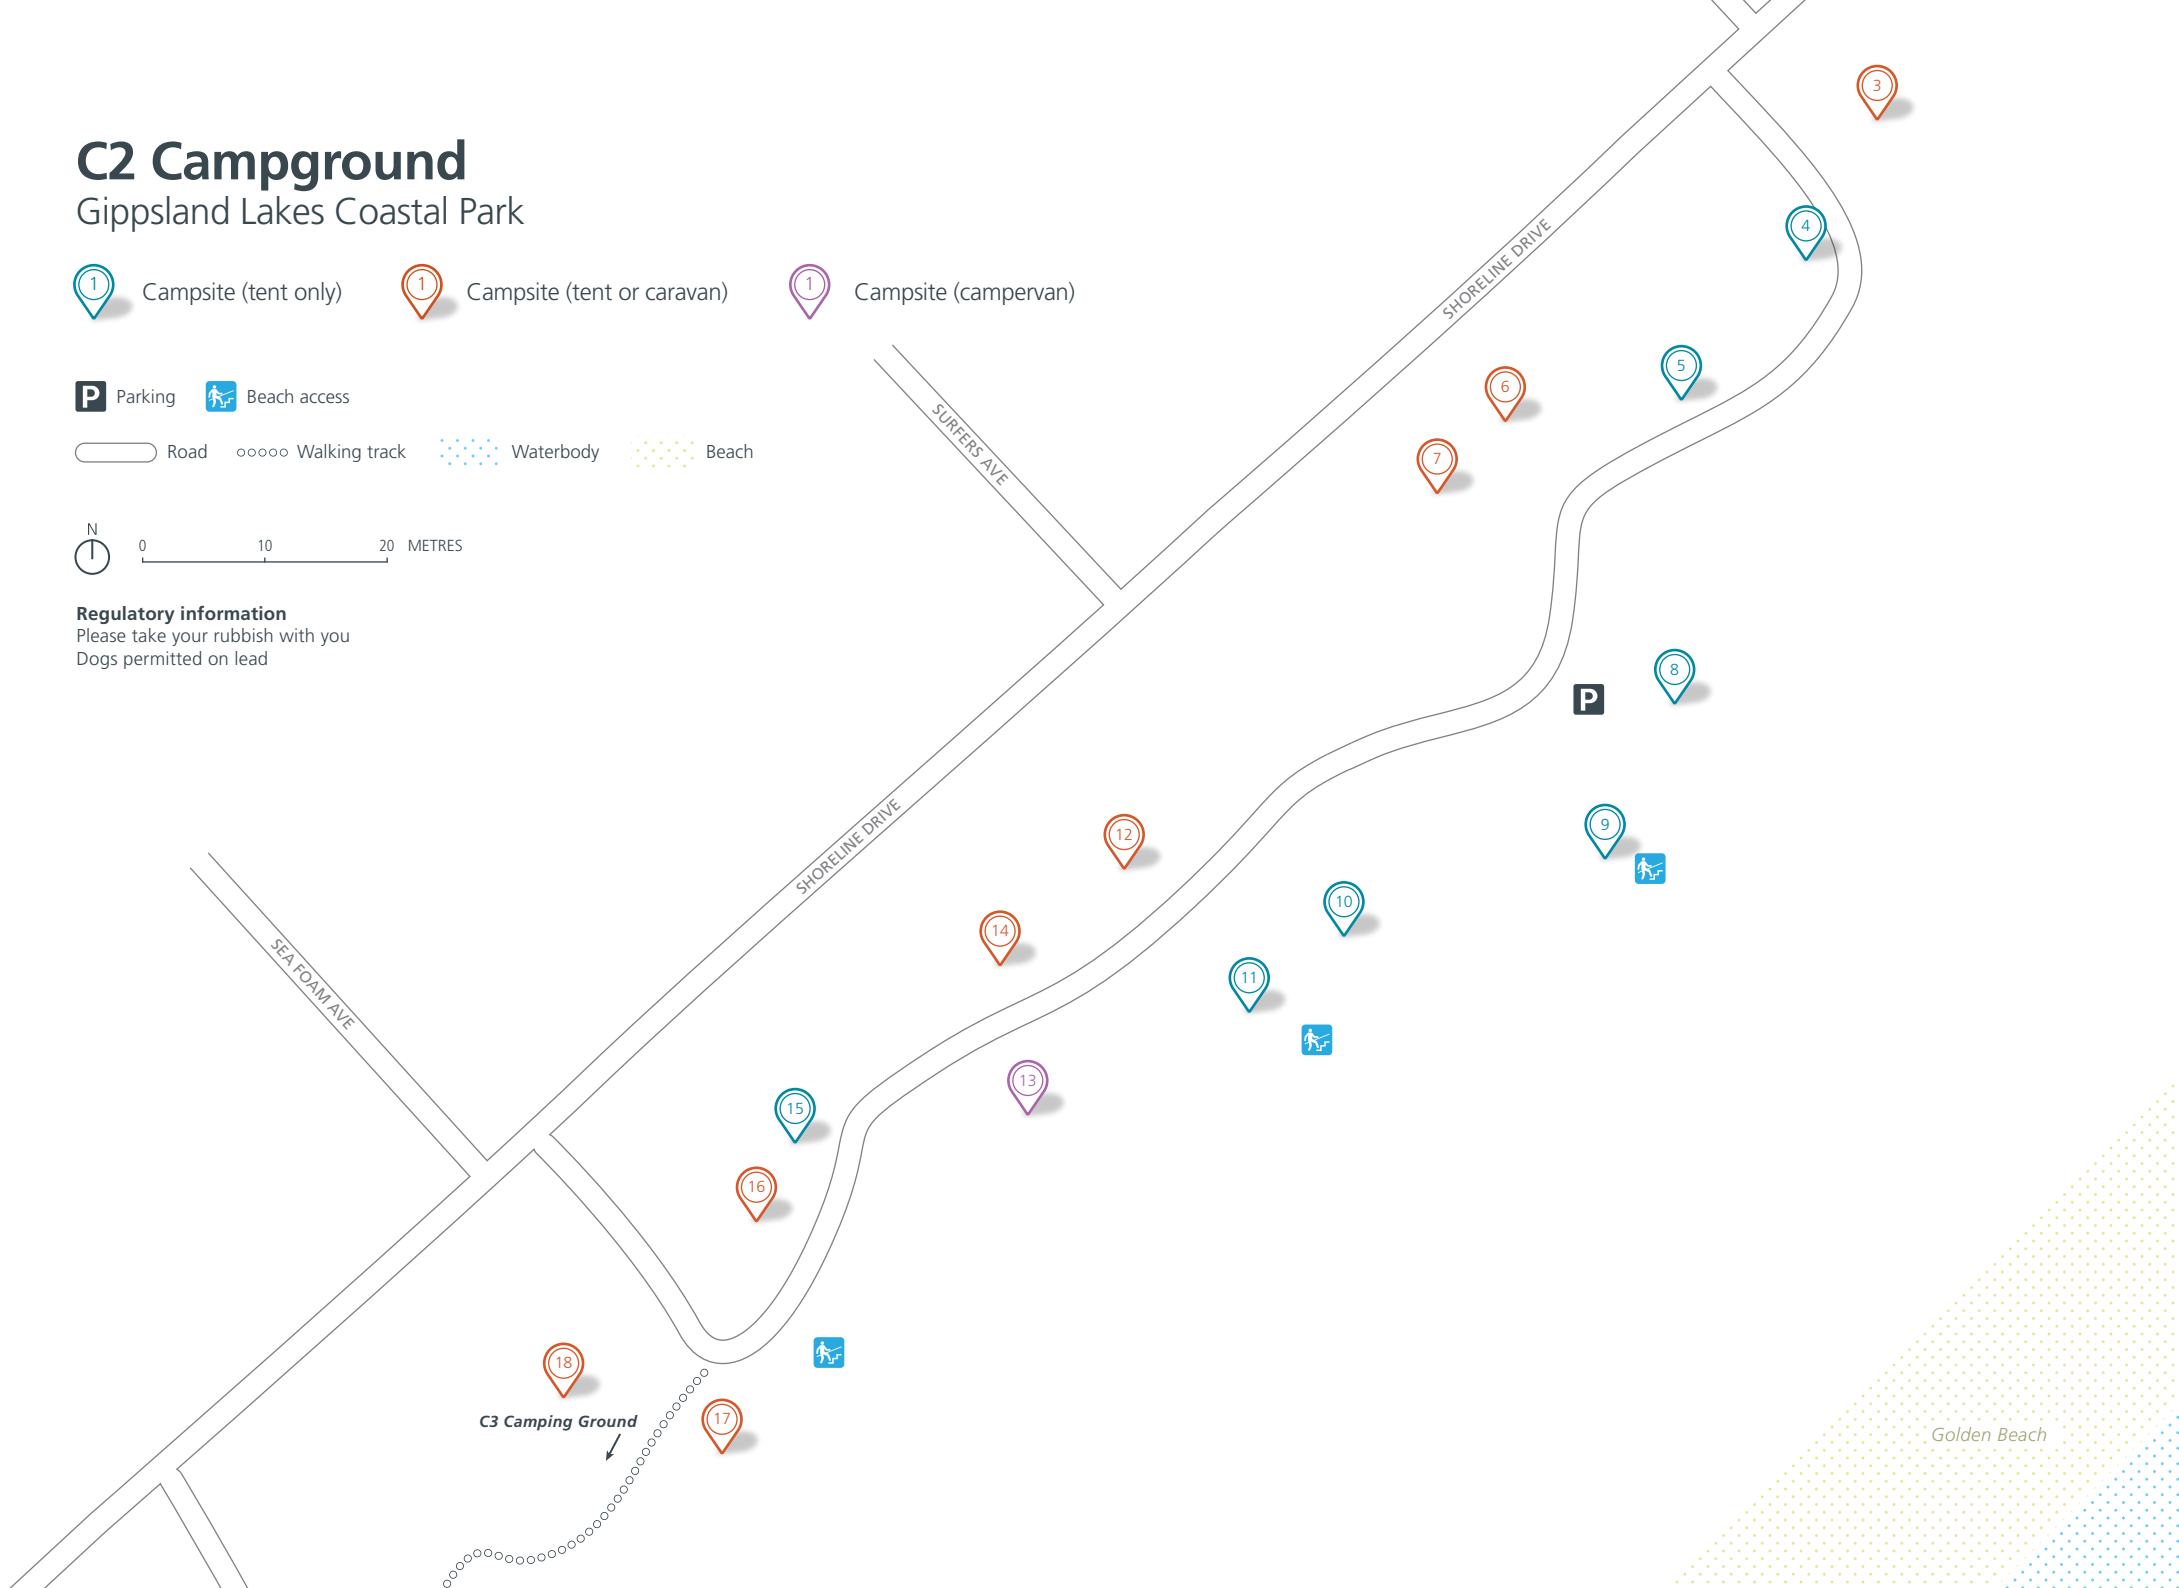

C2 Campground

Gippsland Lakes Coastal Park

- Campsite (tent only)
- Campsite (tent or caravan)
- Campsite (campervan)

- Parking
- Beach access

- Road
- Walking track
- Waterbody
- Beach

Regulatory information

Please take your rubbish with you
Dogs permitted on lead