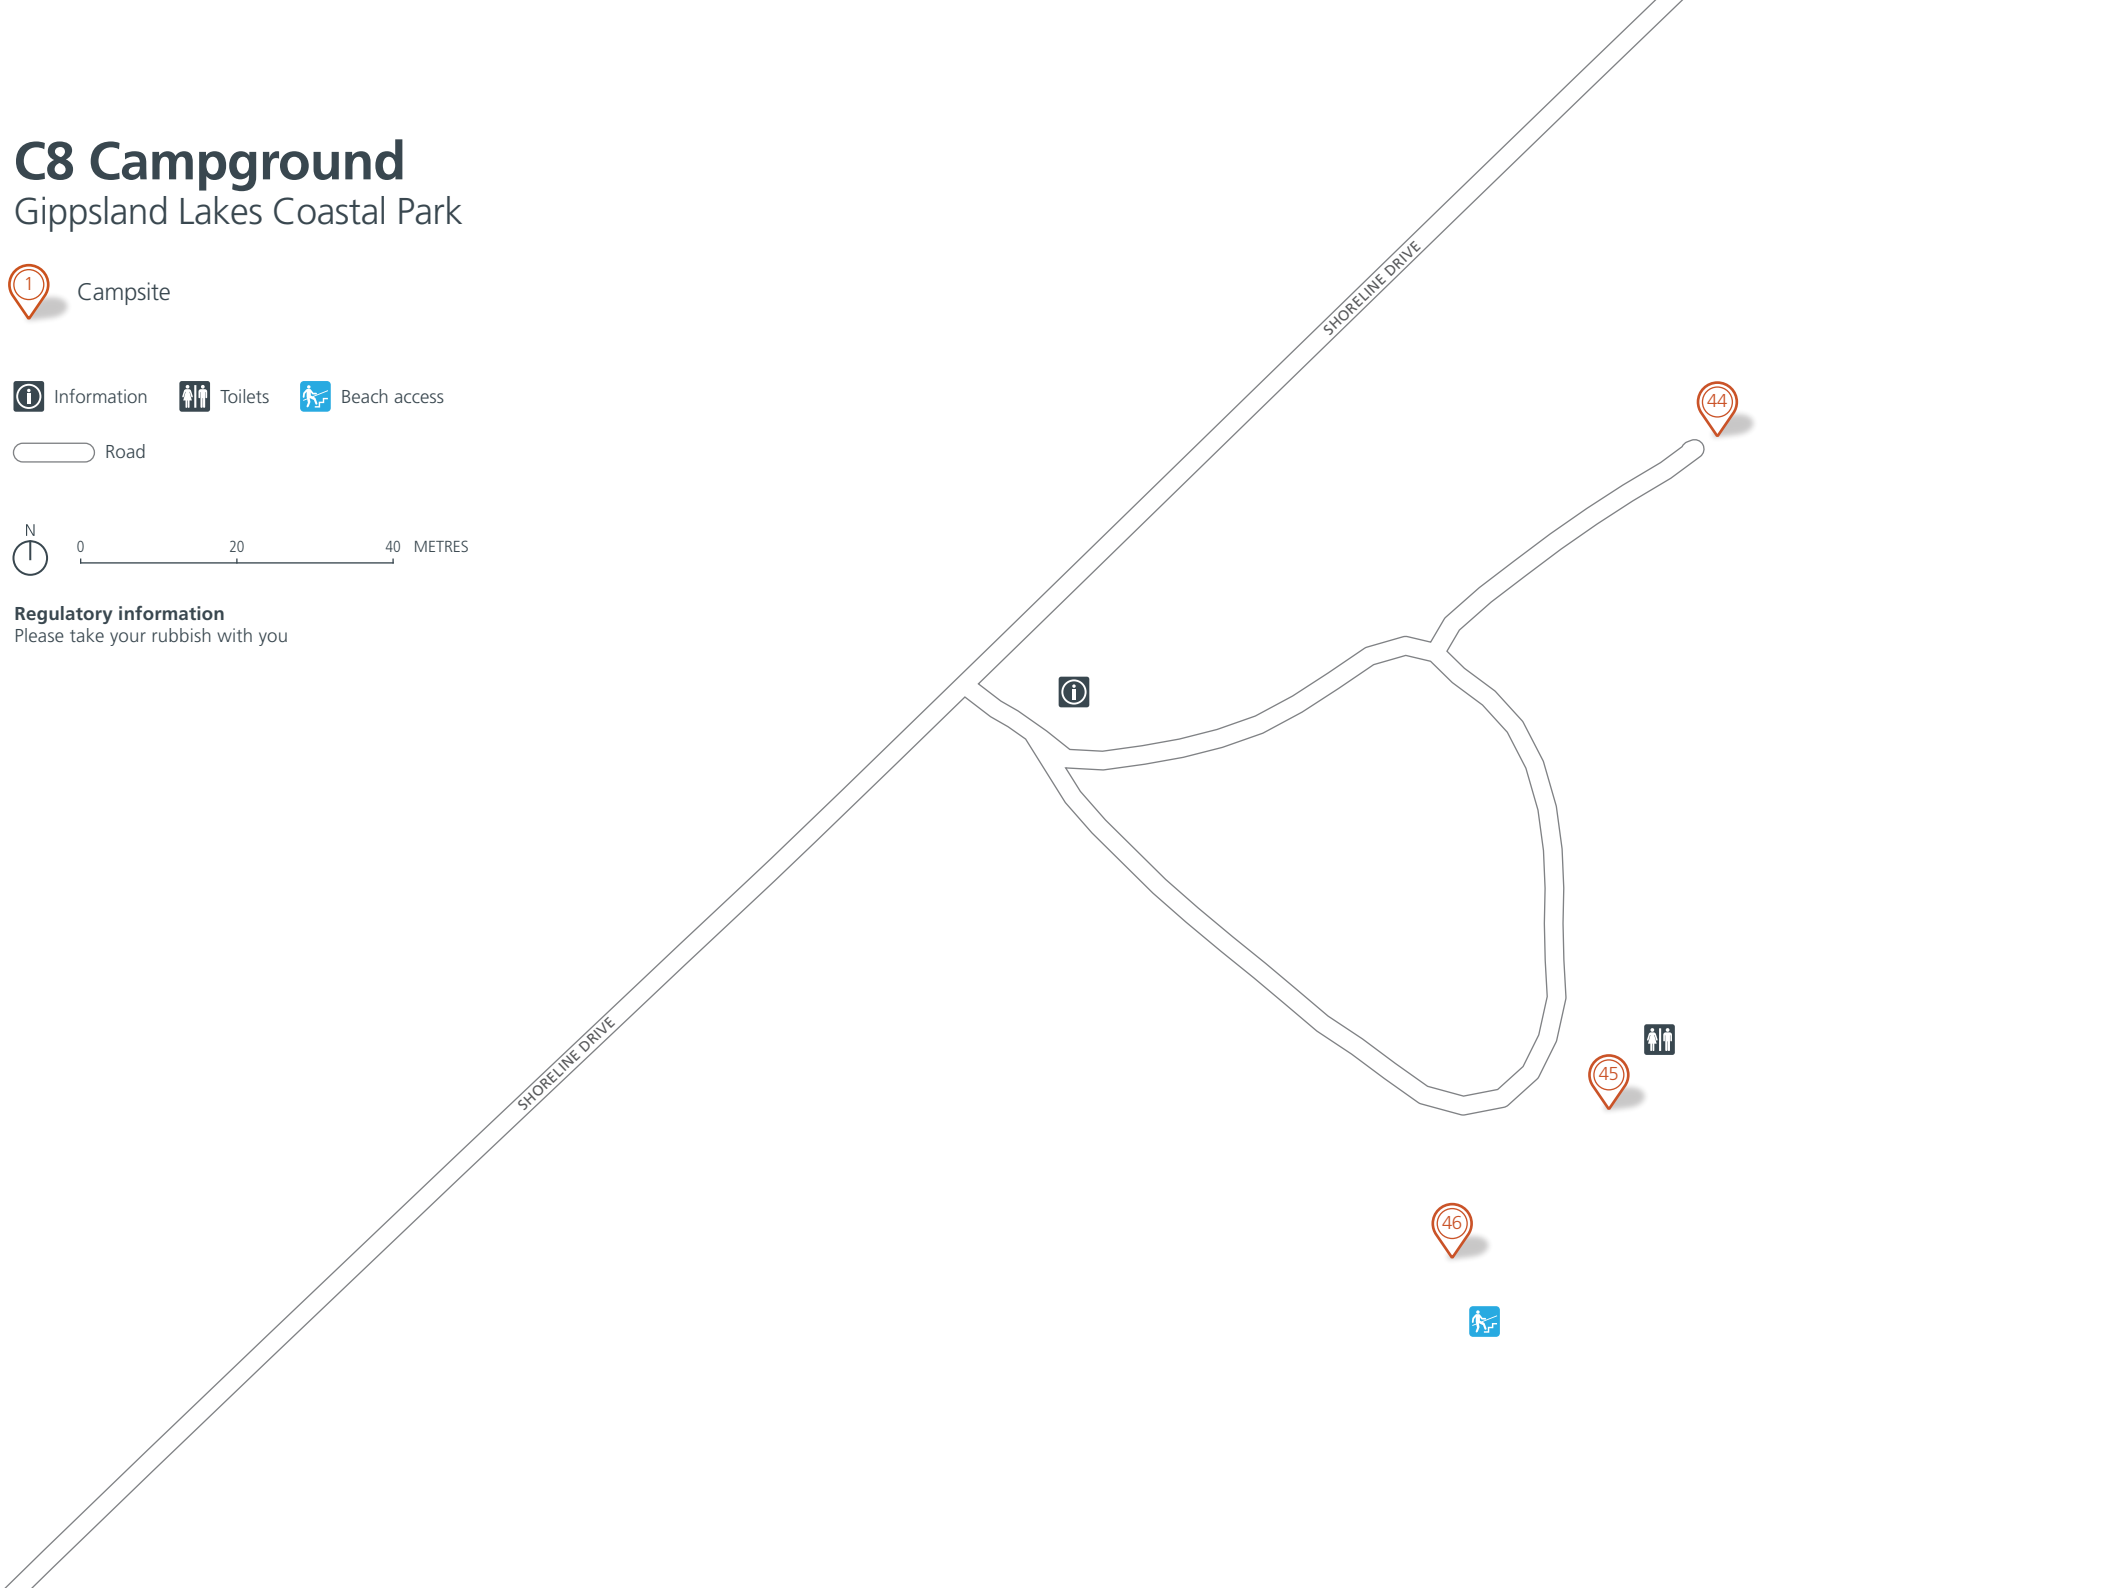

C8 Campground

Gippsland Lakes Coastal Park

Campsite

Information Toilets Beach access

Road

Regulatory information
Please take your rubbish with you