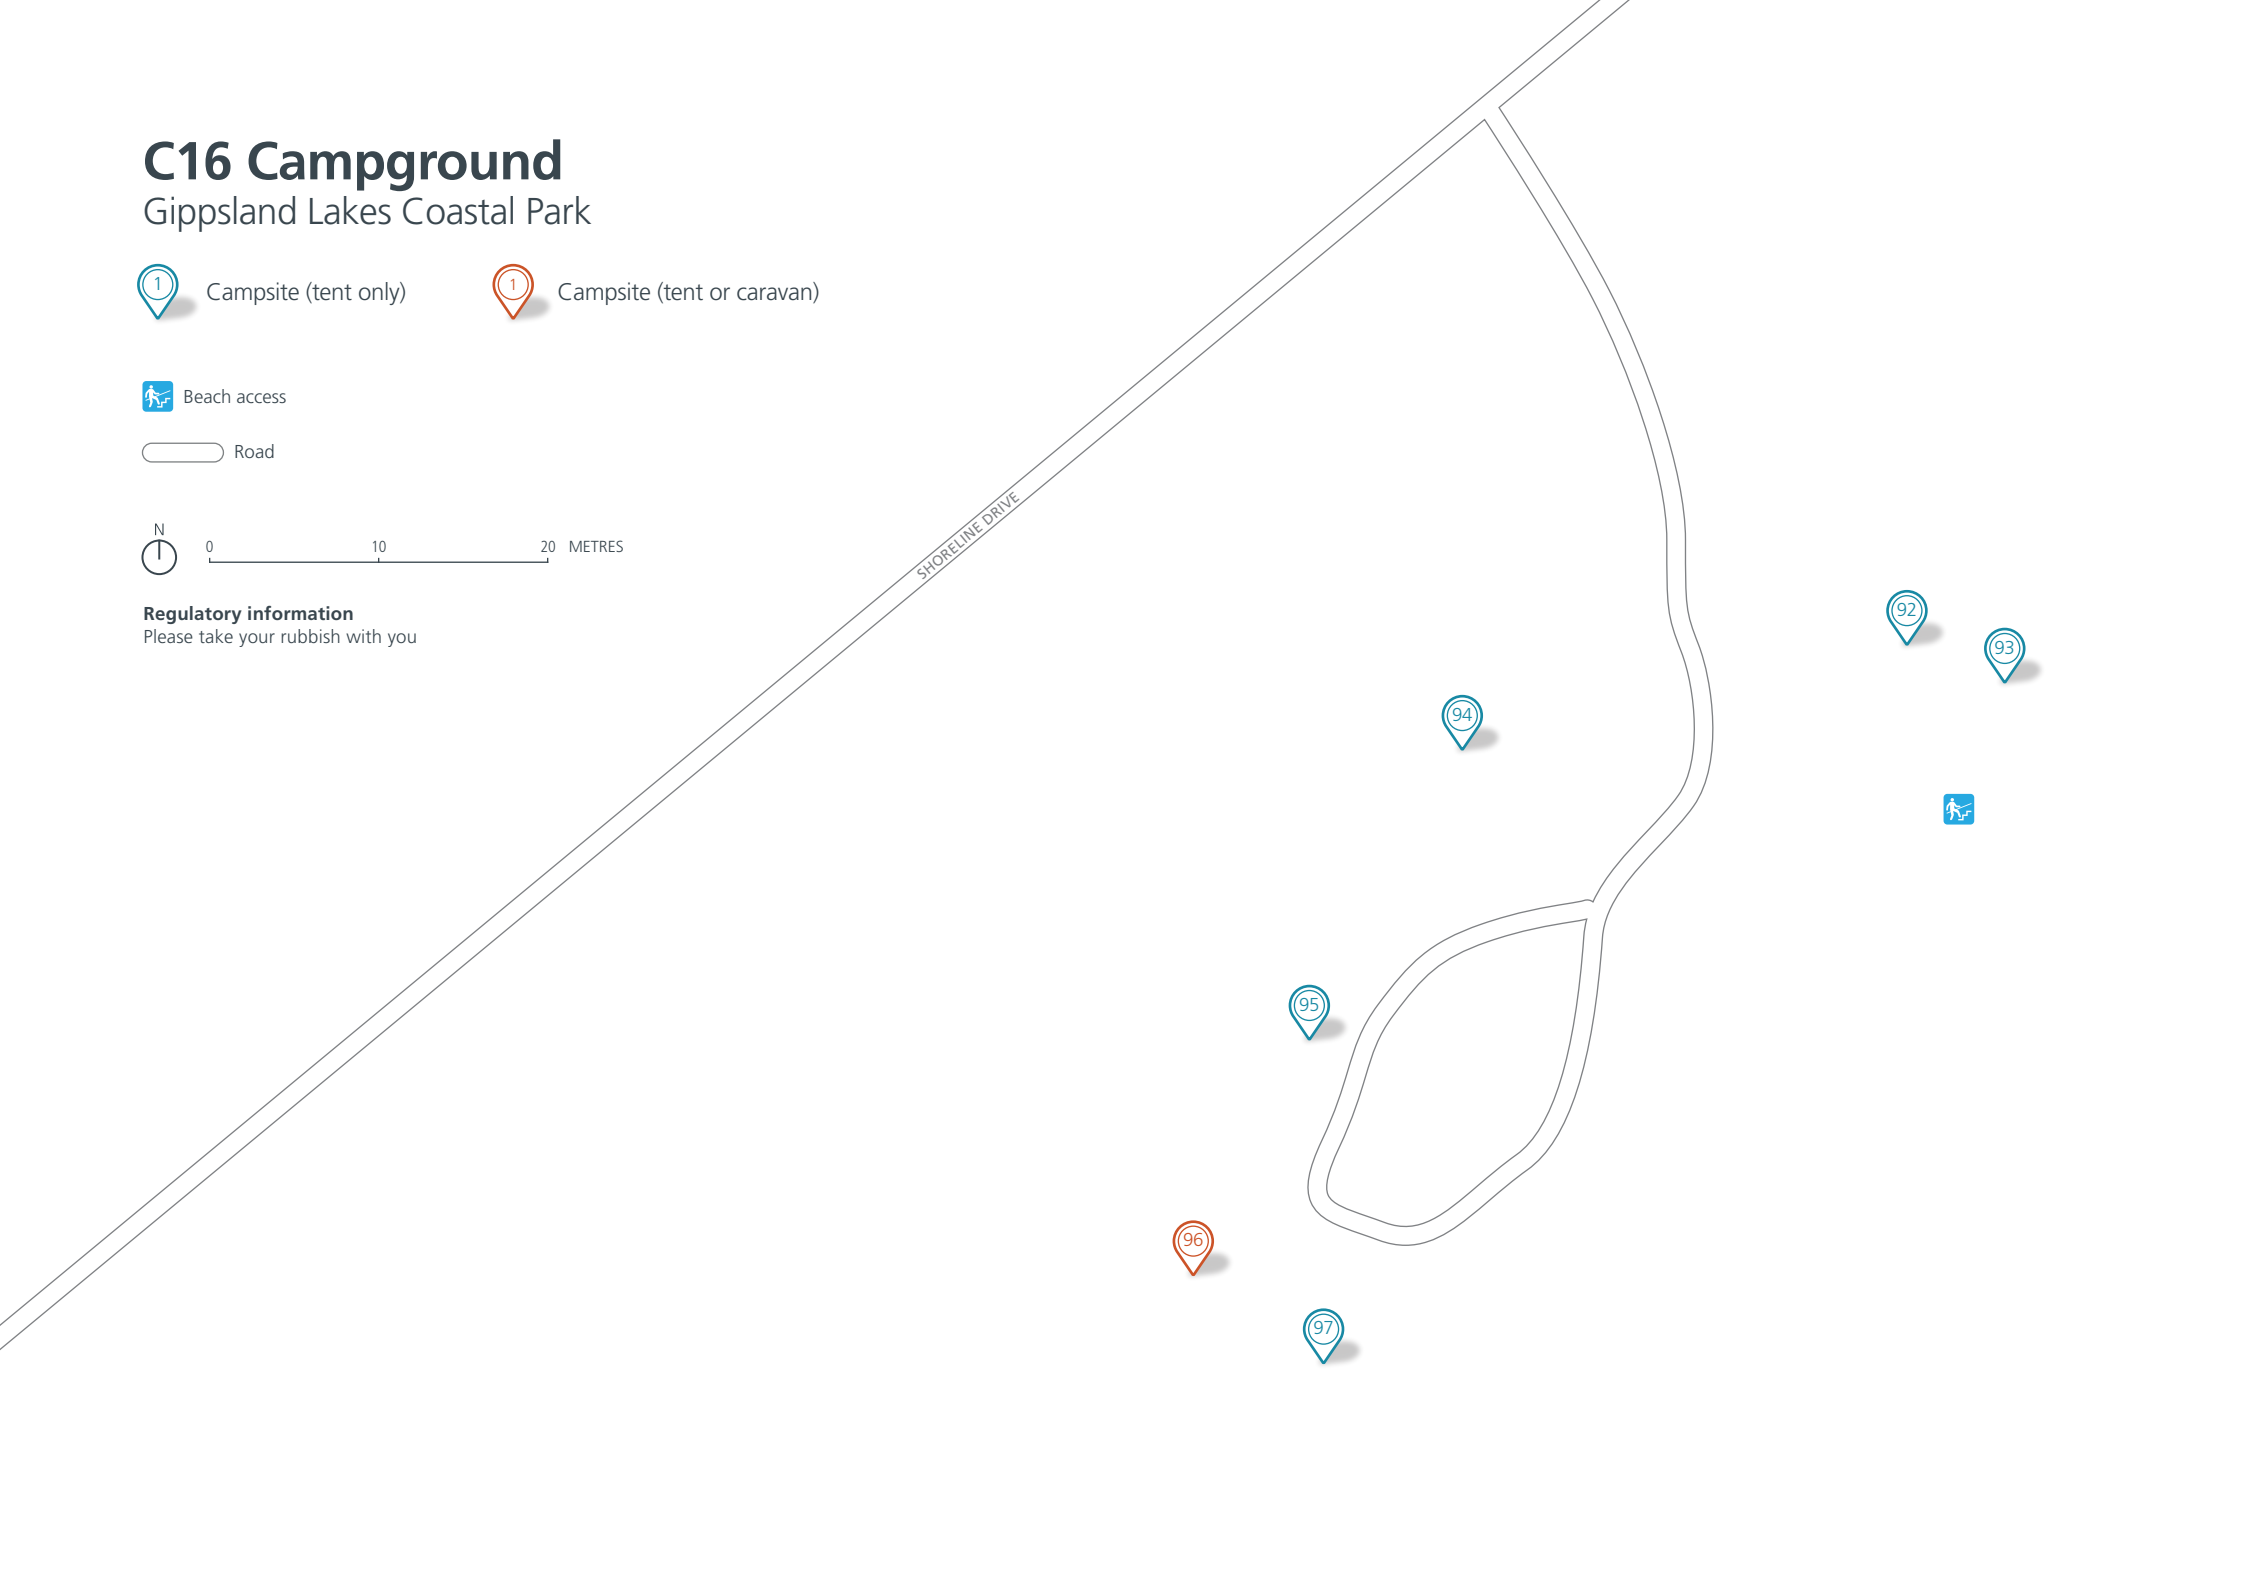

C16 Campground

Gippsland Lakes Coastal Park

Campsite (tent only)   Campsite (tent or caravan)

Beach access

Road

N
0 10 20 METRES

Regulatory information
Please take your rubbish with you