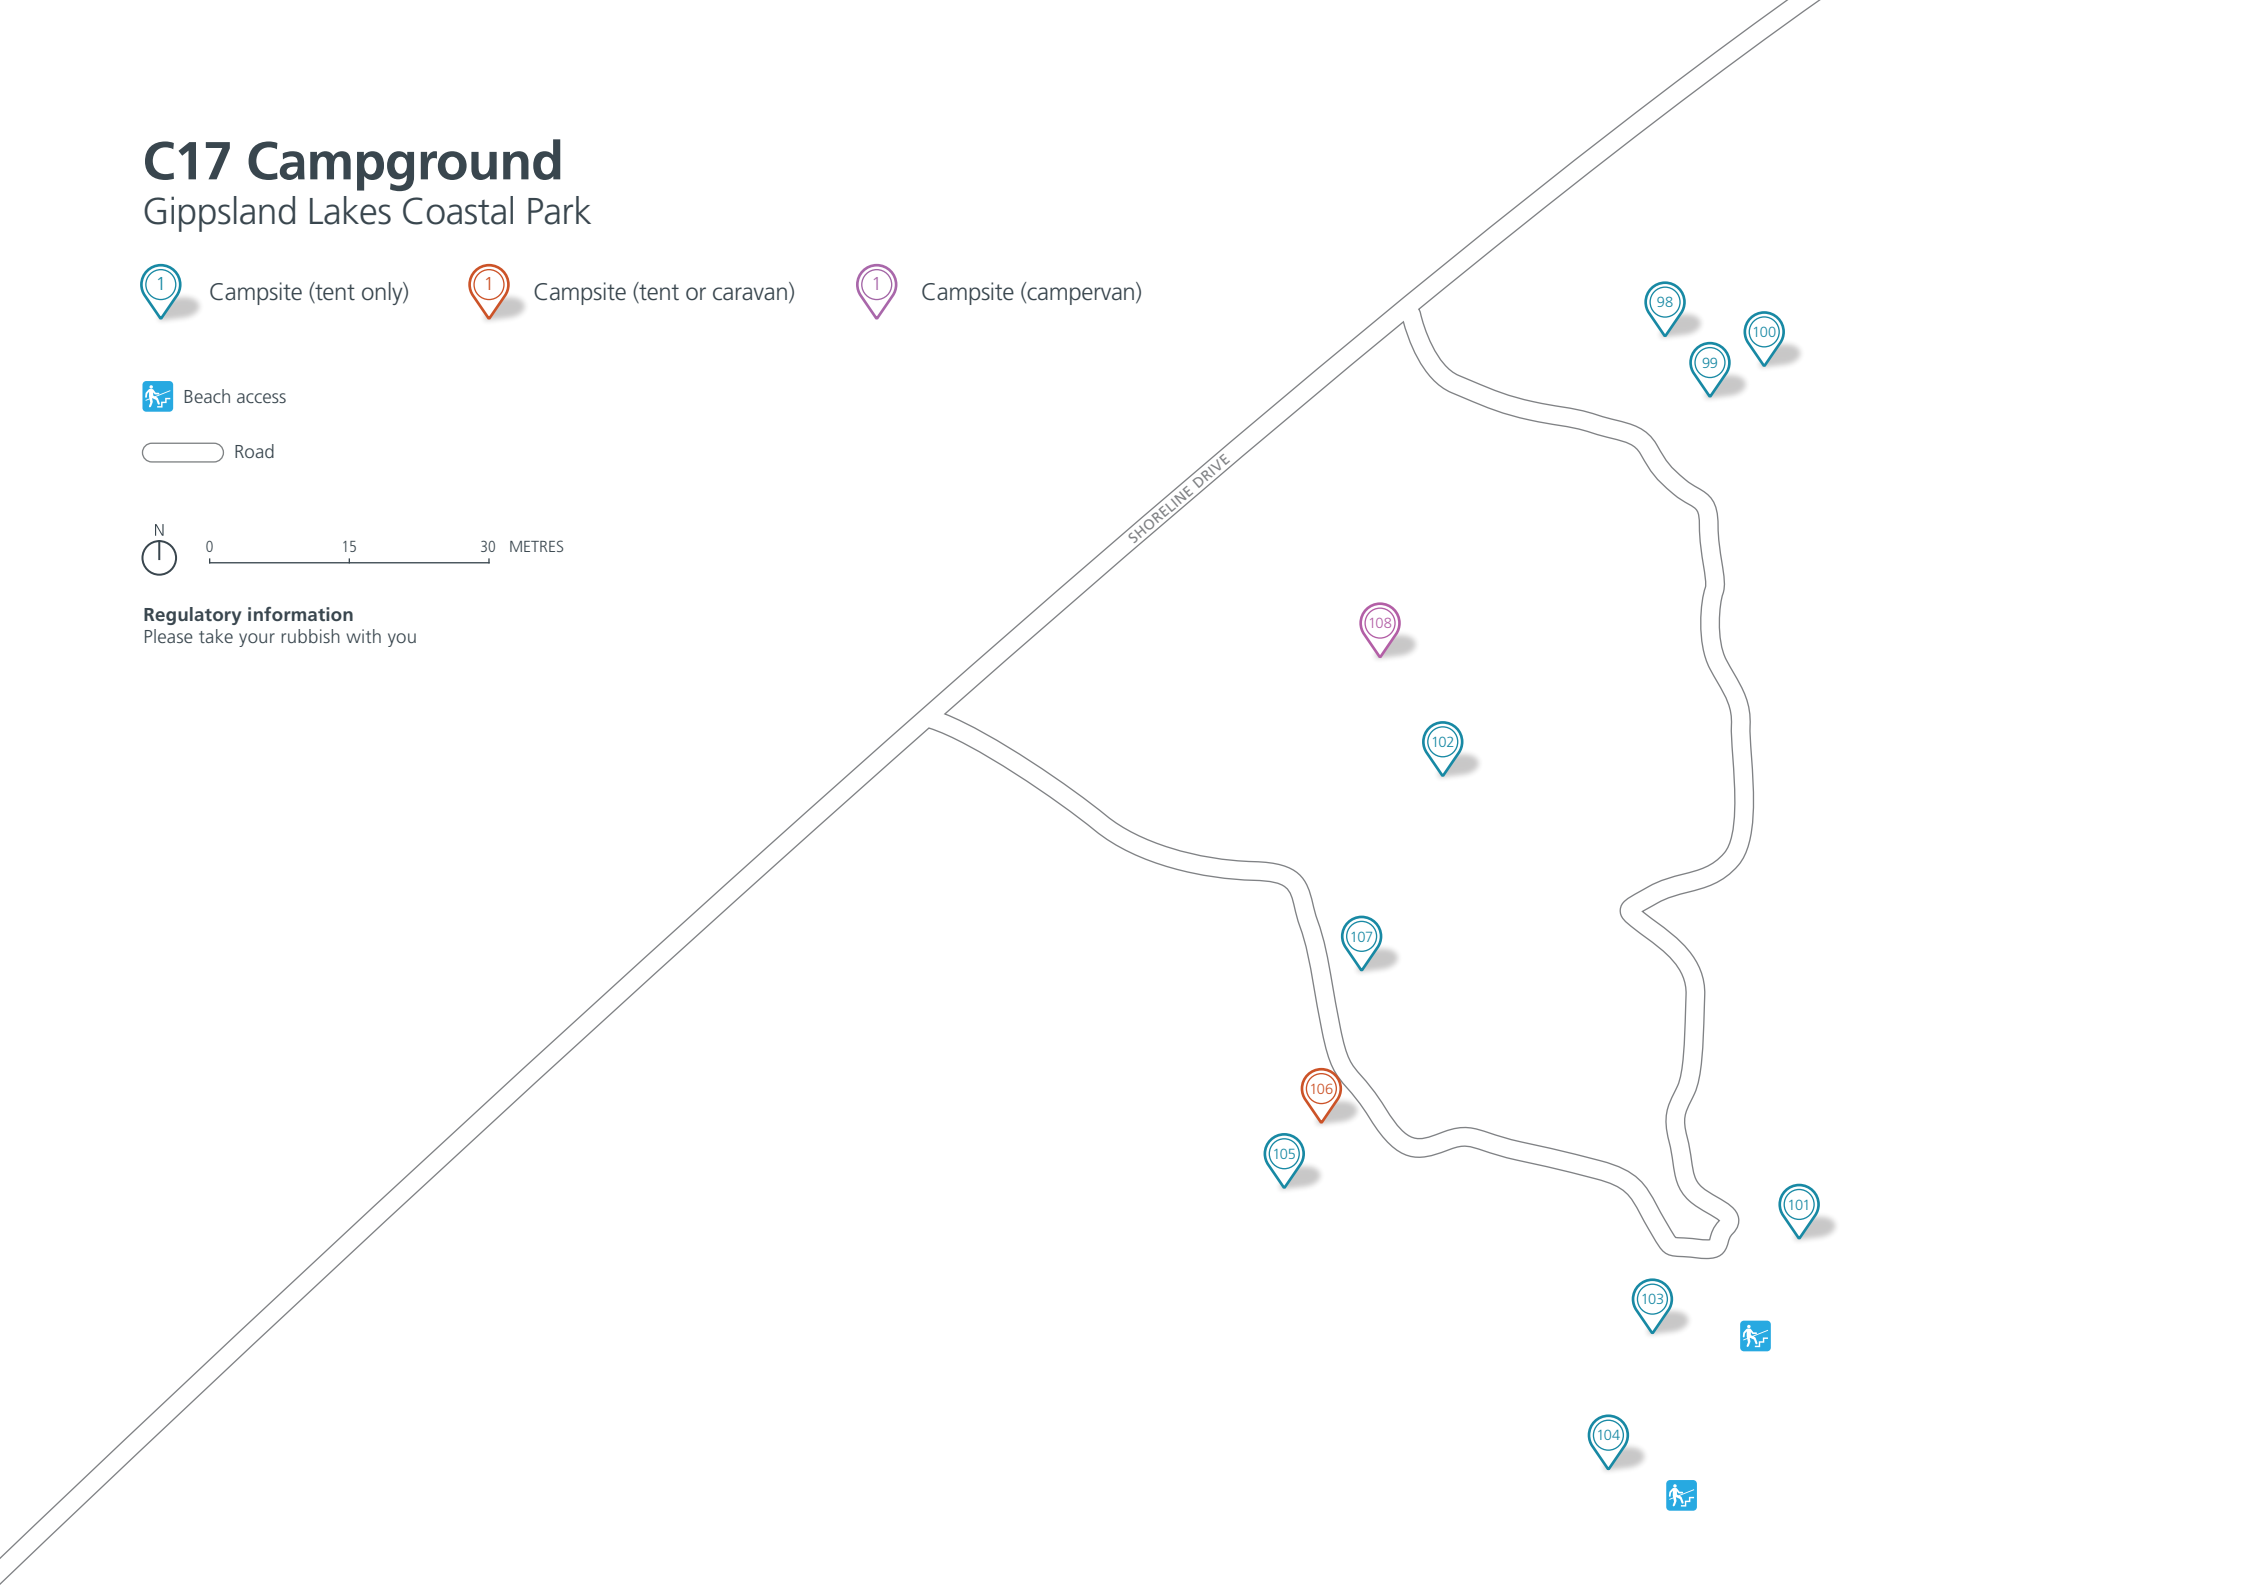

C17 Campground

Gippsland Lakes Coastal Park

- Campsite (tent only)
- Campsite (tent or caravan)
- Campsite (campervan)

Beach access

Road

Regulatory information
Please take your rubbish with you