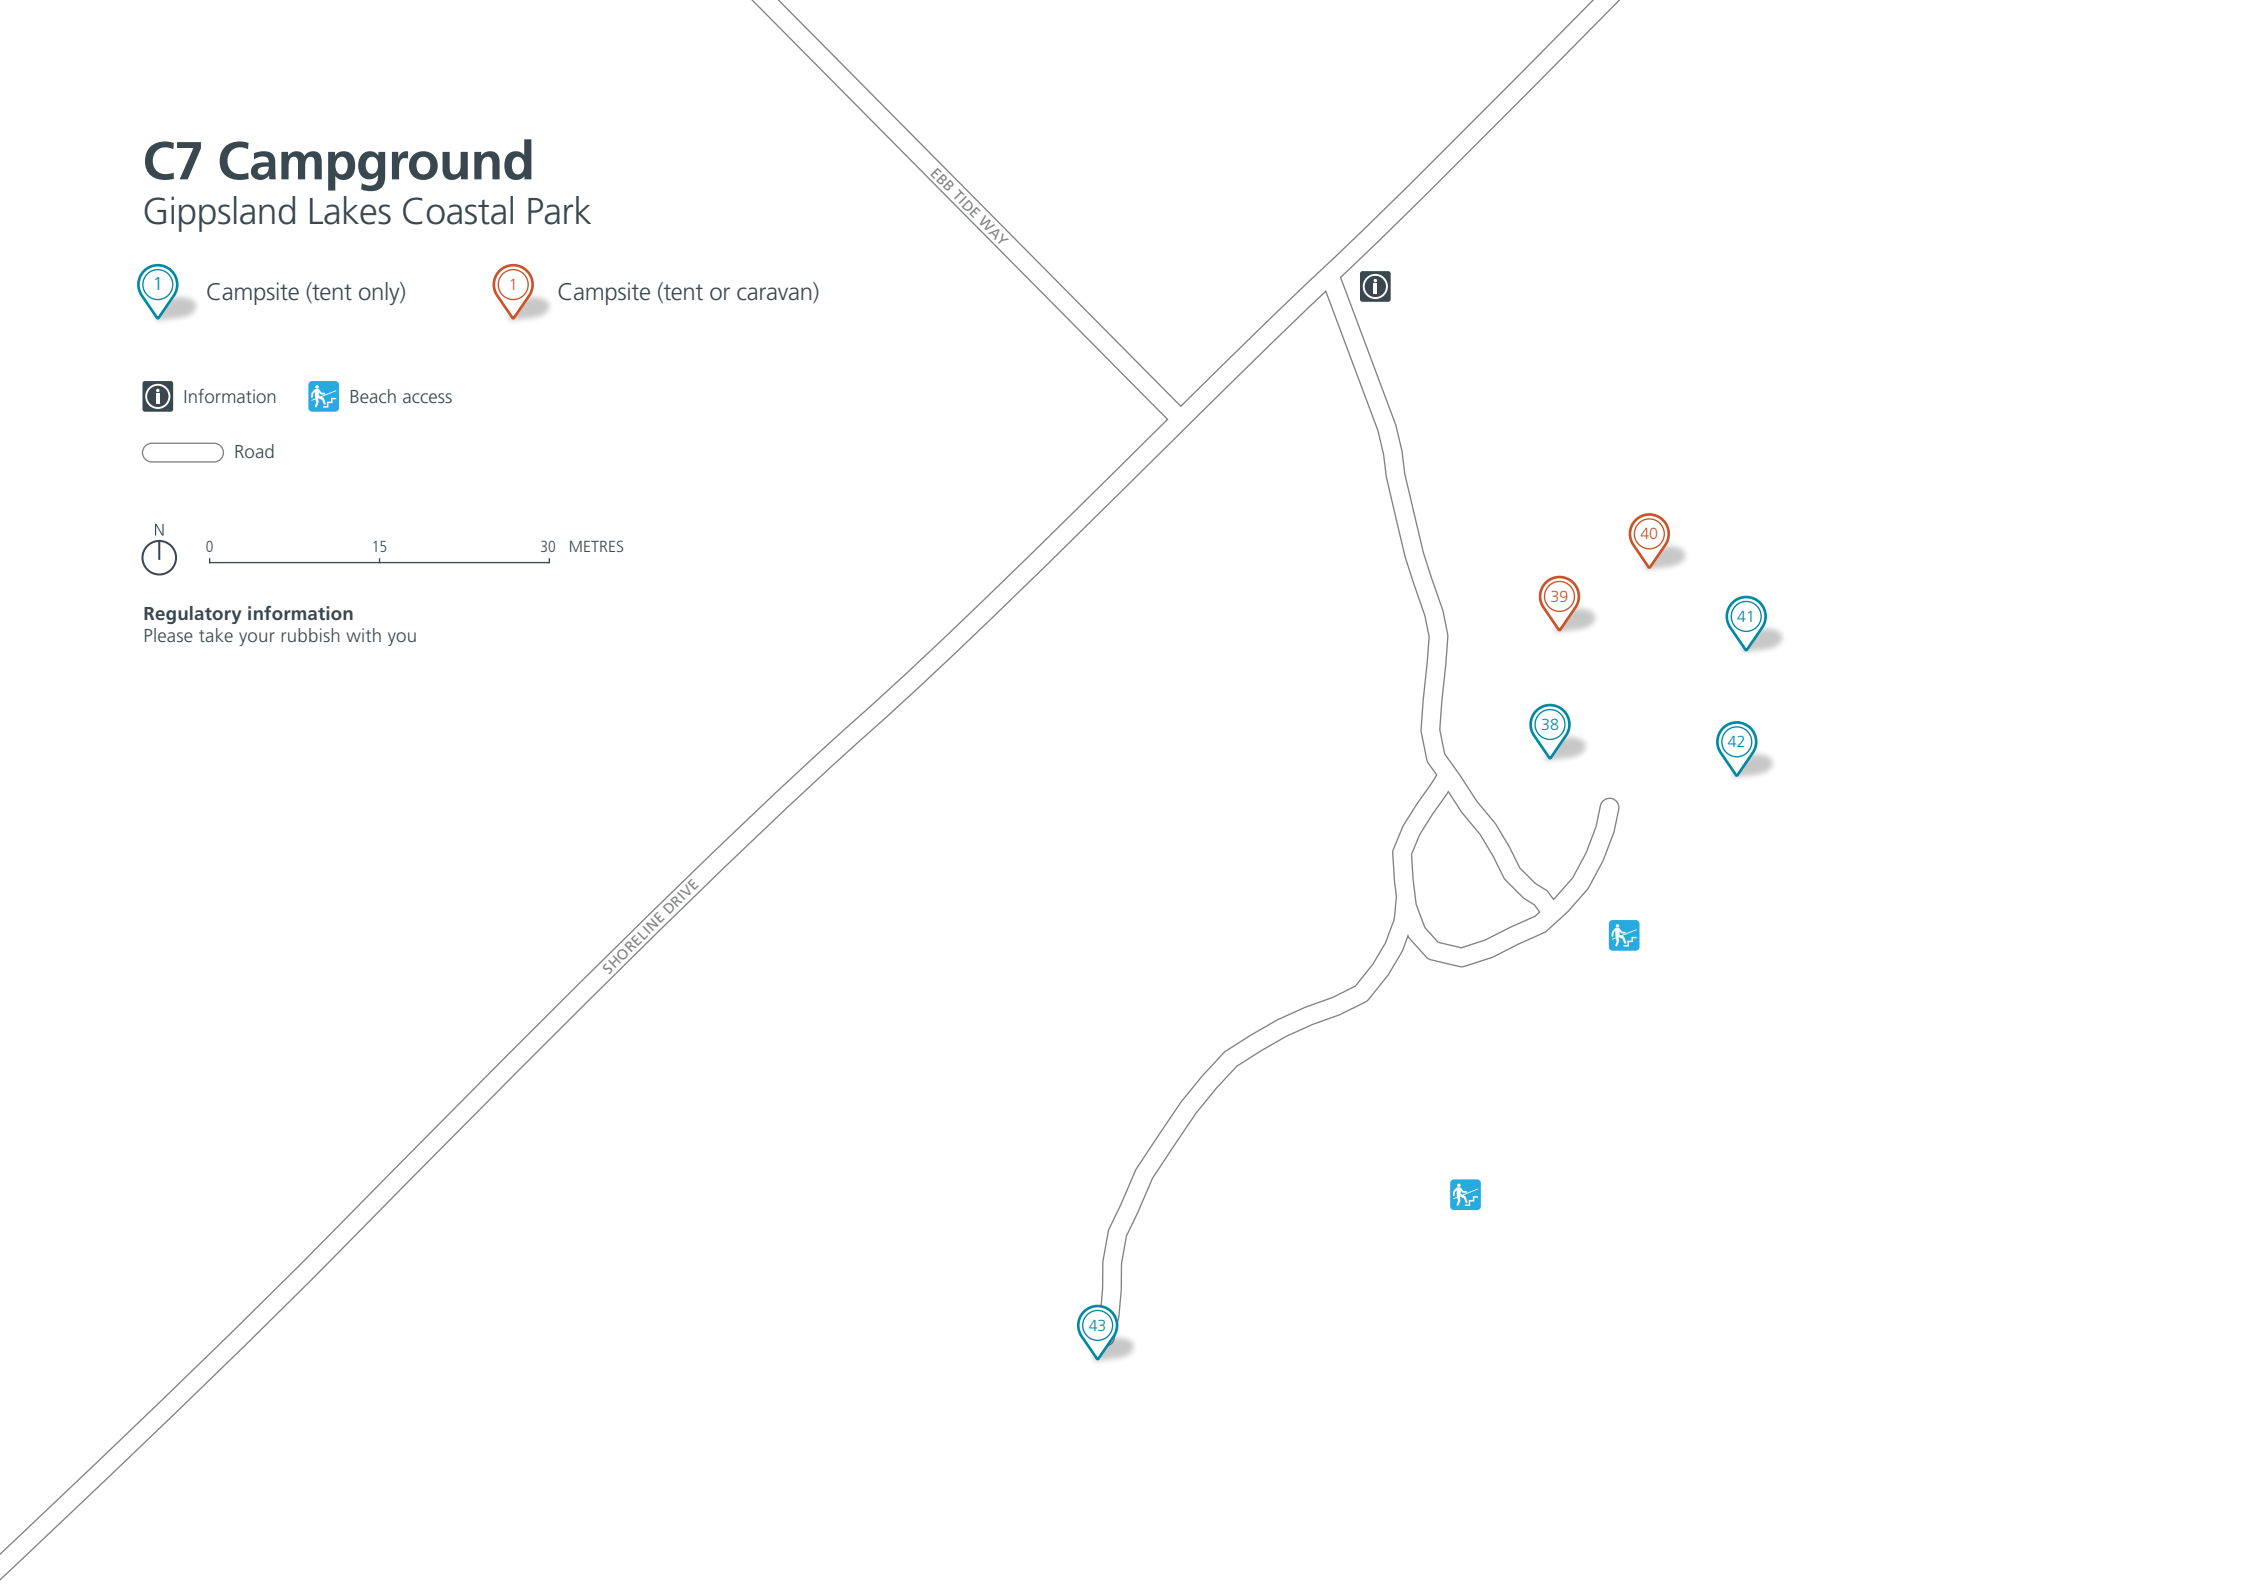

C7 Campground

Gippsland Lakes Coastal Park

Campsite (tent only)   Campsite (tent or caravan)

Information   Beach access

Road

Regulatory information
Please take your rubbish with you