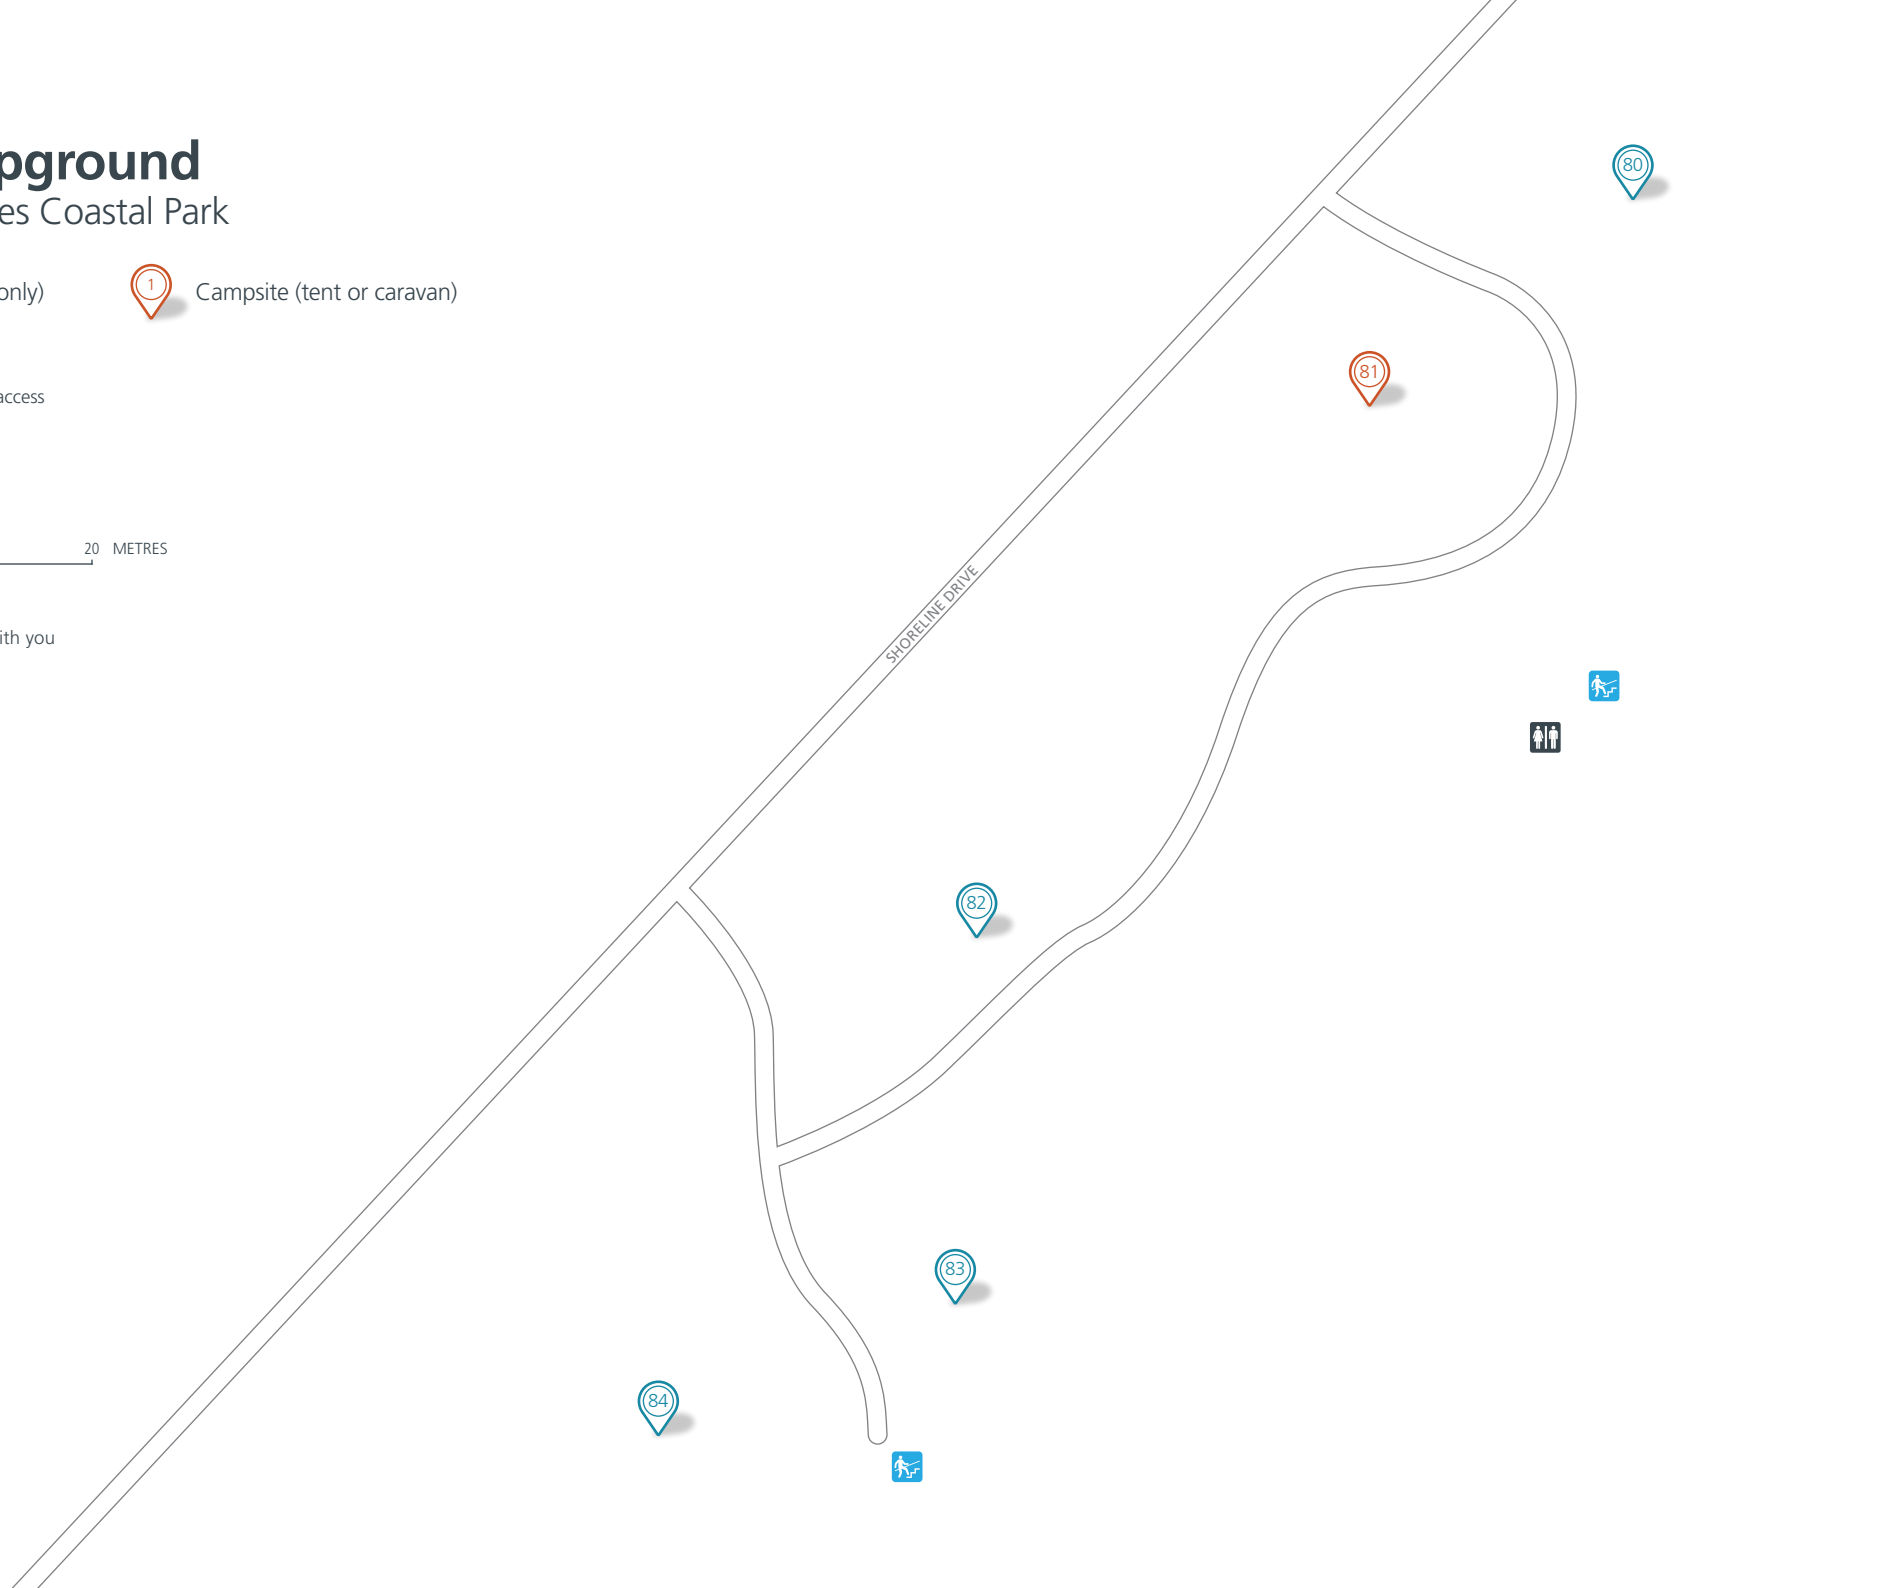

C12 Campground

Gippsland Lakes Coastal Park

- Campsite (tent only)
- Campsite (tent or caravan)

- Toilets
- Beach access

Road

Regulatory information
Please take your rubbish with you