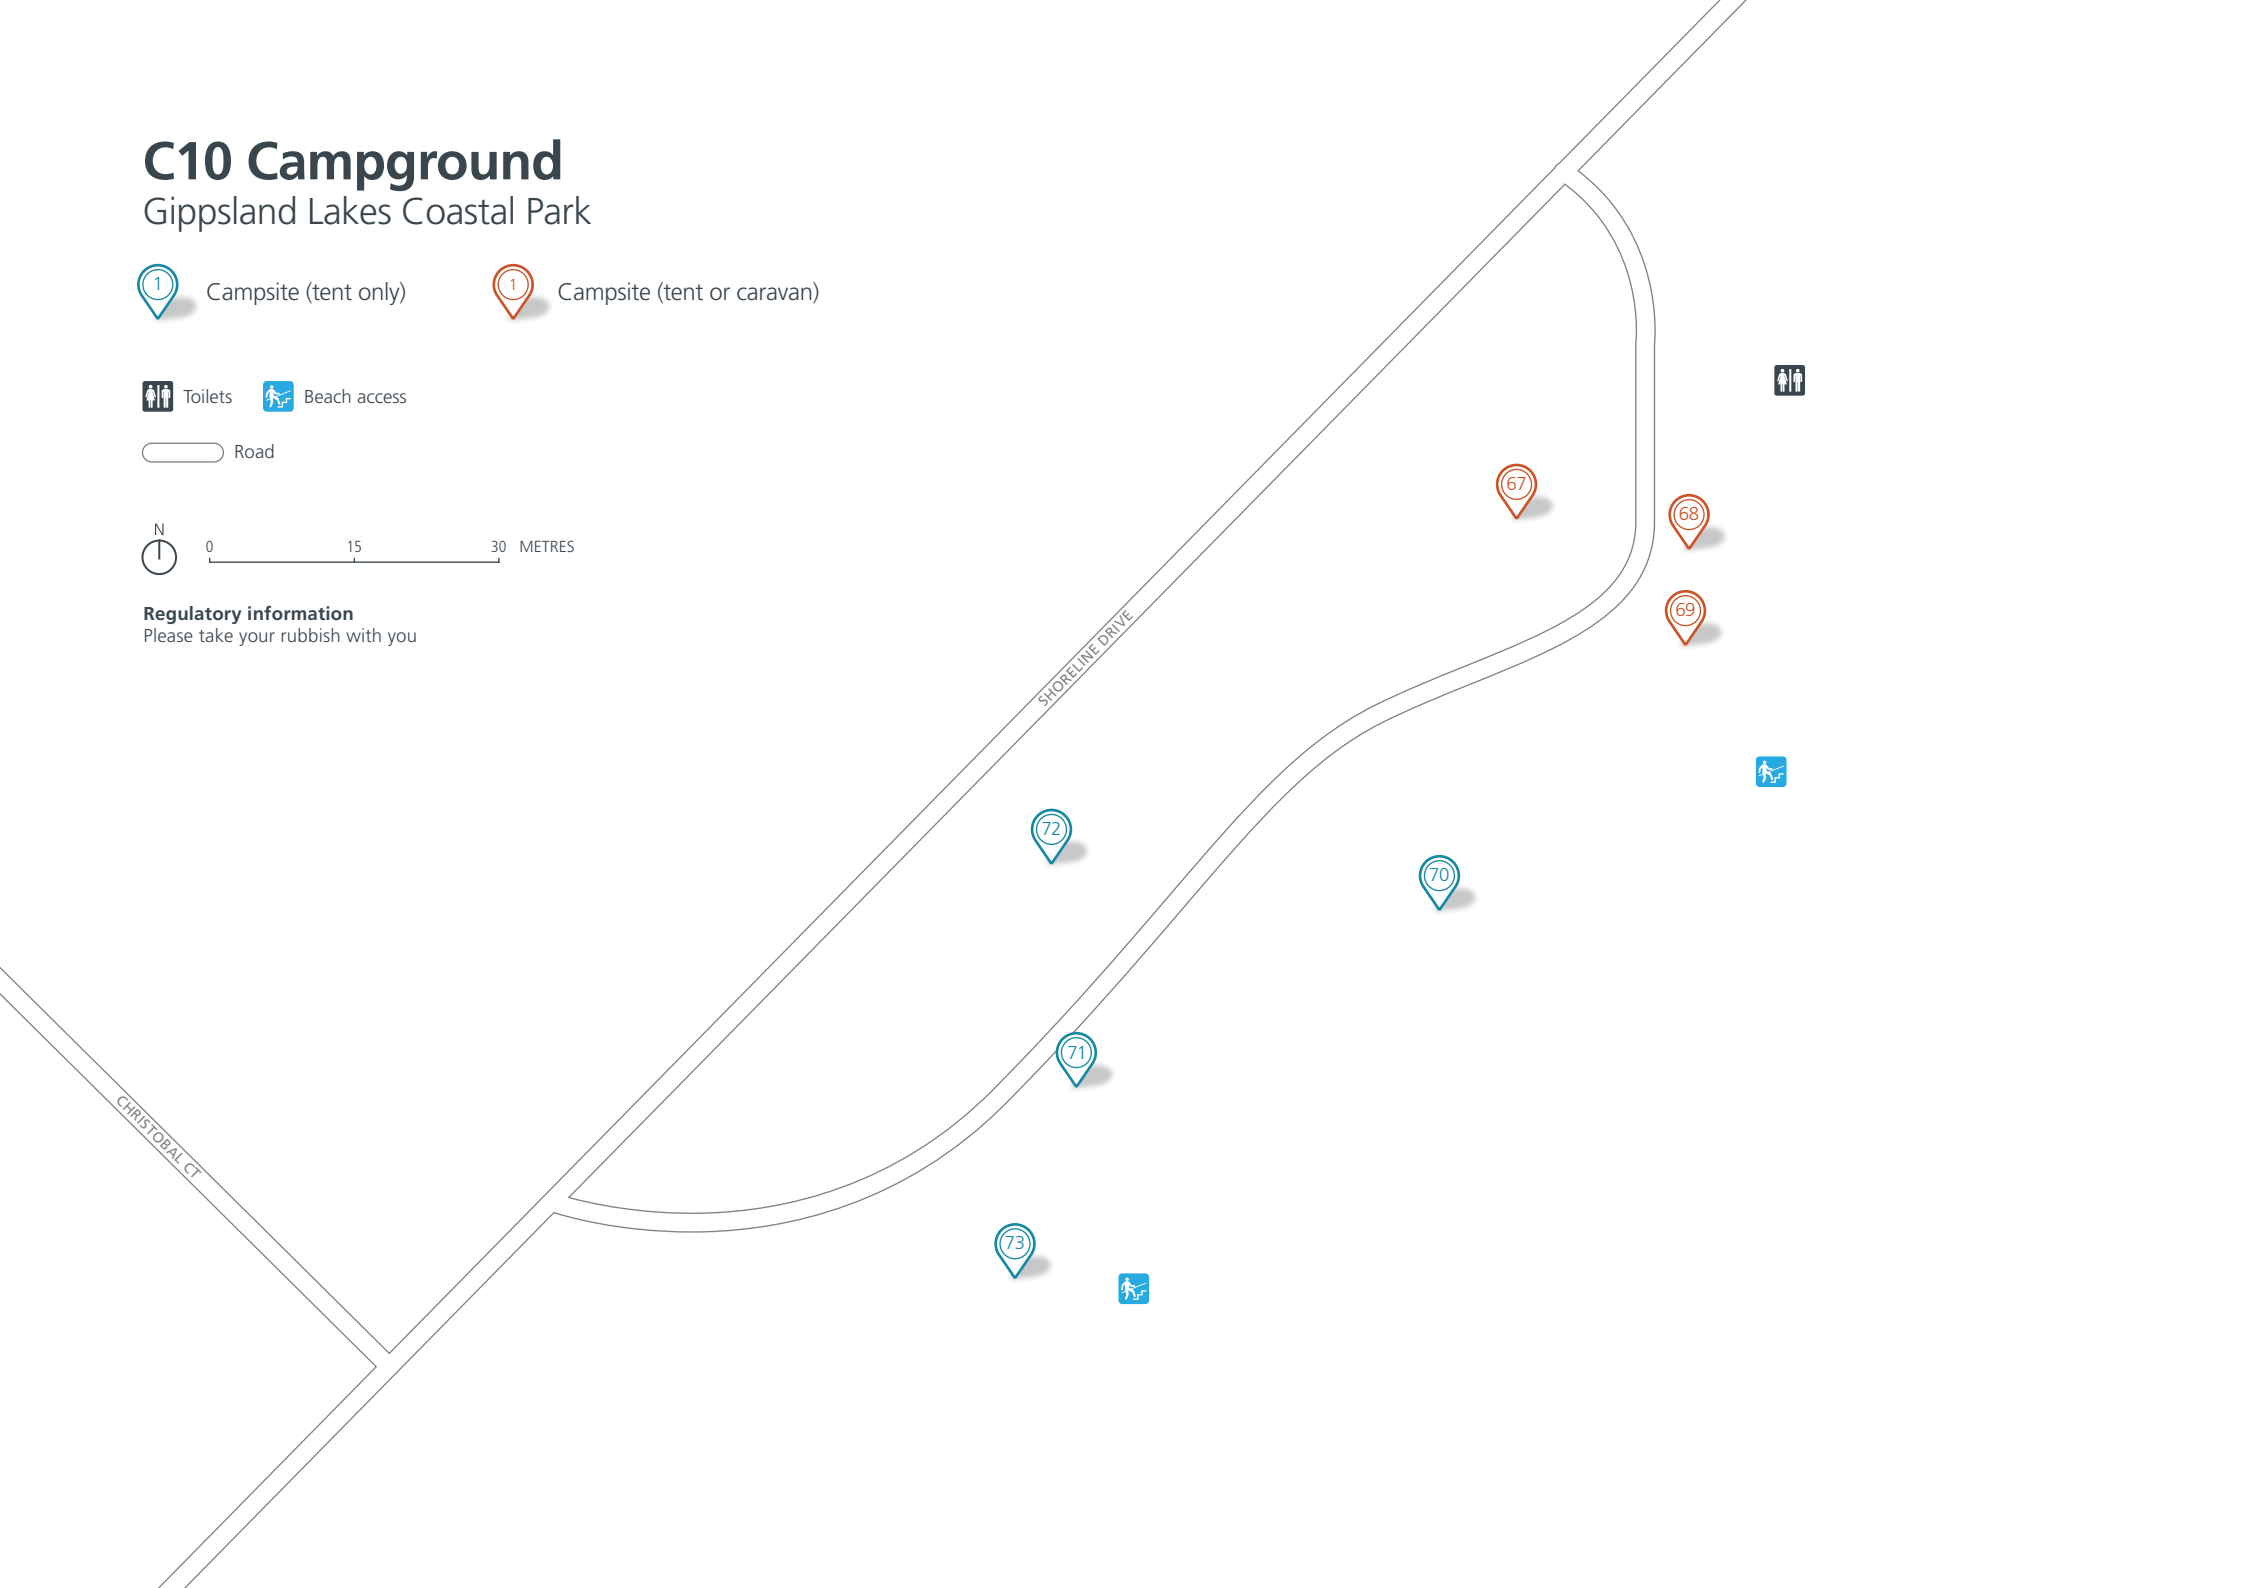

C10 Campground

Gippsland Lakes Coastal Park

- Campsite (tent only)
- Campsite (tent or caravan)

- Toilets
- Beach access

Road

Regulatory information
Please take your rubbish with you