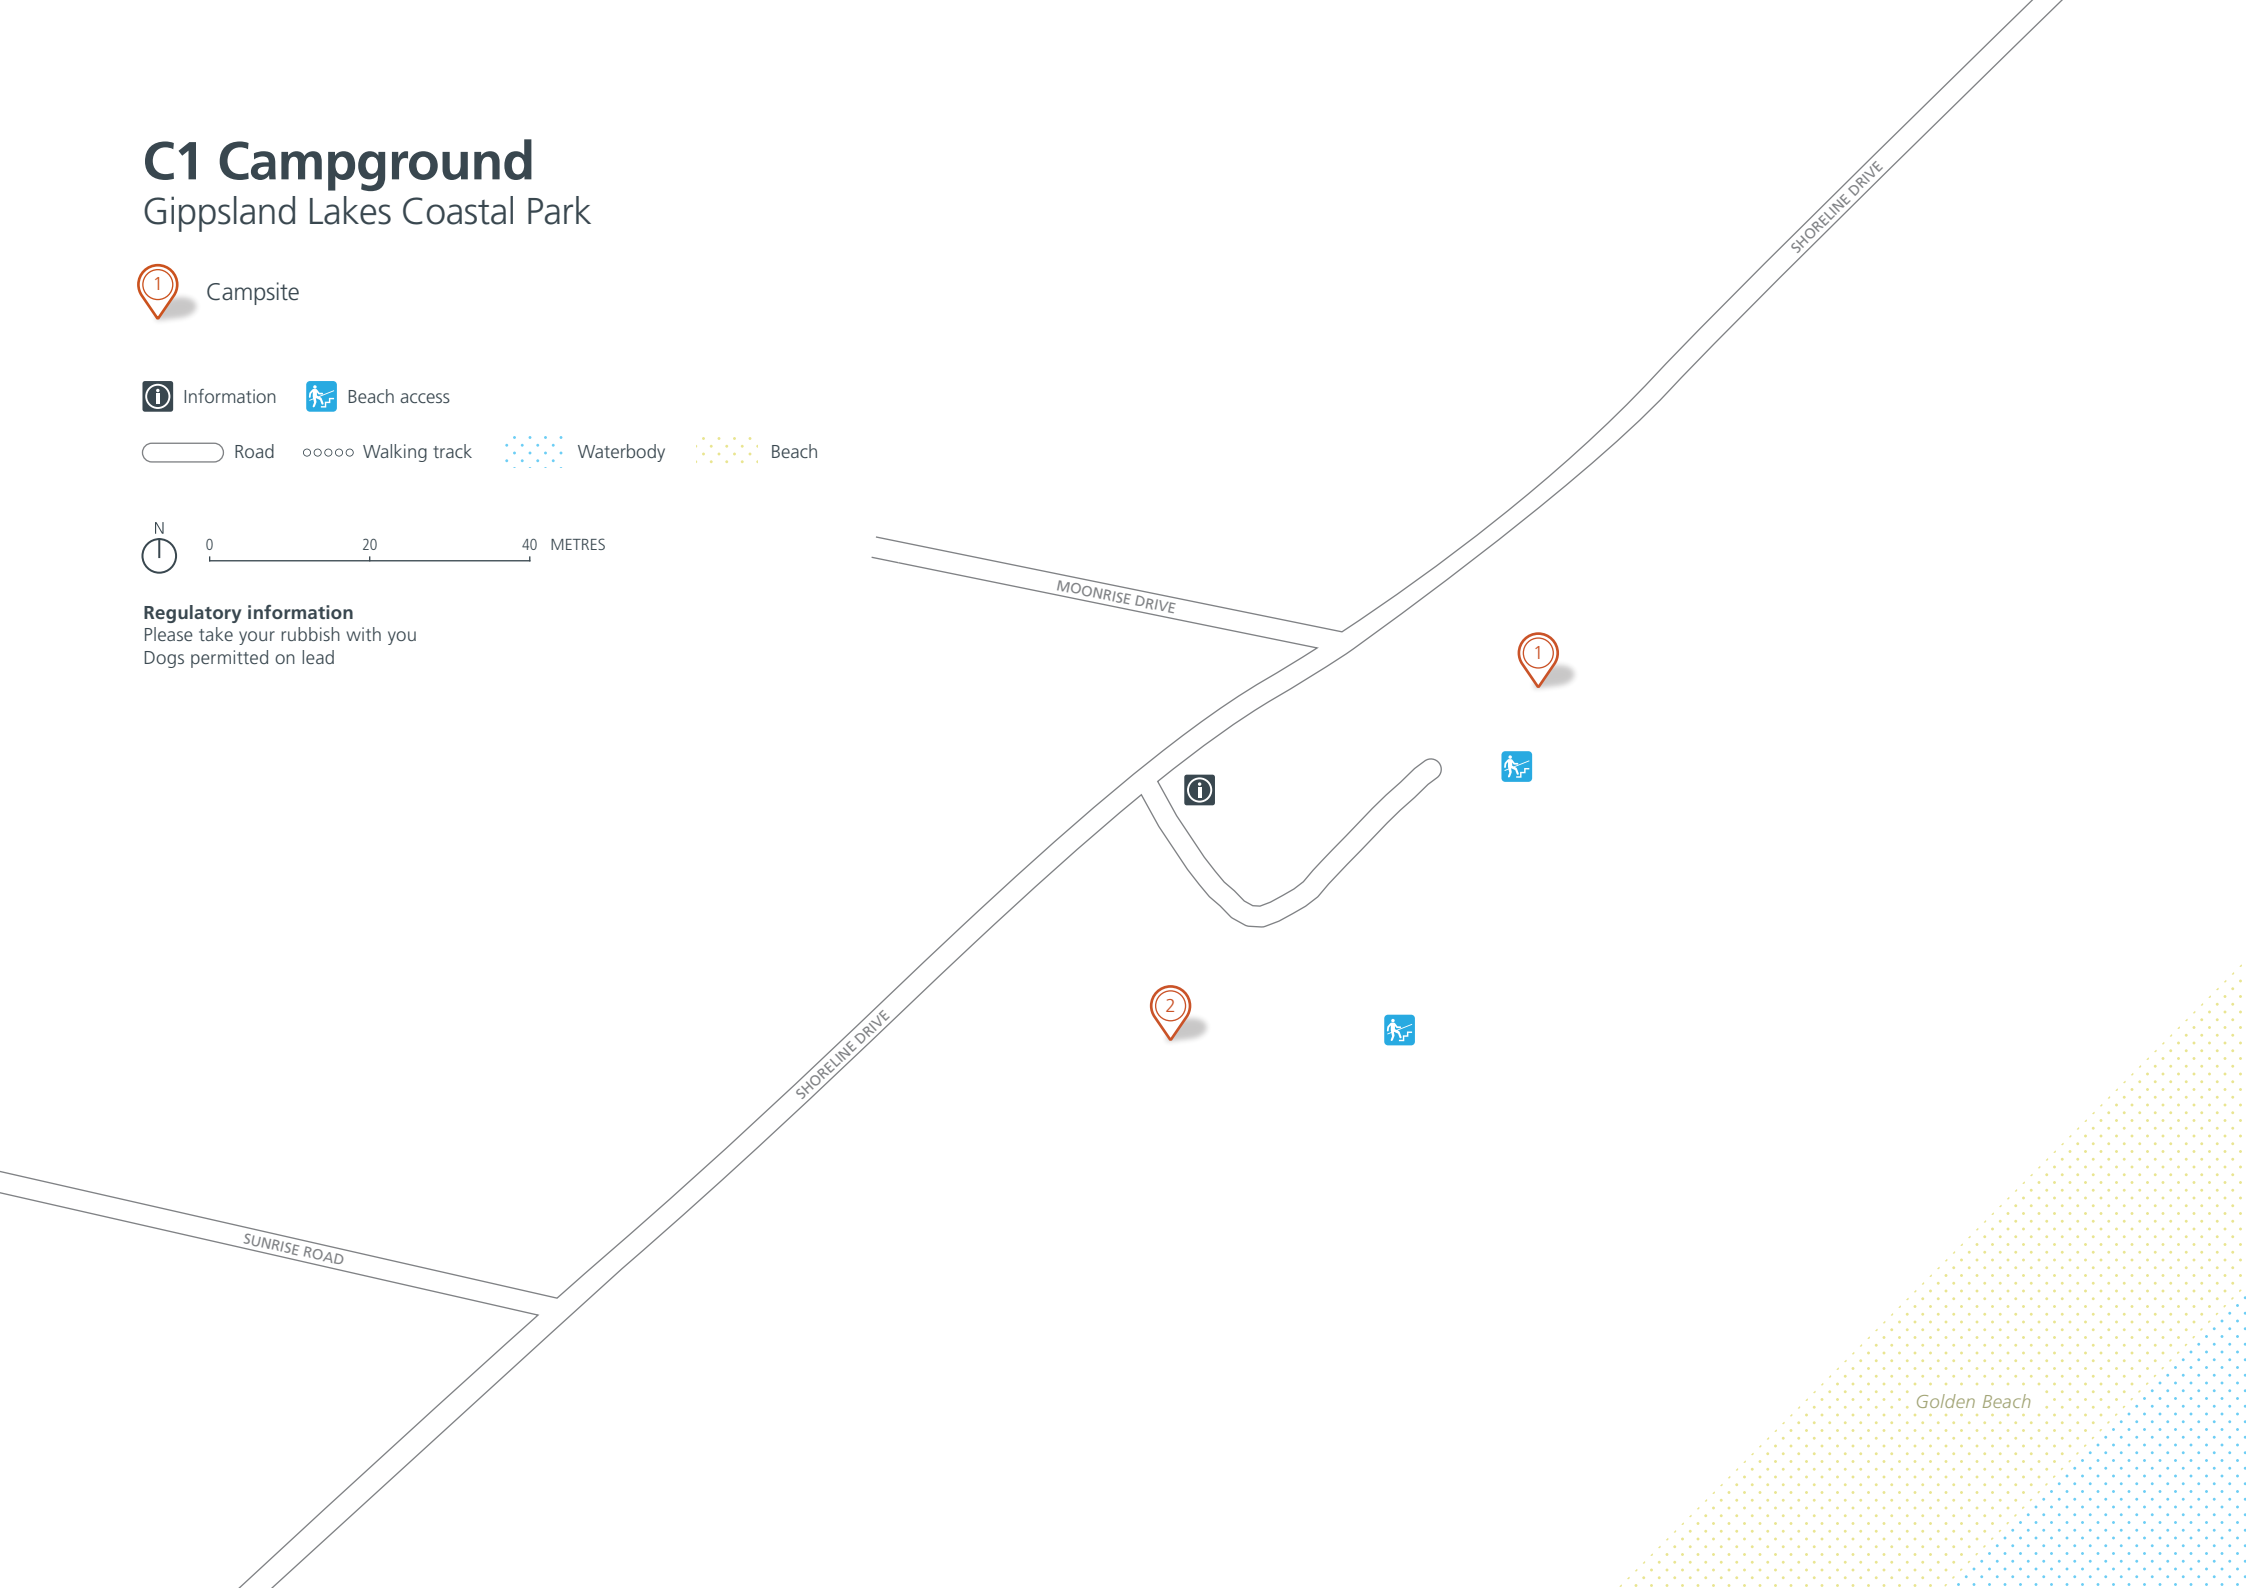

C1 Campground

Gippsland Lakes Coastal Park

 Campsite

 Information  Beach access

 Road  Walking track  Waterbody  Beach

 N
0 20 40 METRES

Regulatory information

Please take your rubbish with you
Dogs permitted on lead