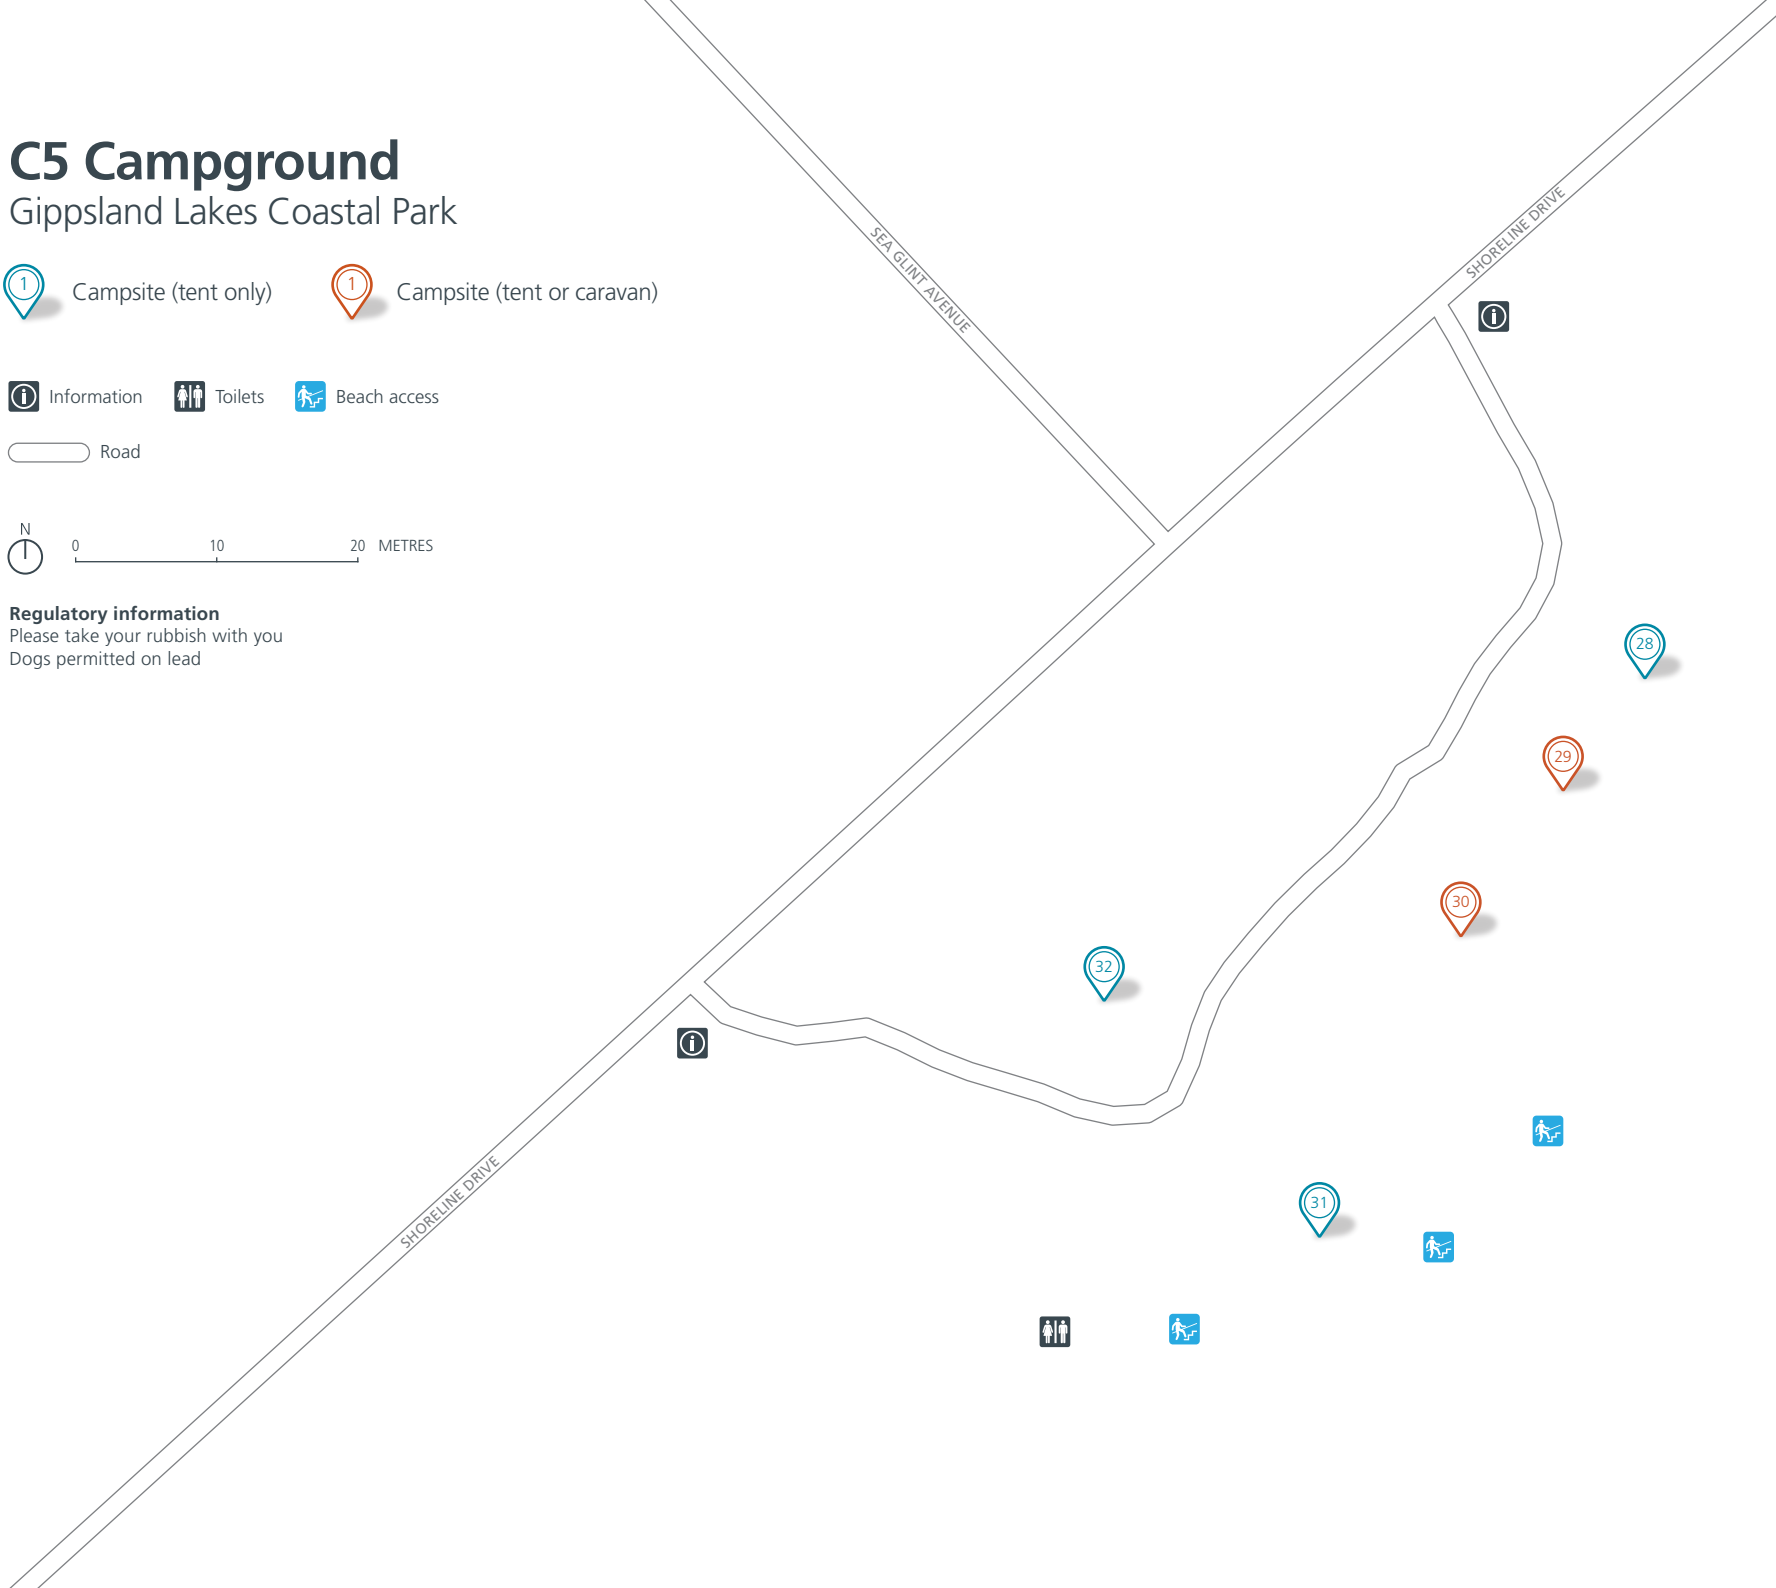

C5 Campground

Gippsland Lakes Coastal Park

- Campsite (tent only)
- Campsite (tent or caravan)

- Information
- Toilets
- Beach access

Road

Regulatory information
Please take your rubbish with you
Dogs permitted on lead