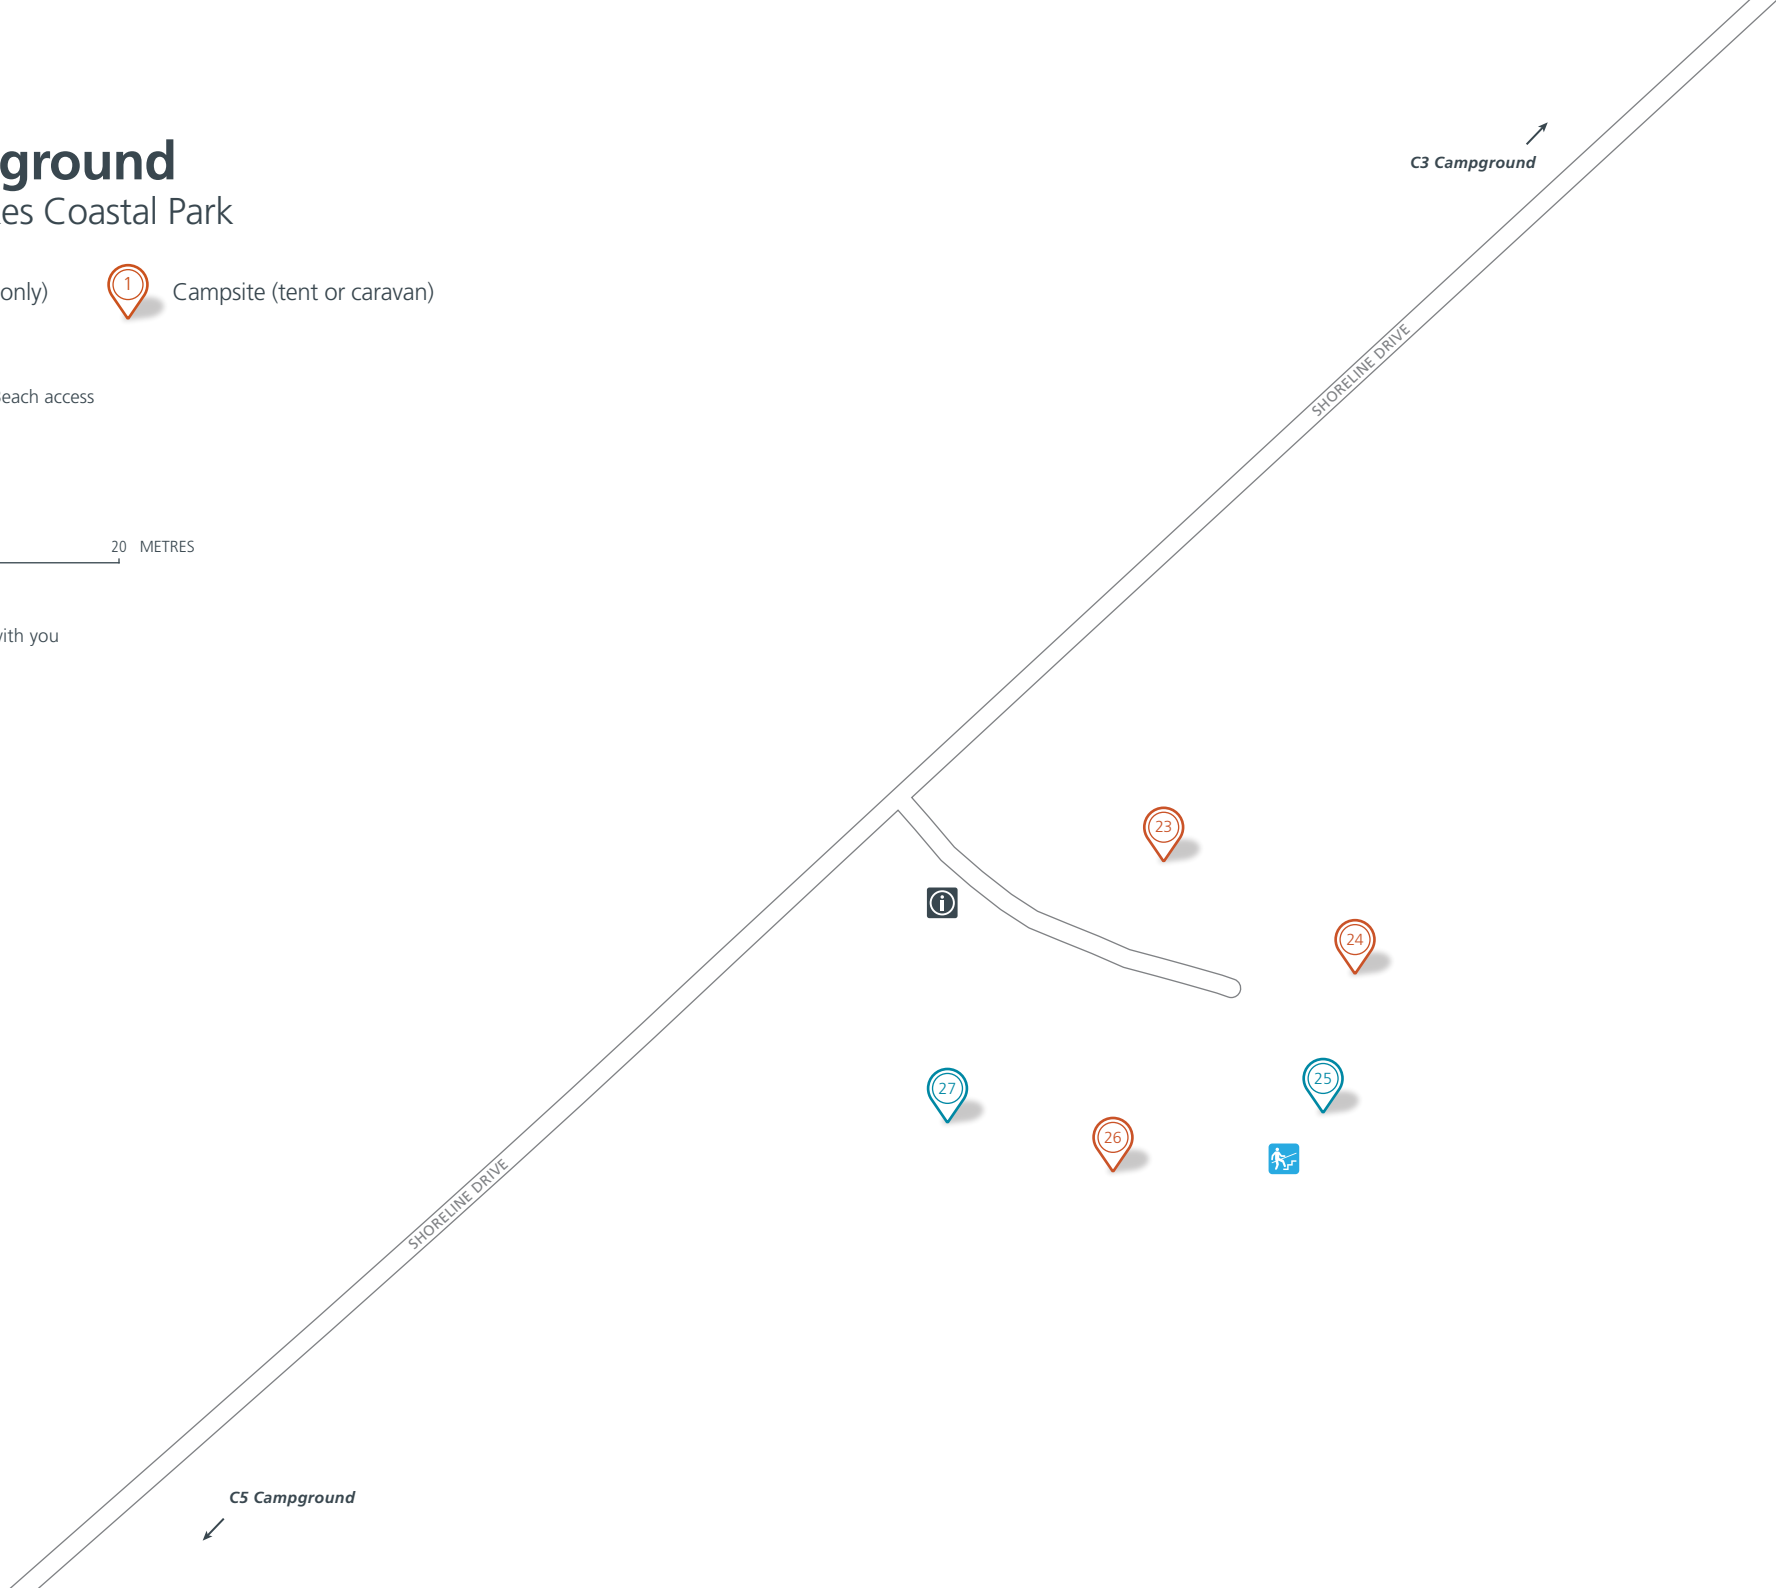

C4 Campground

Gippsland Lakes Coastal Park

- Campsite (tent only)
- Campsite (tent or caravan)

- Information
- Beach access

Road

Regulatory information

Please take your rubbish with you
Dogs permitted on lead