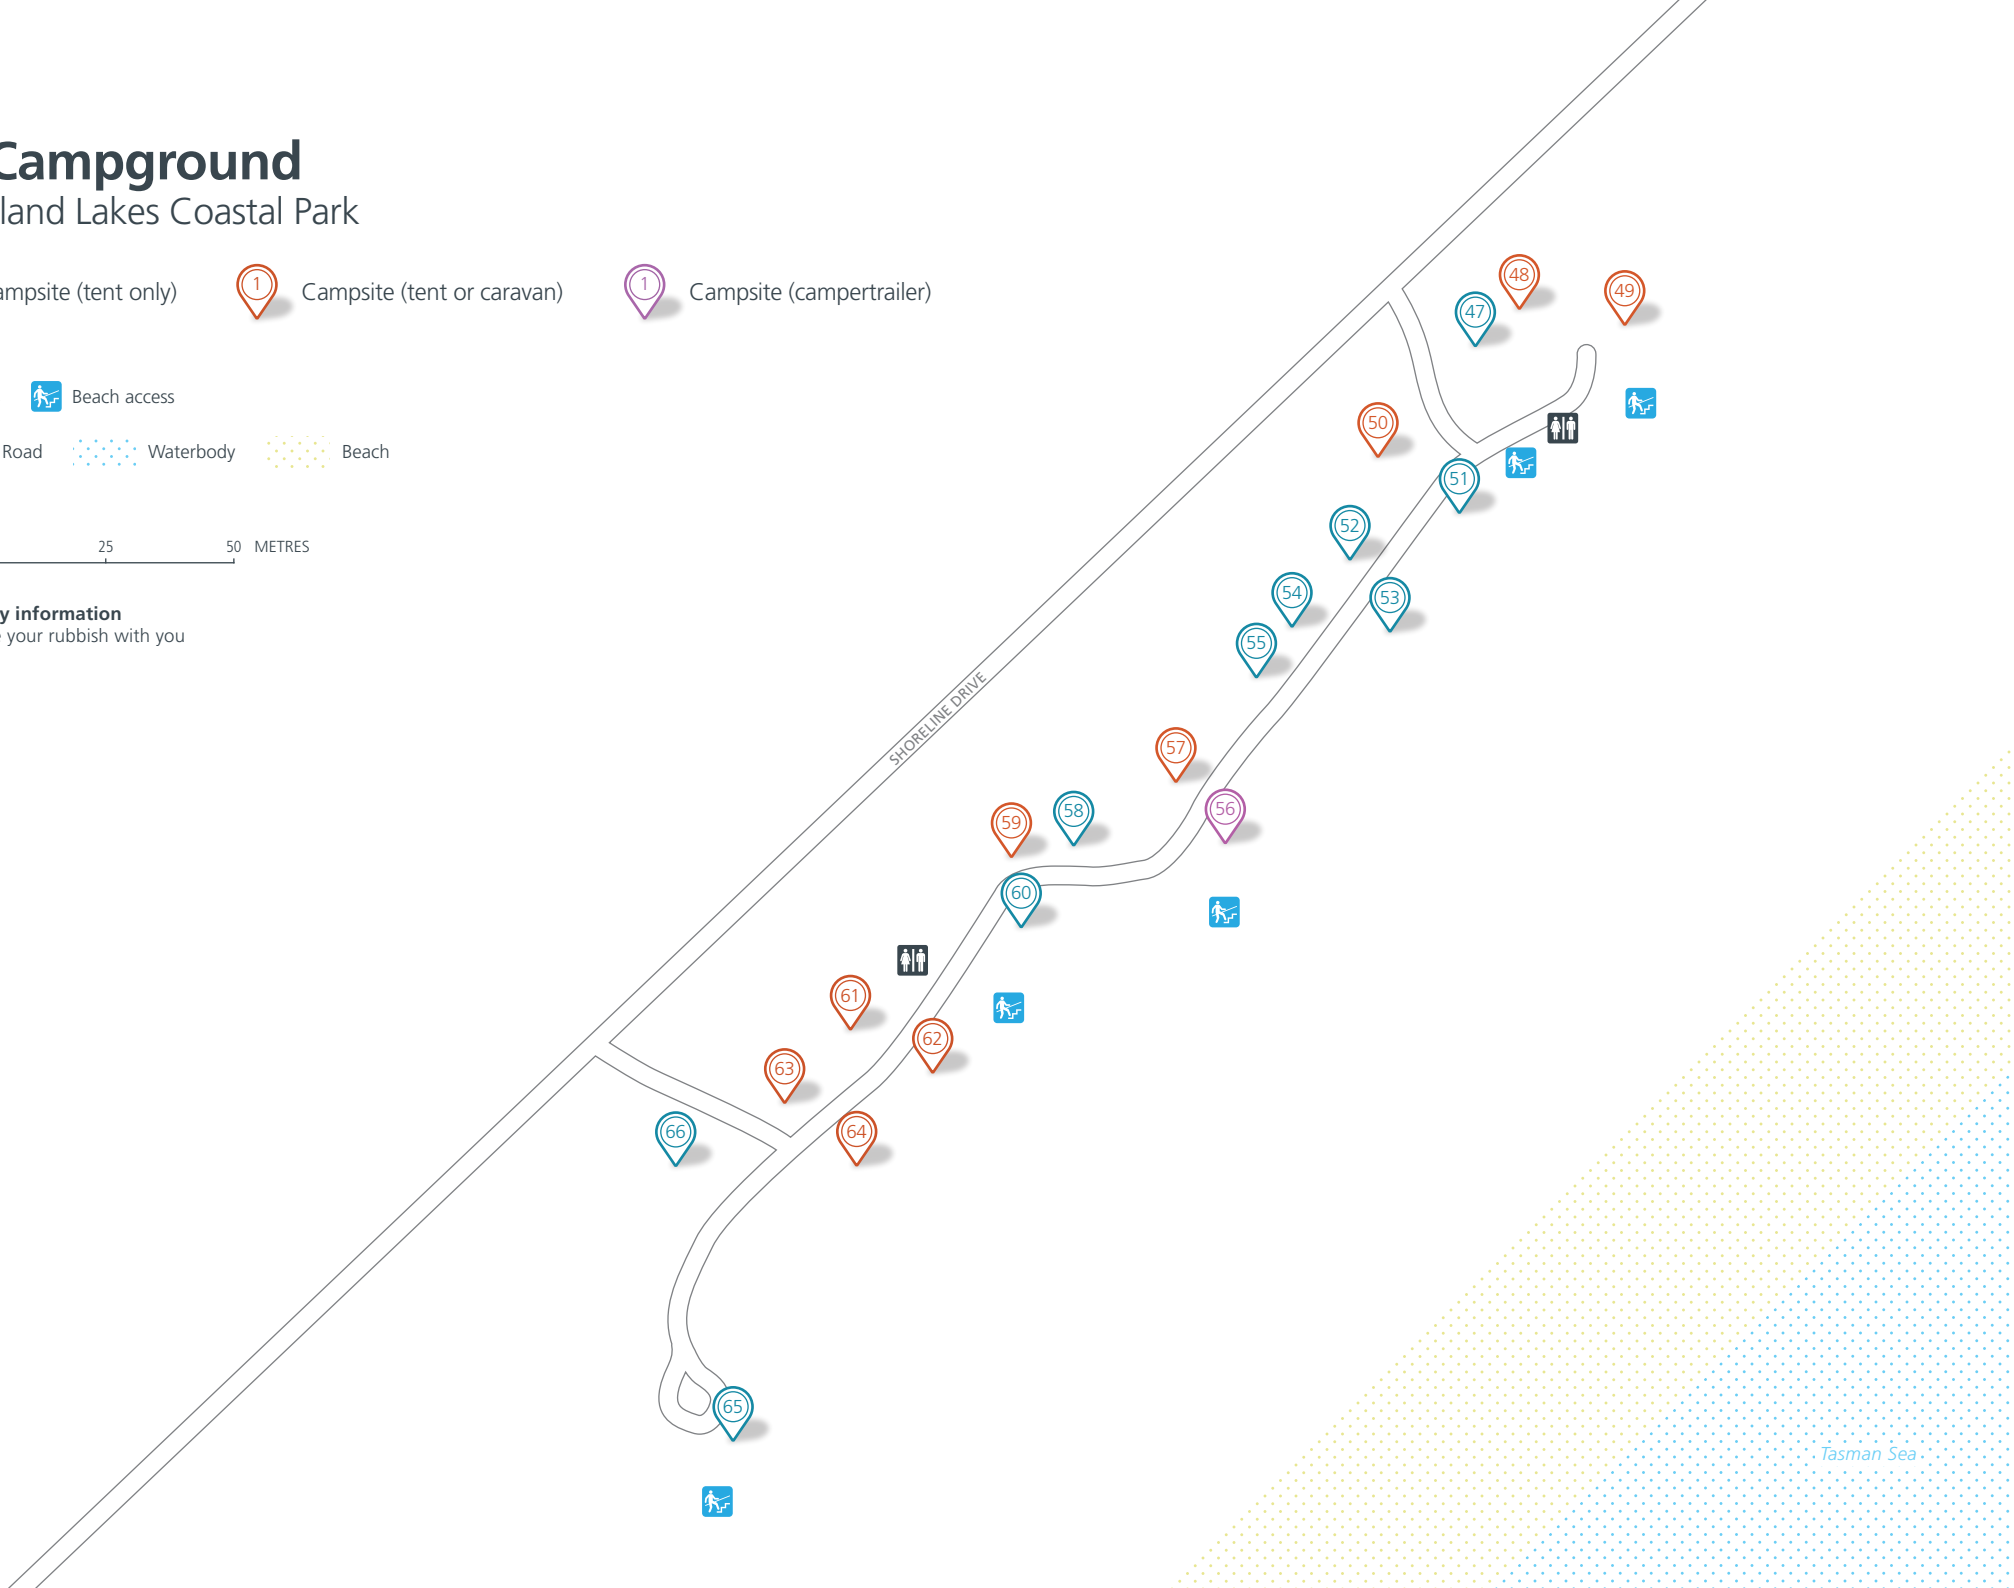

C9 Campground

Gippsland Lakes Coastal Park

- Campsite (tent only)
- Campsite (tent or caravan)
- Campsite (campertrailer)

- Toilets
- Beach access

- Road
- Waterbody
- Beach

Regulatory information

Please take your rubbish with you

Tasman Sea