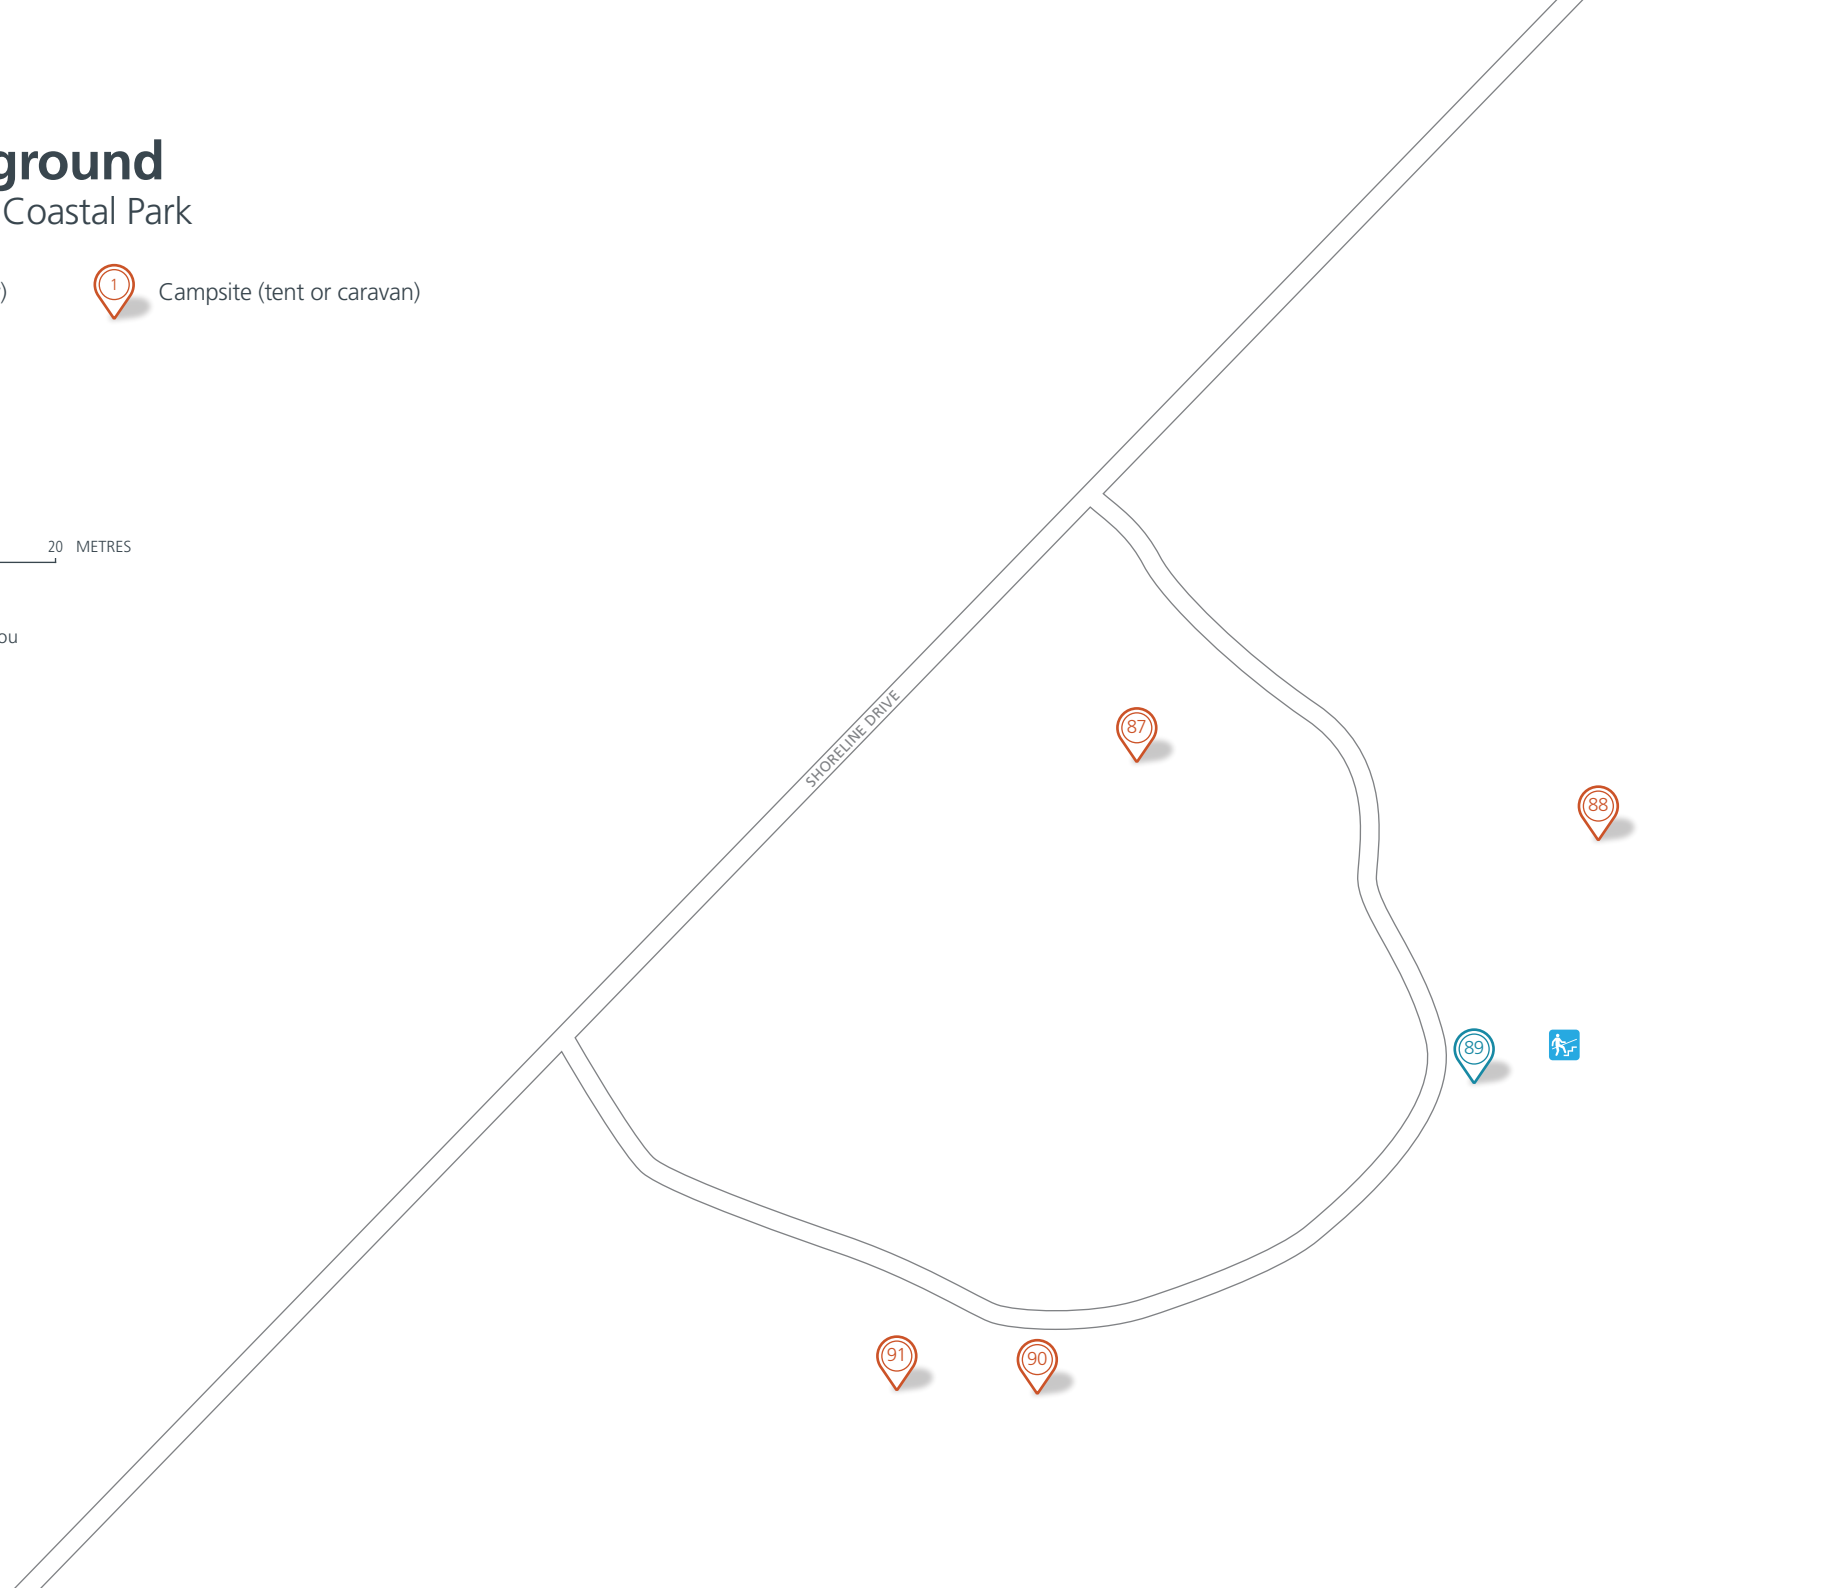

C15 Campground

Gippsland Lakes Coastal Park

- Campsite (tent only)
- Campsite (tent or caravan)

Beach access

Road

Regulatory information
Please take your rubbish with you