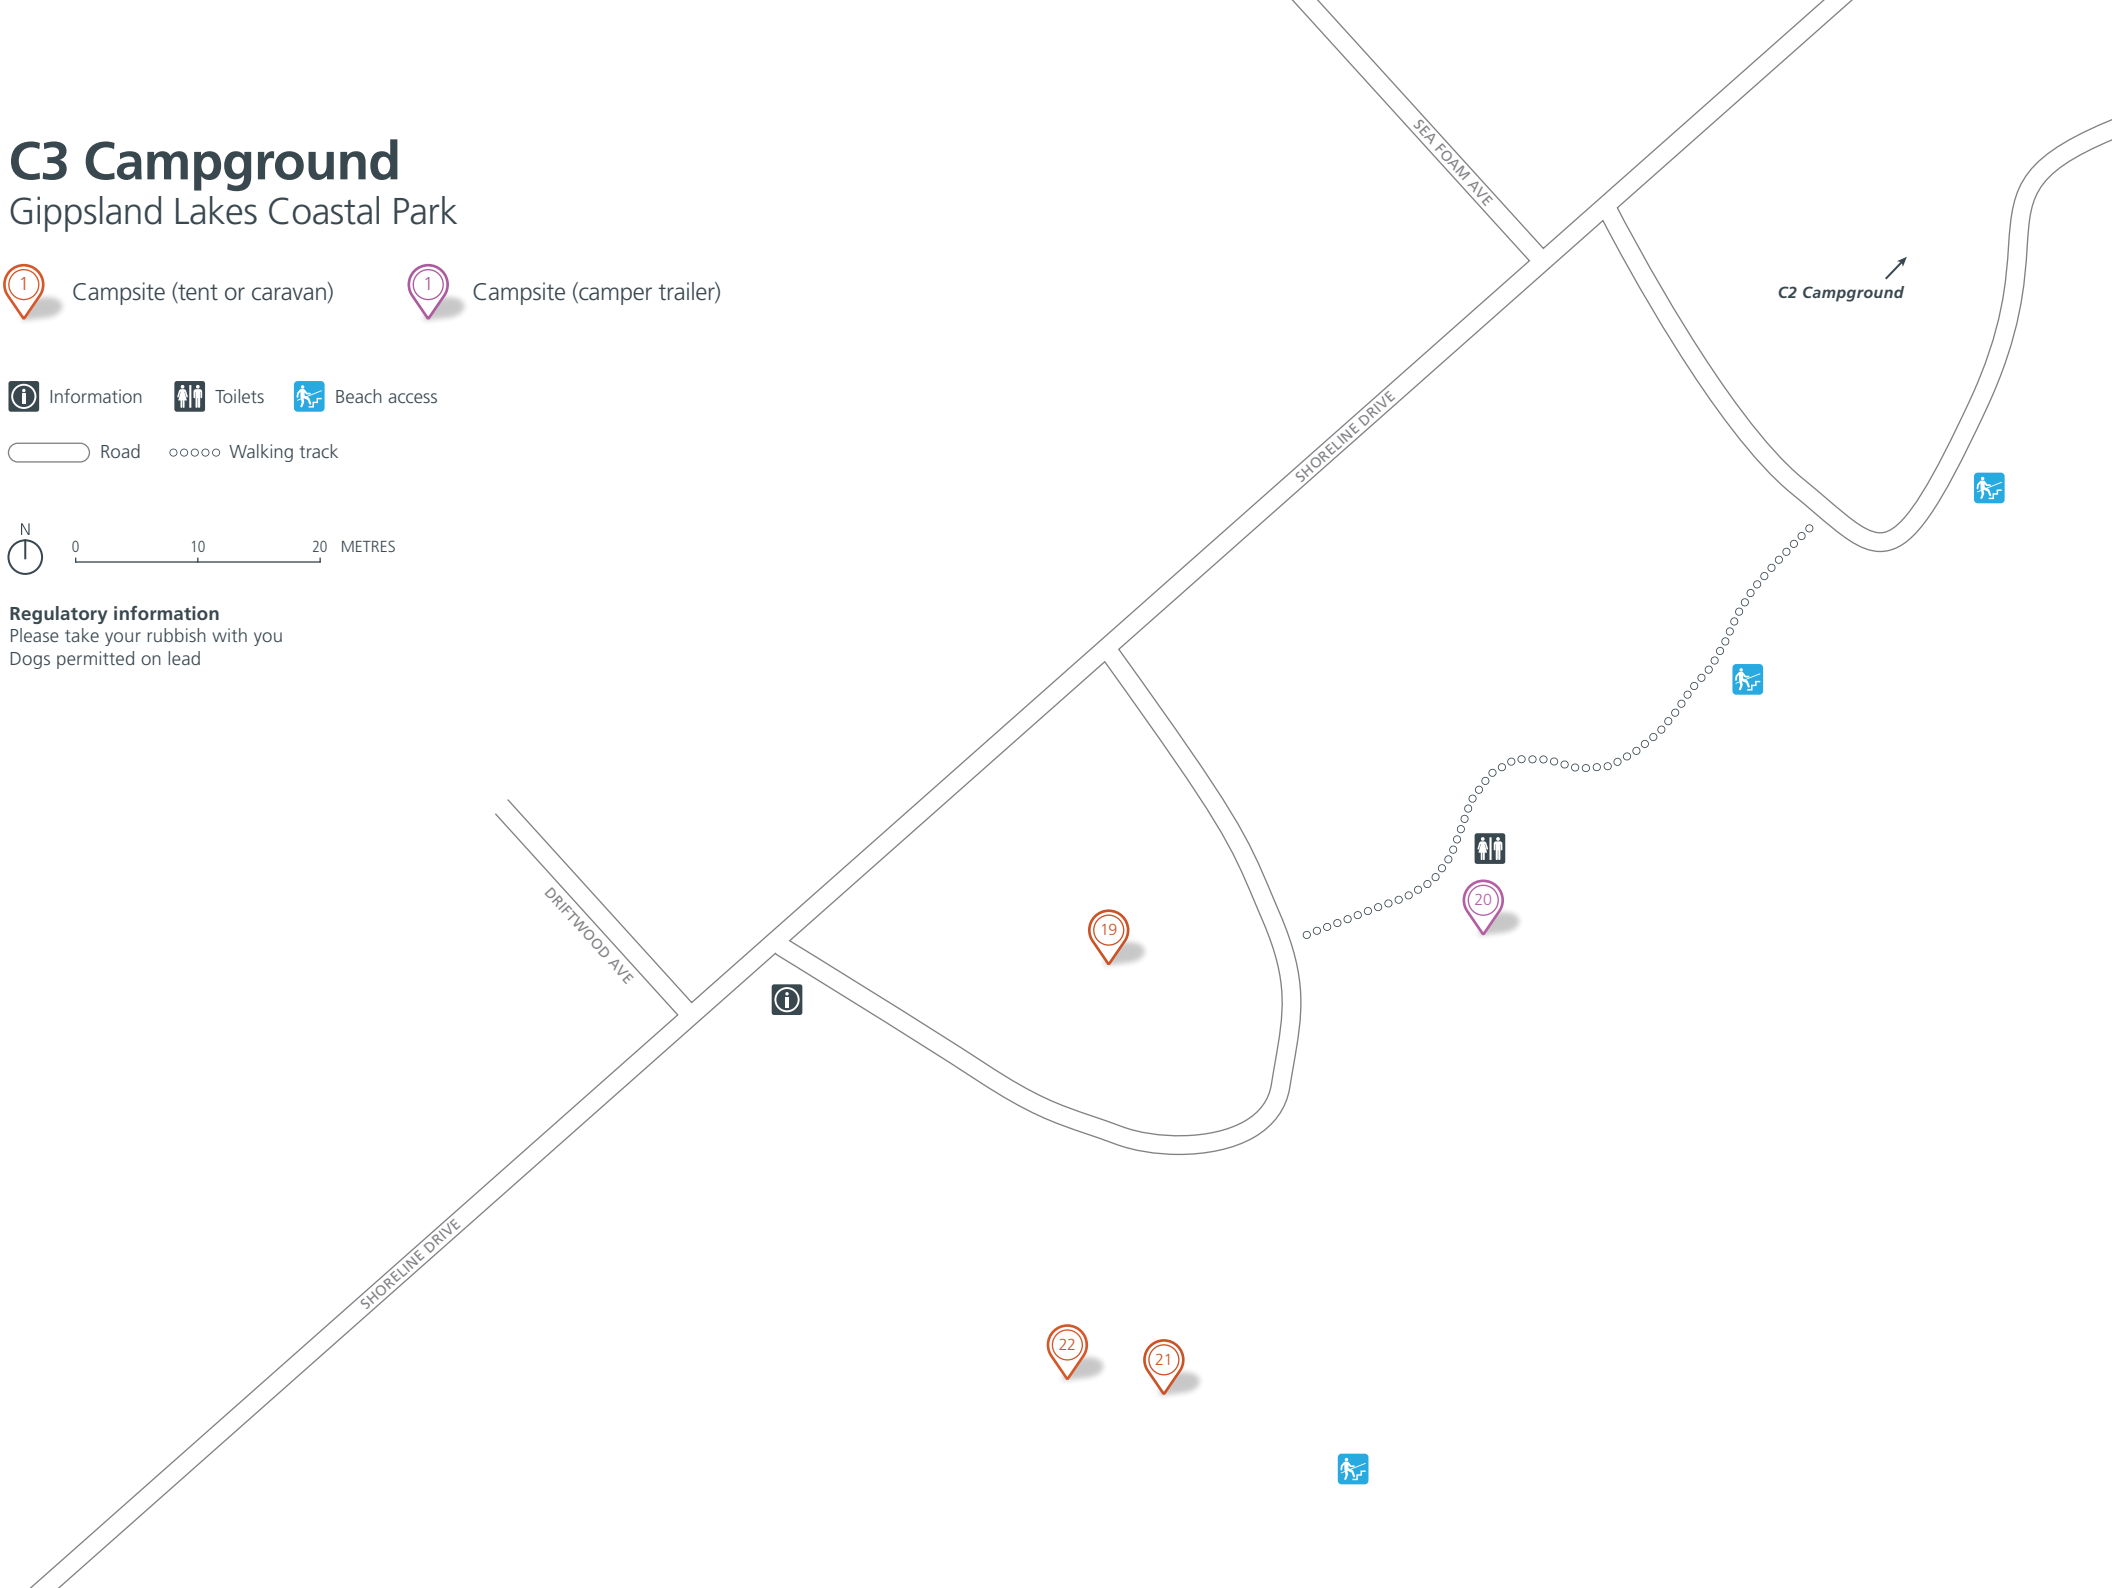

C3 Campground

Gippsland Lakes Coastal Park

- Campsite (tent or caravan)
- Campsite (camper trailer)

- Information
- Toilets
- Beach access

- Road
- Walking track

Regulatory information
Please take your rubbish with you
Dogs permitted on lead