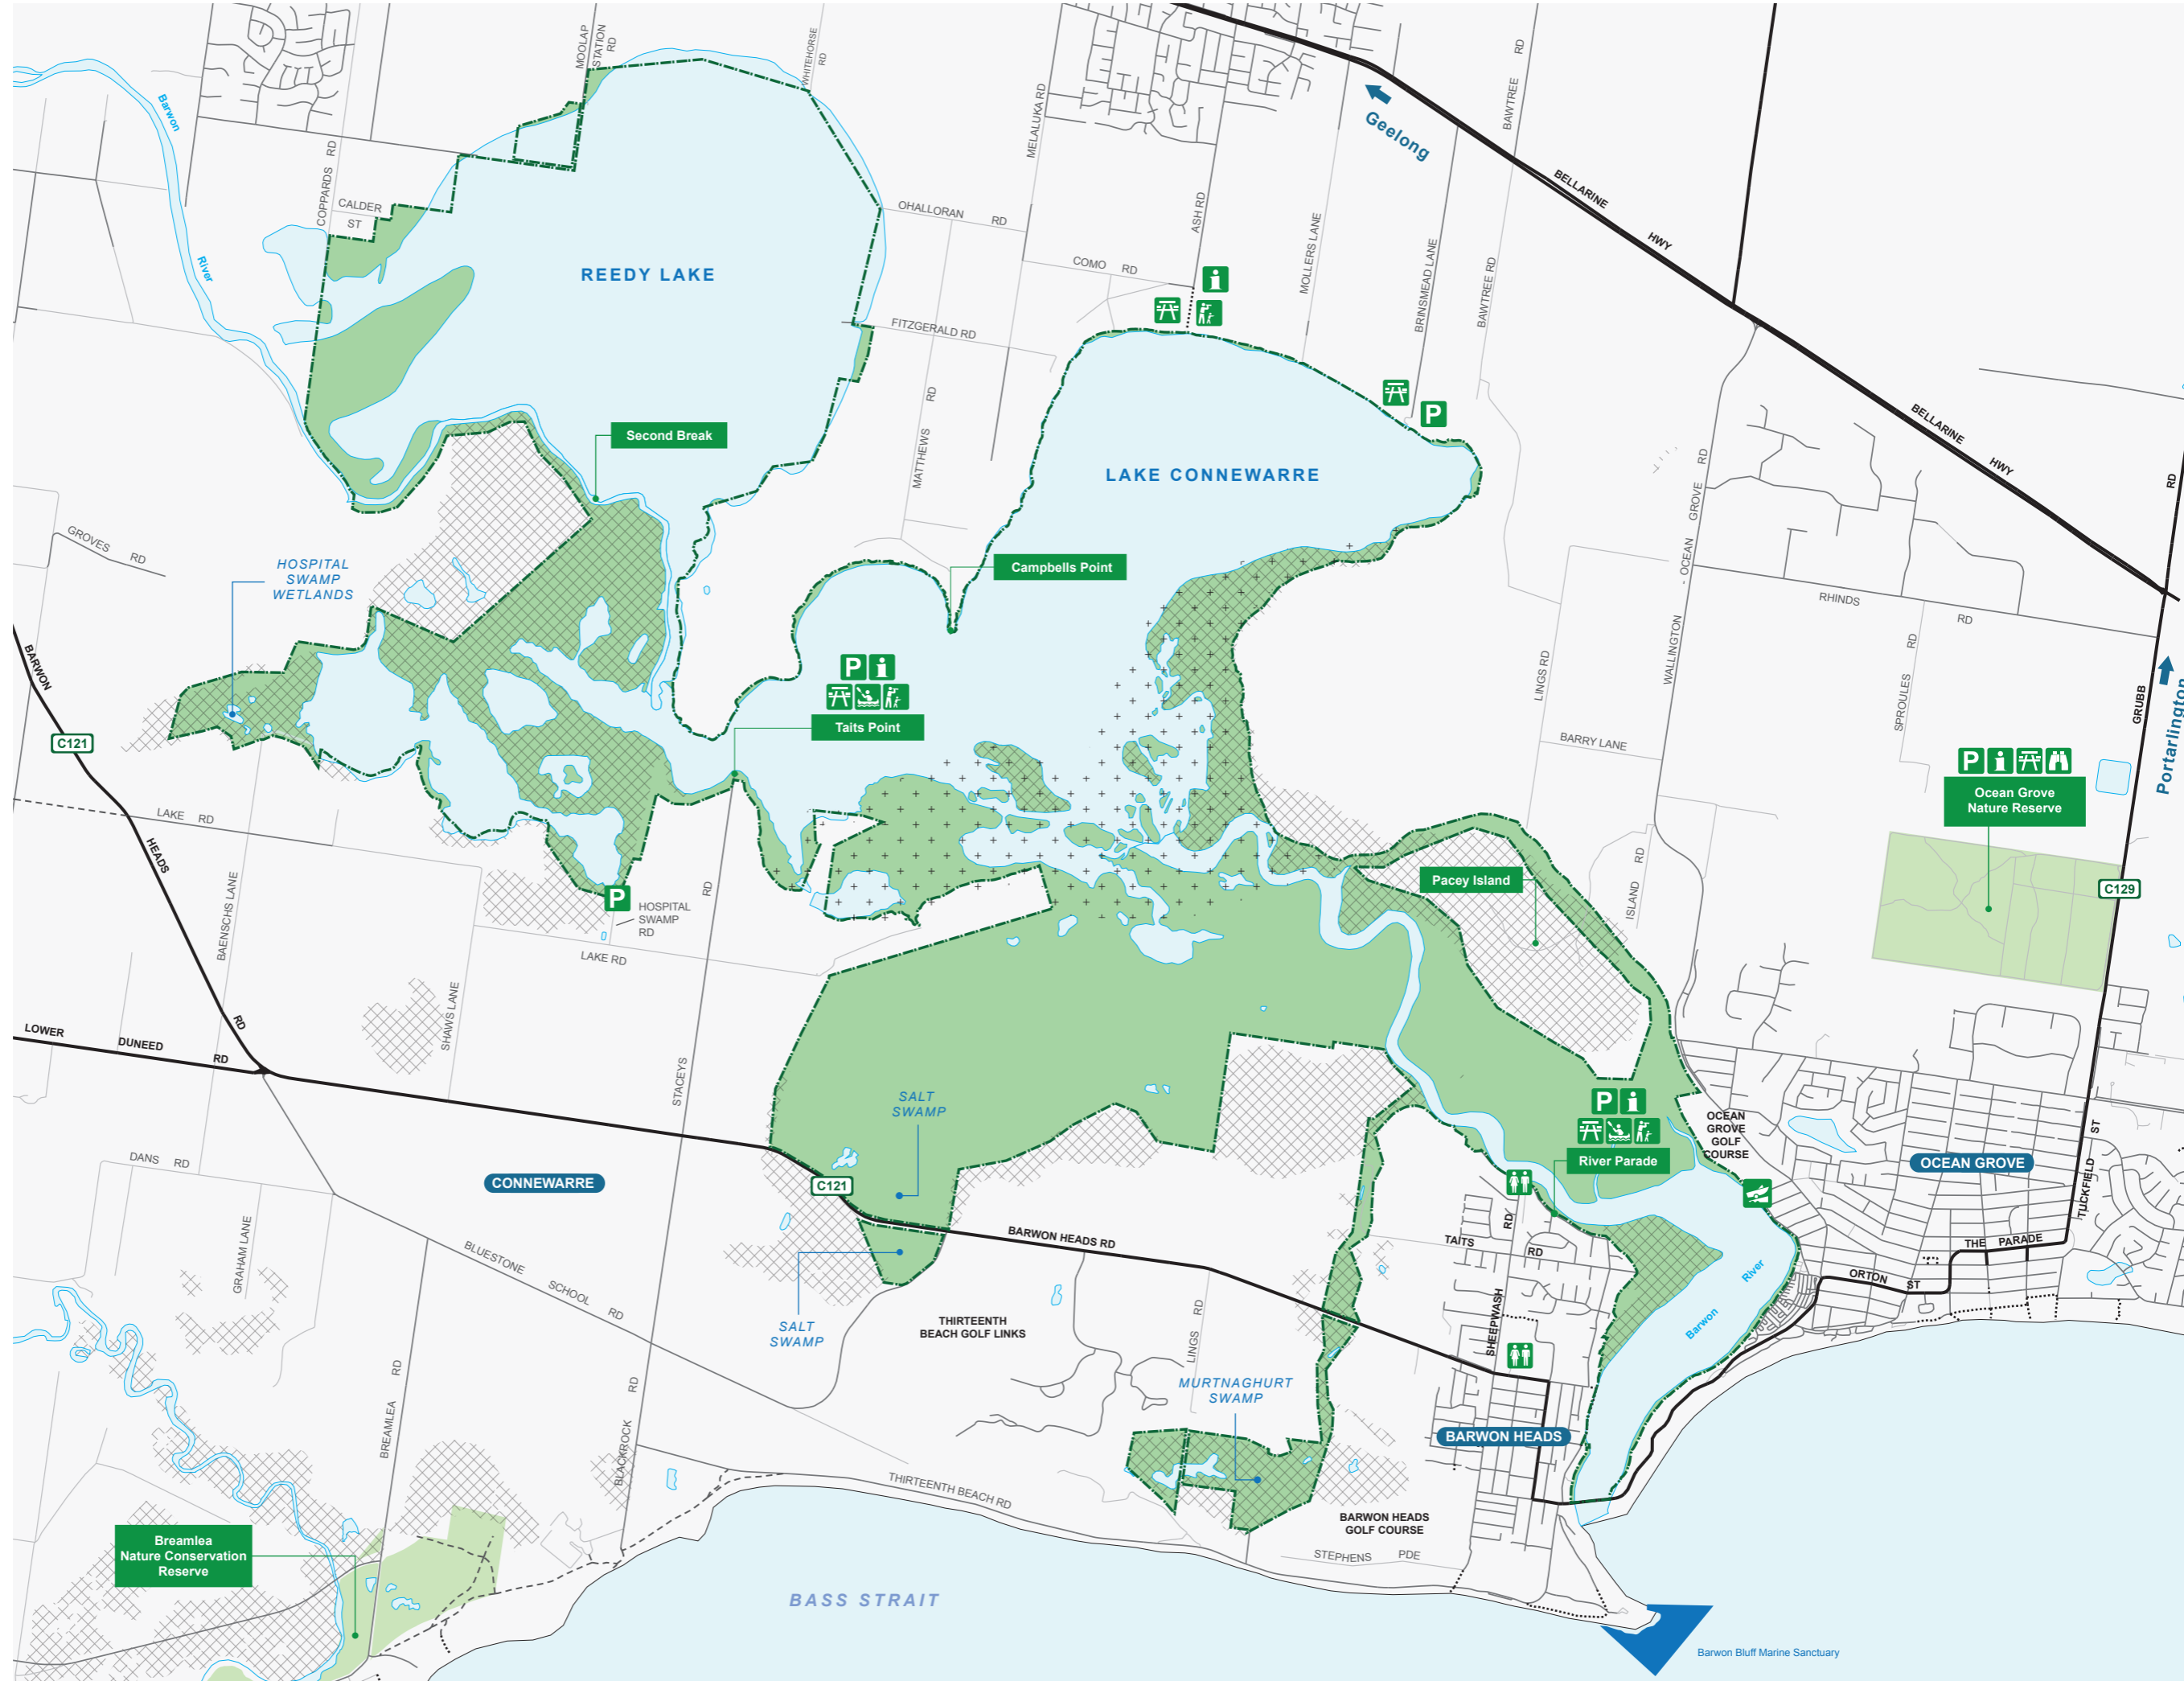

Lake Connewarre State Game Reserve

- Parking
 - Park Information
 - Toilets
 - Picnic Table
 - Boat Ramp
 - Fishing
 - Lookout
 - Bird Hide
-
- Main Rd
 - Sealed Road
 - Unsealed Road
 - 4WD
 - Walking Track
-
- Lake Connewarre State Game Reserve
 - Other Reserve
 - Lake Connewarre Nature Conservation Reserve
 - Game bird hunting prohibited
 - Waterbody

Geocentric Datum of Australia (GDA 94) Zone 55. Map produced by Parks Victoria. This map supersedes all previous editions. Data source acknowledgements: State Digital Mapbase. The State of Victoria and Department of Sustainability and Environment.

Cartography by Parks Victoria 2011

Barwon Bluff Marine Sanctuary