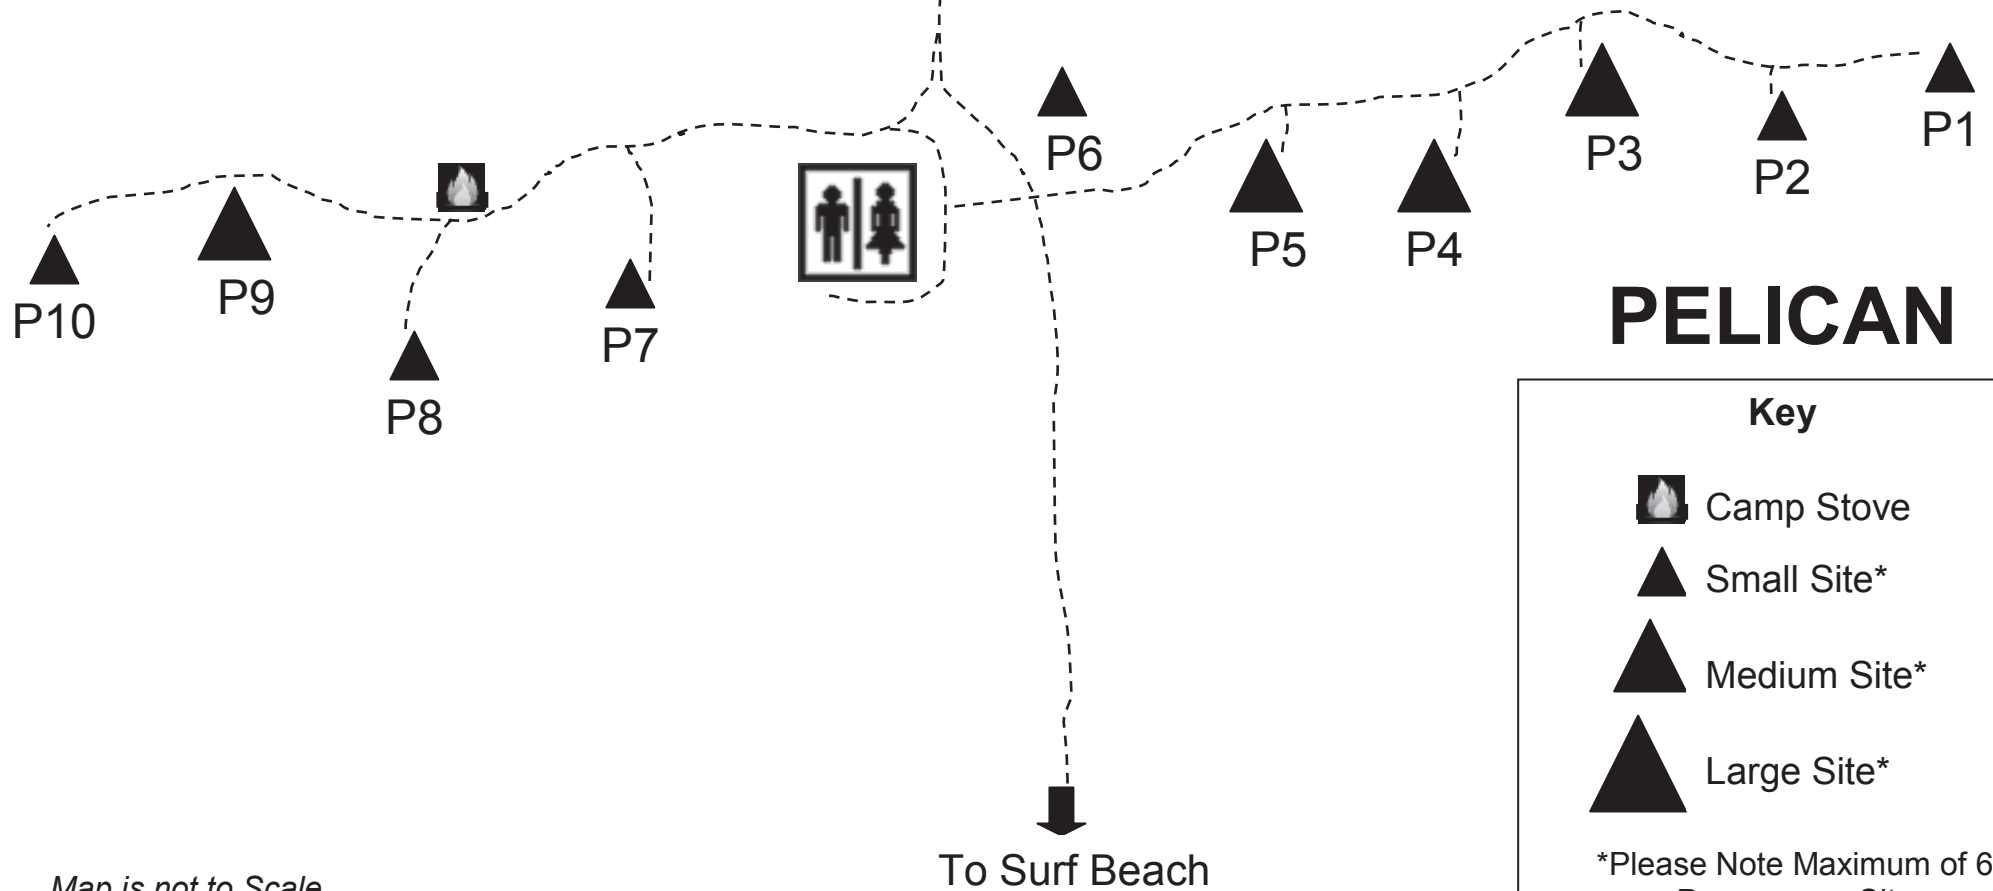

GANNET

Key

-  Small Site*
-  Medium Site*
-  Large Site*

*Please Note Maximum of 6
Persons per Site

To Surf Beach

Bunga Arm

Gippsland Lakes

PELICAN