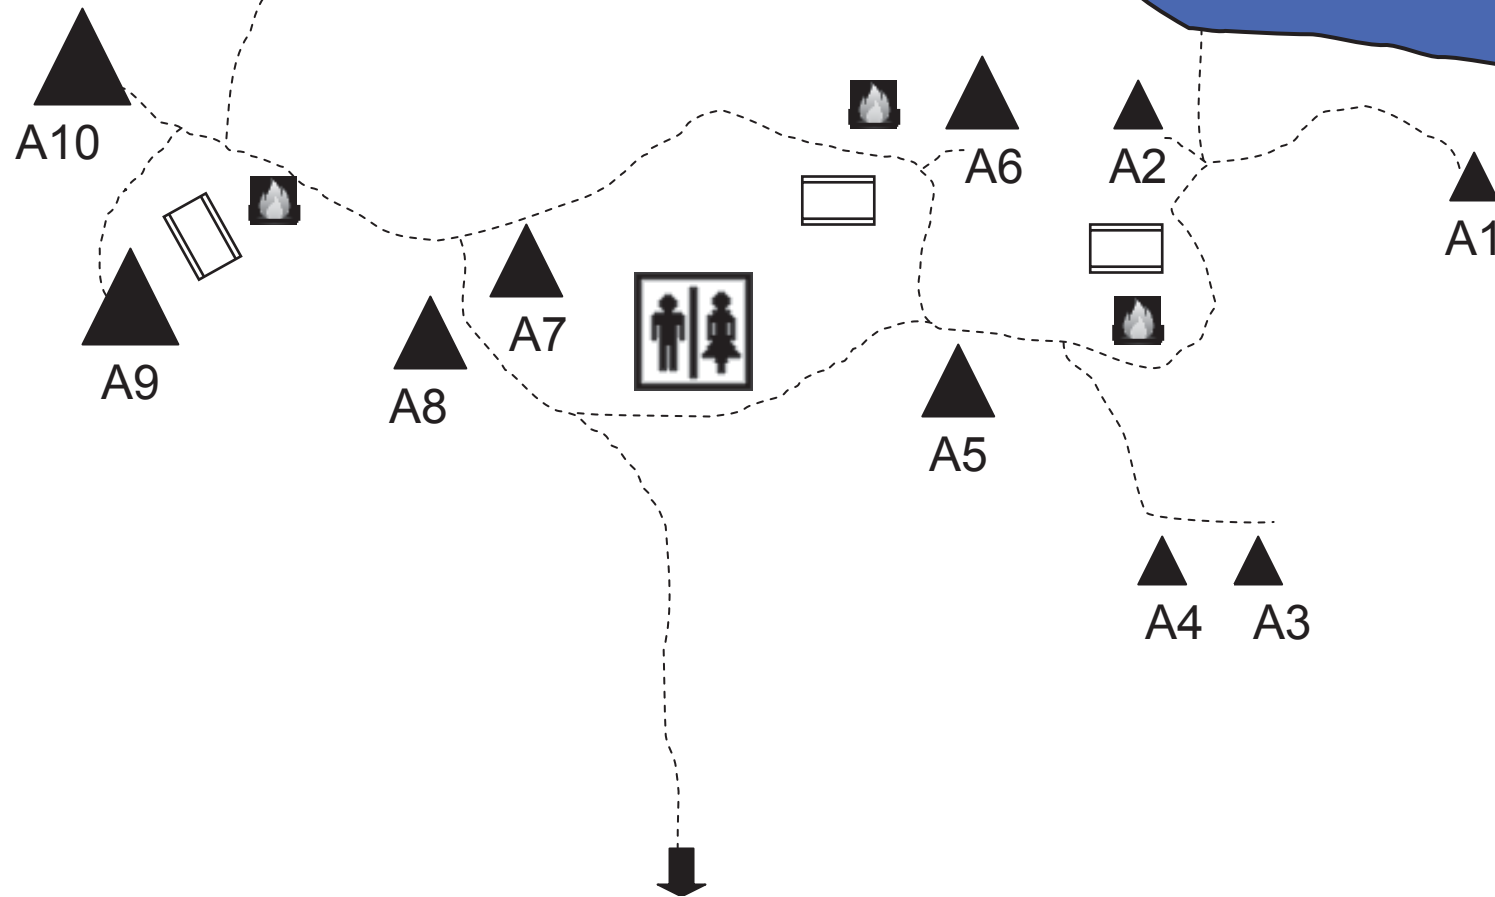

Bunga Arm

Gippsland Lakes

ALBATROSS

Key

Camp Stove

Table

Small Site*

Medium Site*

Large Site*

*Please Note Maximum of 6
Persons per Site

Map is not to Scale

To Surf Beach