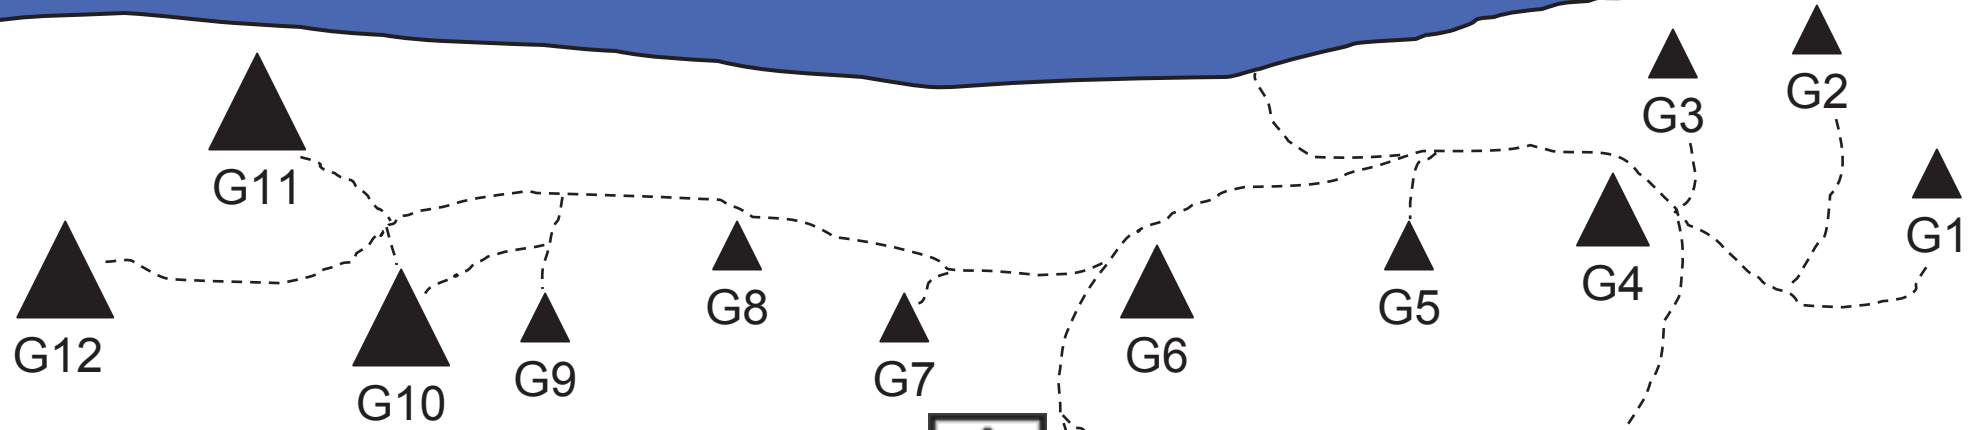

 Small Site
2 People Recommended

 Medium Site
3 People Recommended

 Large Site*
4+ People Recommended

*Please Note Maximum of 6
Persons per Site

Map is not to Scale

To Surf Beach

Bunga Arm

Gippsland Lakes

GANNET

Key

-  Small Site*
-  Medium Site*
-  Large Site*

*Please Note Maximum of 6
Persons per Site

To Surf Beach

Bunga Arm

Gippsland Lakes

PELICAN