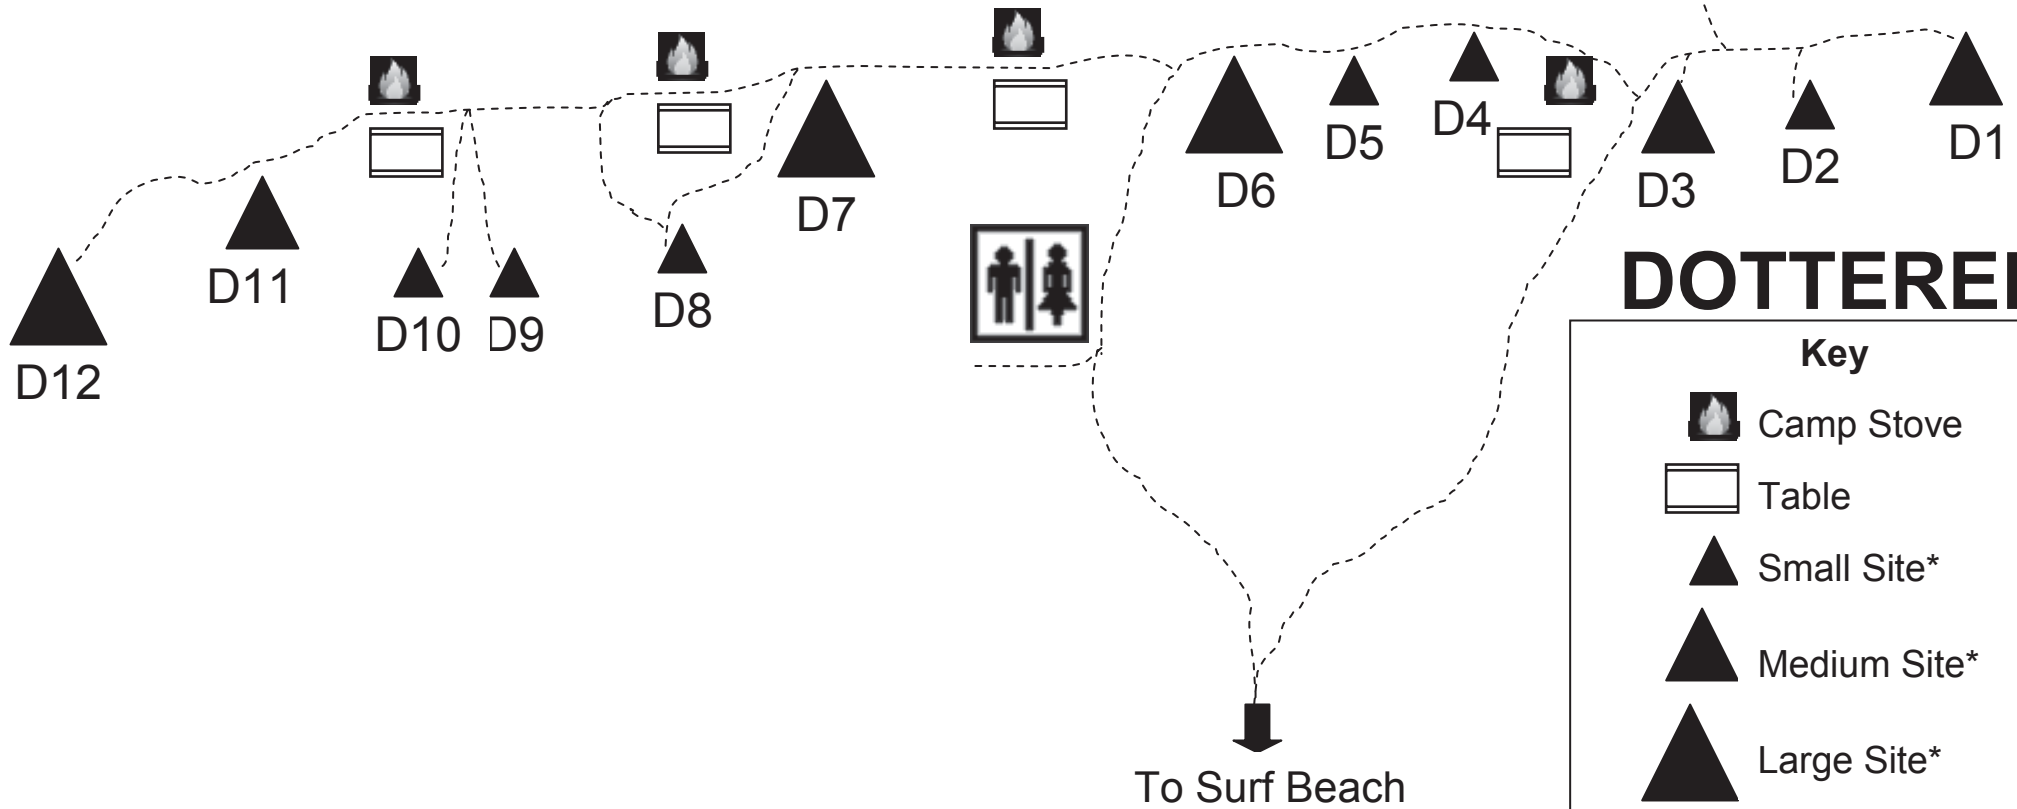

Bunga Arm

Gippsland Lakes

DOTTEREL

Key

Camp Stove

Table

Small Site*

Medium Site*

Large Site*

*Please Note Maximum of 6 Persons per Site

Map is not to Scale