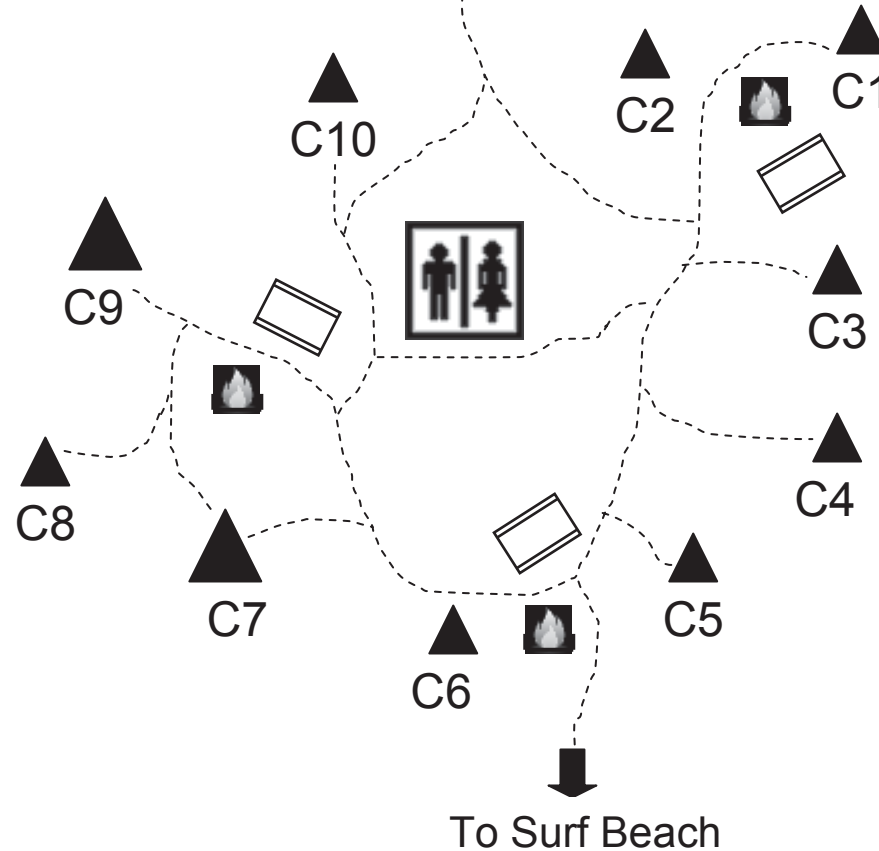

 Large Site*

*Please Note Maximum of 6
Persons per Site

Map is not to Scale

To Surf Beach

Bunga Arm

Gippsland Lakes

CORMORANT

Key

Camp Stove

Table

Small Site*

Medium Site*

Large Site*

*Please Note Maximum of 6
Persons per Site

Map is not to Scale

Bunga Arm

*Please Note Maximum of 6 Persons per Site

Map is not to Scale

Bunga Arm

Gippsland Lakes

EGRET

Key

 Camp Barbeque

 Table

*Please Note Maximum of 6
Persons per Site

To Surf Beach

Map is not to Scale