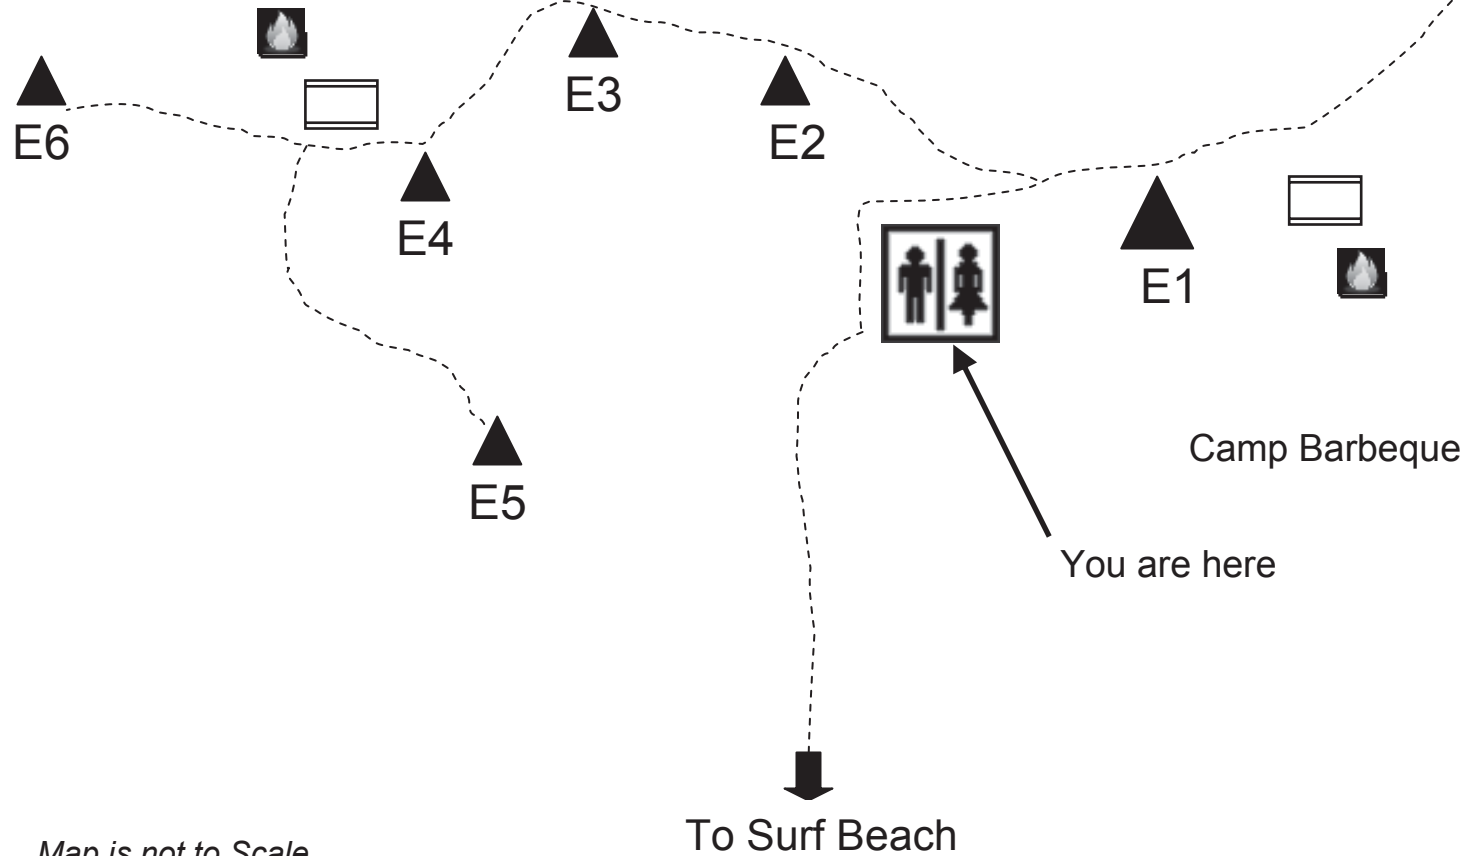

*Please Note Maximum of 6 Persons per Site

Map is not to Scale

Bunga Arm

Gippsland Lakes

EGRET

Key

 Camp Barbeque

 Table