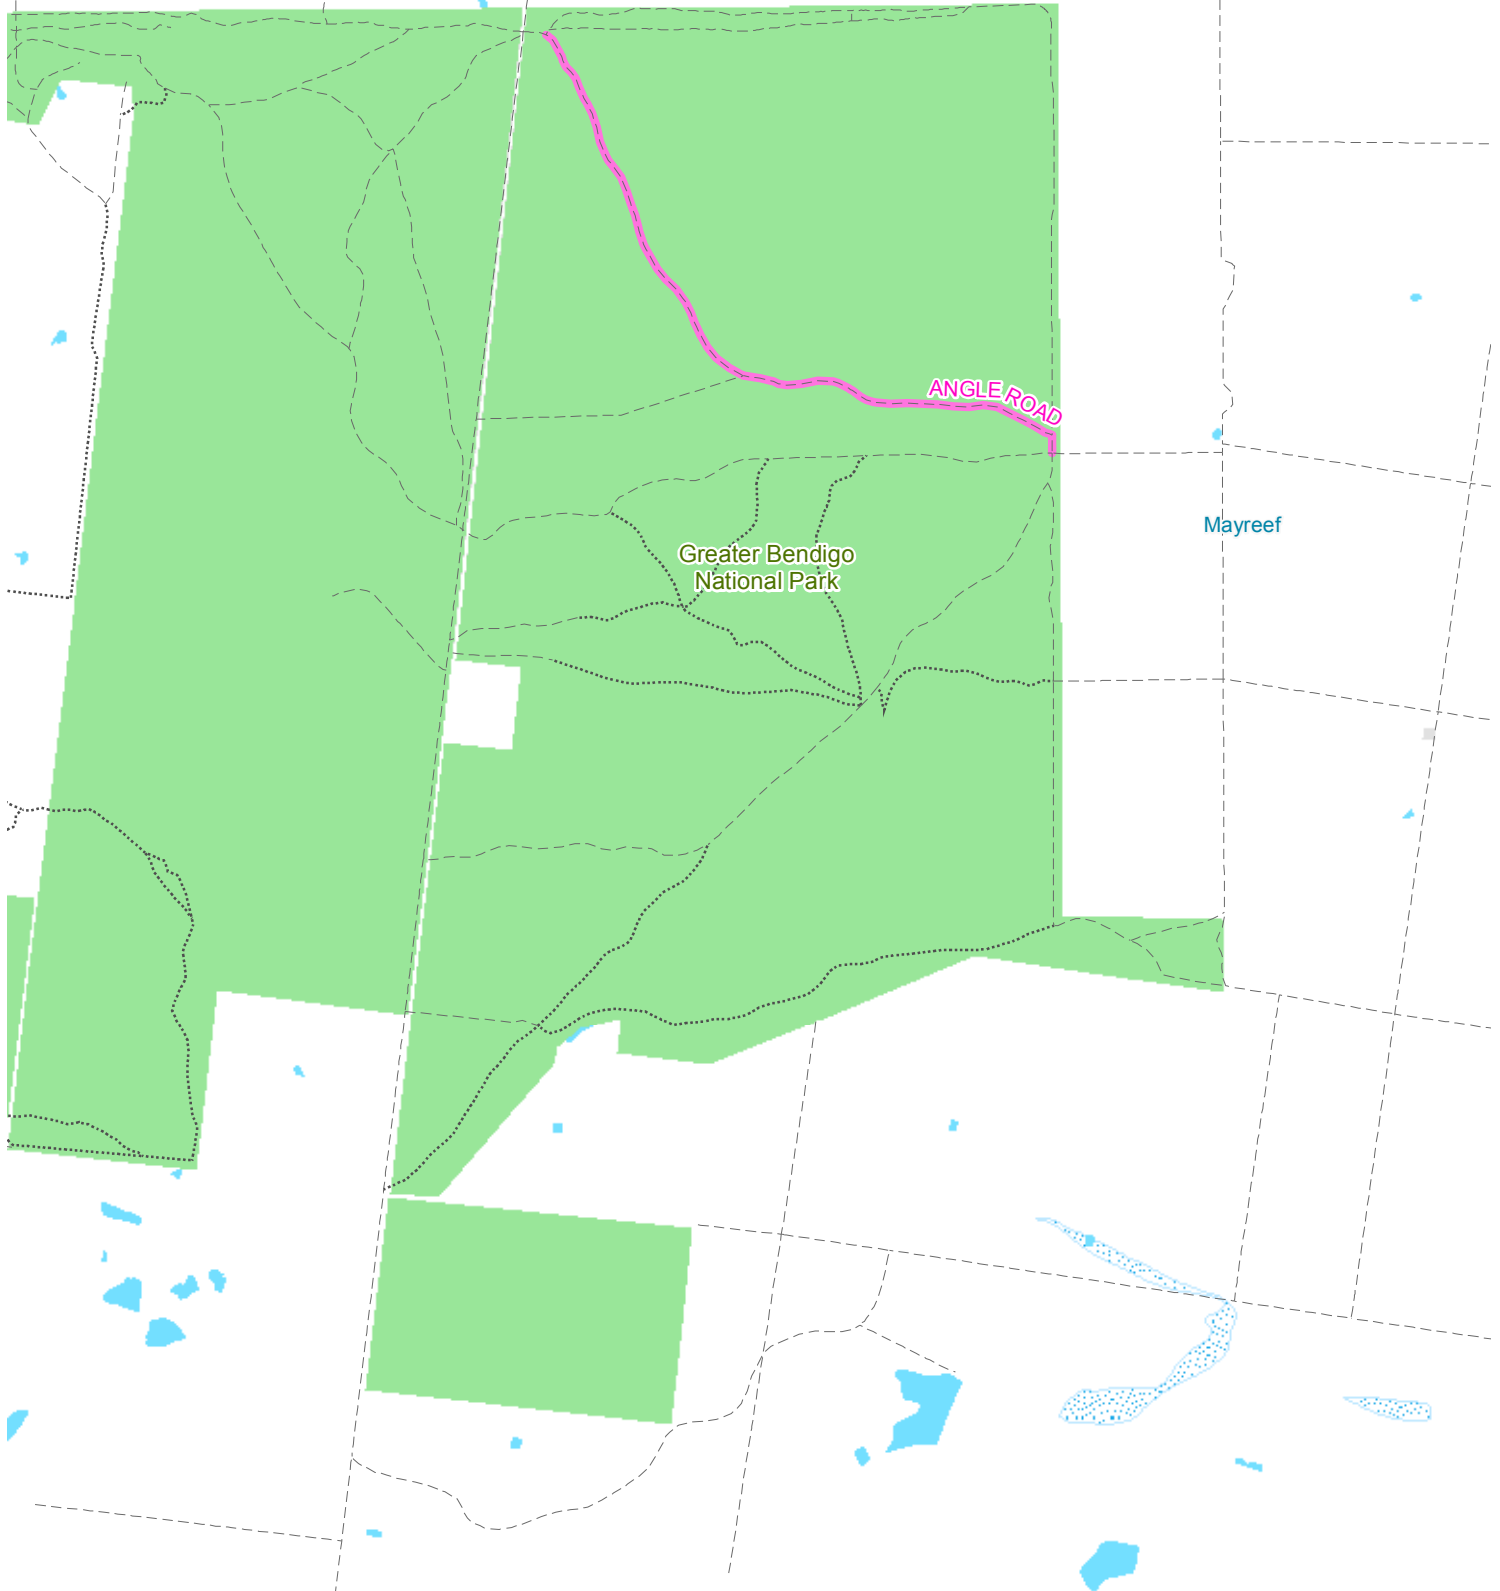

Elmore - Raywood Rd

ANGLE ROAD

Greater Bendigo National Park

Mayreef

Greater Bendigo National Park

Map 15

Closure Date, Reopen Date

— 14/06/2018, 01/11/2018

— Management Vehicles Only

- National Parks
- Public land