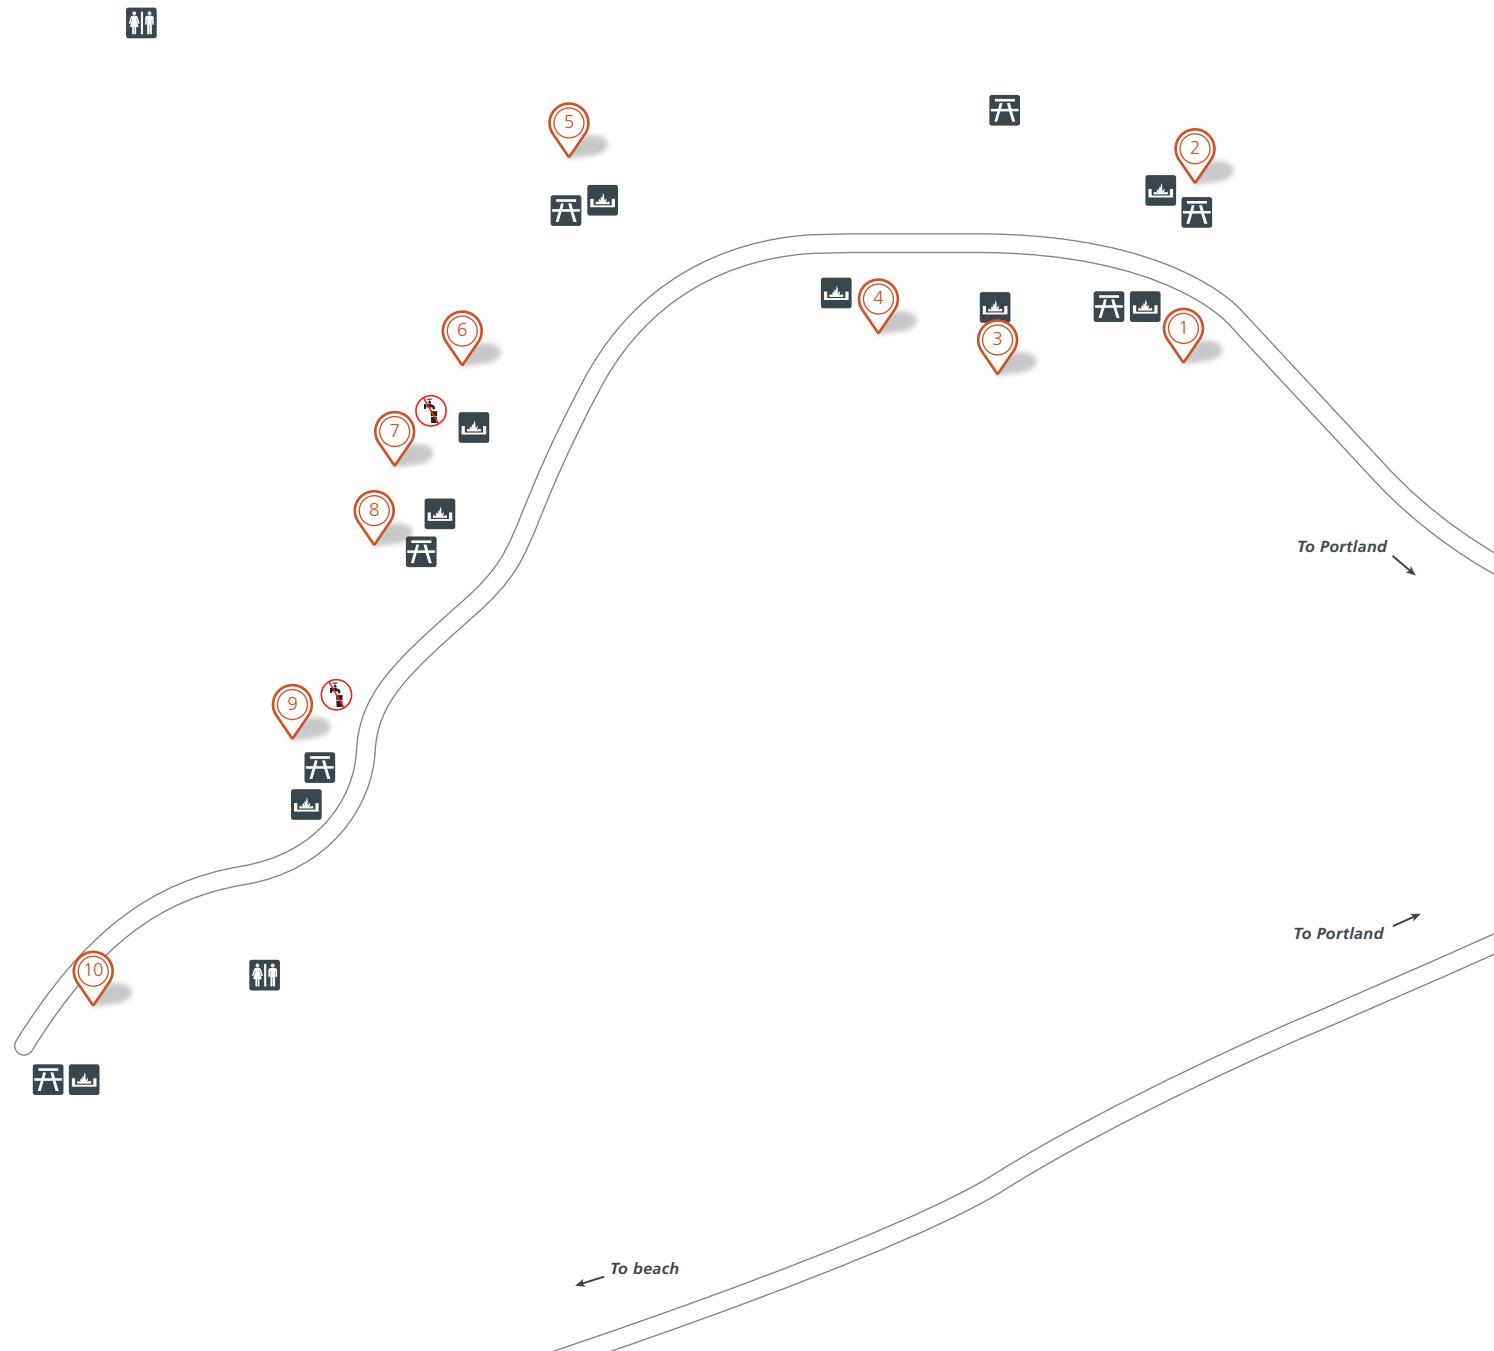

Lake Monibeong Campground

Discovery Bay Coastal Park

 Campsite (tent or caravan)

 Toilets

 Water (non-potable)

 Picnic table

 Fireplace

 Road

Regulatory information

Please take your rubbish with you

To book your site, visit
www.parks.vic.gov.au/stay or call **13 1963**

Swan Lake Campground

Discovery Bay Coastal Park

 Campsite (tent or caravan)

 Toilets  Information  Picnic table

 Fireplace  Water (non-potable)

 Road  Walking track

Regulatory information
Please take your rubbish with you

To book your site, visit
www.parks.vic.gov.au/stay or call **13 1963**